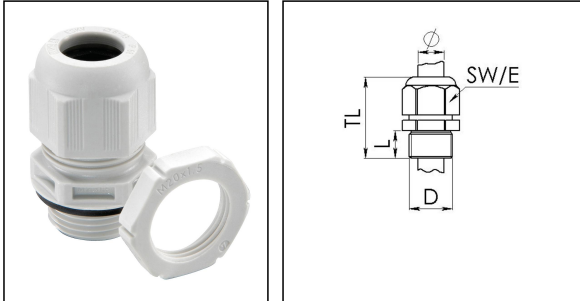

ESKV-SET 40

Cable gland with locknut, polyamide, M40, RAL 7035

Product illustrations are exemplary and may differ from the chosen product. Further variants and individual customization, we will gladly provide you on request.

Material cable gland	Polyamide
Material sealing gasket	EPDM
Temp. range min	-40 °C
Temp. range max	100 °C
Protection class	IP69, IP68 (5 bar 30 min)
Thread type	M
Ø Connection thread D	40
Lead	1,5
Length screw-in thread L	12 mm
Ø cable diameter min	16 mm
Ø cable diameter max	28 mm
Key width SW	46 mm
Collar diameter (E)	51 mm
Total length TL	52 mm - 65 mm
Glow wire test	750 °C
Type of cable anchorage	A
Install. torques fitting	20 N m
Install. torques cap nut	20 N m
Impact category	4
Equipment	Incl. connection thread gasket
Product Color	RAL 7035
Order no. RAL 7035	10066529
Type	ESKV-SET 40
Packing unit	10
ETIM-Classification	EC000441