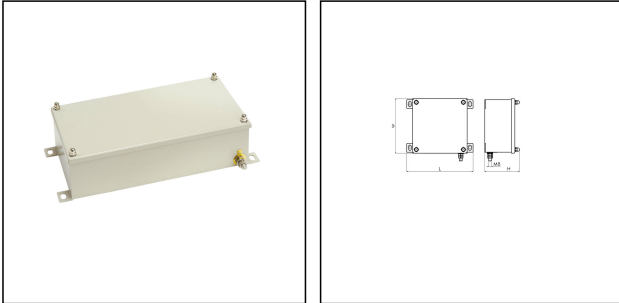

IBS 151508

IBS Industry boxes system 190x156x100mm, stainless steel

Products may differ in size, colour and appearance to those shown. If you require further information or customisation, please contact us directly.

WISKA-Order no.	10074202
Type	IBS 151508
Protection class	IP66 / IP67
Material	Stainless steel 1.4301 (V2A)
Mounting hole space	172x125mm
External dimensions LxWxH	190x156x100 mm
Internal dimensions LxWxH	130x130x77 mm
Mounting	Surface mounting
Temp. range min	-40 °C
Temp. range max	120 °C
Equipment	none
Terminals/poles	None
Operational areas	Outdoor, Indoor work space, Engine room
Colour	RAL 7032
Weight	1,37 kg
Equipment	Empty and undrilled
Variations	on request
Tariff number	85369010