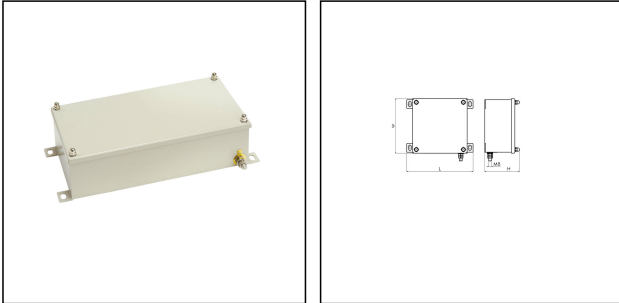

IBS 202008

IBS Industry boxes system 240x206x100mm, stainless steel

Products may differ in size, colour and appearance to those shown. If you require further information or customisation, please contact us directly.

WISKA-Order no.	10074204
Type	IBS 202008
Protection class	IP66 / IP67
Material	Stainless steel 1.4301 (V2A)
Mounting hole space	222x175mm
External dimensions LxWxH	240x206x100 mm
Internal dimensions LxWxH	180x180x77 mm
Mounting	Surface mounting
Temp. range min	-40 °C
Temp. range max	120 °C
Equipment	none
Terminals/poles	None
Operational areas	Indoor work space, Engine room, Outdoor
Colour	RAL 7032
Weight	2,09 kg
Equipment	Empty and undrilled
Variations	on request
Tariff number	85369010