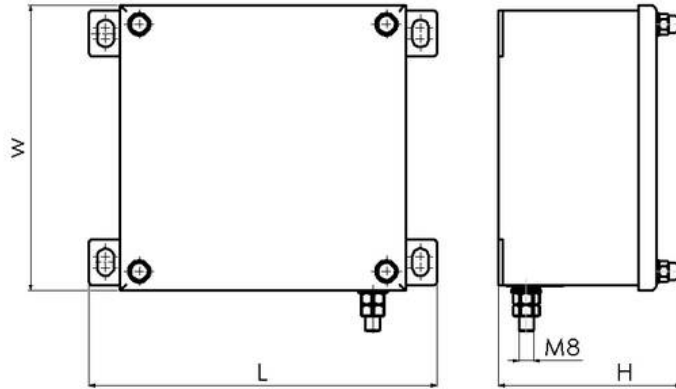

Your Contact:

WISKA India Pvt. Ltd.

Mr. Omkar Ashar · Unit No.247/248,Raheja Tesla Industrial District II , Edison Bldg No.-1A,
Plot No.GEN2/1/C/PART, TTC Industrial Area, MIDC, Juinagar, Navi Mumbai 400705, India

☎ +91-22-4967-1438 · ☎ +91-22-4967-1439 · o.ashar@wiska.in · www.wiska.in