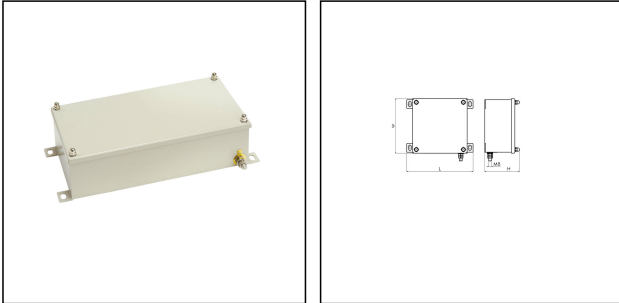

## IBS 402012

IBS Industry boxes system 440x206x140mm, stainless steel

Products may differ in size, colour and appearance to those shown. If you require further information or customisation, please contact us directly.

<b>WISKA-Order no.</b>	10074206
<b>Type</b>	IBS 402012
<b>Protection class</b>	IP66 / IP67
<b>Material</b>	Stainless steel 1.4301 (V2A)
<b>Mounting hole space</b>	422x175mm
<b>External dimensions LxWxH</b>	440x206x100 mm
<b>Internal dimensions LxWxH</b>	380x180x77 mm
<b>Mounting</b>	Surface mounting
<b>Temp. range min</b>	-40 °C
<b>Temp. range max</b>	120 °C
<b>Equipment</b>	none
<b>Terminals/poles</b>	None
<b>Operational areas</b>	Indoor work space, Engine room, Outdoor
<b>Colour</b>	RAL 7032
<b>Weight</b>	4,07 kg
<b>Equipment</b>	Empty and undrilled
<b>Variations</b>	on request
<b>Tariff number</b>	85369010