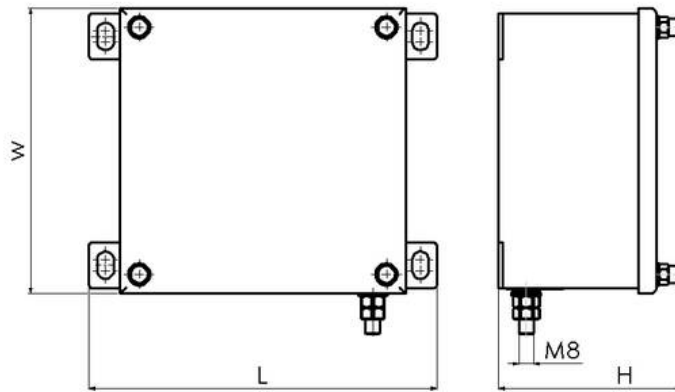

Your Contact:

WISKA India Pvt. Ltd.

Mr. Omkar Ashar · Unit No.247/248,Raheja Tesla Industrial District II , Edison Bldg No.-1A,
Plot No.GEN2/1/C/PART, TTC Industrial Area, MIDC, Juinagar, Navi Mumbai 400705, India

☎ +91-22-4967-1438 · ☎ +91-22-4967-1439 · o.ashar@wiska.in · www.wiska.in