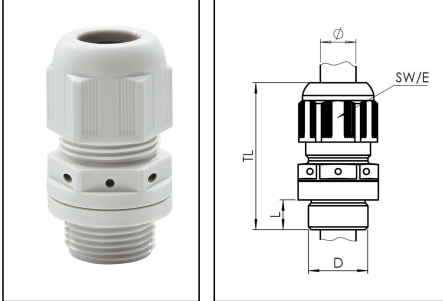

ESVG 25 LG

Pressure compensation cable gland, polyamide, RAL 7035, M25

Products may differ in size, colour and appearance to those shown. If you require further information or customisation, please contact us directly.

Material cable gland	Polyamide
Material membrane	ePTFE
Material sealing gasket	EPDM
Airflow at 70mbar	65 l/h
Temp. range min	-40 °C
Temp. range max	100 °C
Glow wire test	750 °C
Protection class	IP68 / IP69
Thread type	M
Ø Connection thread D	25
Lead	1,5
Length screw-in thread L	10 mm
Ø cable diameter min	9 mm
Ø cable diameter max	17 mm
Key width SW	29 mm
Collar diameter (E)	32 mm
Install. torques fitting	3 N m
Install. torques cap nut	2 N m
Total length TL	45 mm - 54 mm
Equipment	Incl. connection thread gasket
Product Color	RAL 7035
Order no. RAL 7035	10100666
Type	ESVG 25 LG
Packing unit	1
EAN number	4007685058131