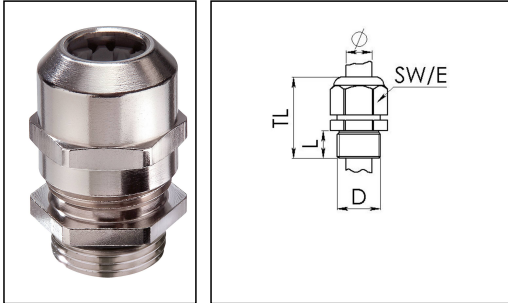

## PMSKV 16-20

Cable gland, brass nickel-plated, Pg 16

Products may differ in size, colour and appearance to those shown. If you require further information or customisation, please contact us directly.

<b>Material cable gland</b>	Brass nickel-plated
<b>Material clamping cage</b>	Polyamide
<b>Material sealing gasket</b>	EPDM
<b>Temp. range min</b>	-40 °C
<b>Temp. range max</b>	100 °C
<b>Protection class</b>	IP69, IP68 (5 bar 30 min)
<b>Thread type</b>	PG
<b>Ø Connection thread D</b>	16
<b>Length screw-in thread L</b>	6 mm
<b>Ø cable diameter min</b>	6 mm
<b>Ø cable diameter max</b>	13 mm
<b>Key width SW</b>	29 mm
<b>Collar diameter (E)</b>	32 mm
<b>Total length TL</b>	28 mm - 36 mm
<b>Type of cable anchorage</b>	A
<b>Install. torques fitting</b>	8 N m
<b>Install. torques cap nut</b>	8 N m
<b>Impact category</b>	6
<b>Surface</b>	Nickel-plated
<b>Order no. nickel-plated</b>	10100686
<b>Packing unit</b>	50
<b>Type</b>	PMSKV 16-20
<b>Tariff number</b>	74198090
<b>EAN number</b>	4007685007146
<b>ETIM-Classification</b>	EC000441