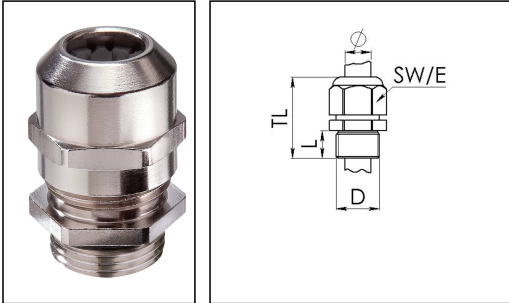

PMSKV 21-32

Cable gland, brass nickel-plated, Pg 21

Products may differ in size, colour and appearance to those shown. If you require further information or customisation, please contact us directly.

Material cable gland	Brass nickel-plated
Material clamping cage	Polyamide
Material sealing gasket	EPDM
Temp. range min	-40 °C
Temp. range max	100 °C
Protection class	IP69, IP68 (5 bar 30 min)
Thread type	PG
Ø Connection thread D	21
Length screw-in thread L	7 mm
Ø cable diameter min	13 mm
Ø cable diameter max	21 mm
Key width SW	36 mm
Collar diameter (E)	40 mm
Total length TL	39 mm - 47 mm
Type of cable anchorage	A
Install. torques fitting	20 N m
Install. torques cap nut	20 N m
Impact category	6
Surface	Nickel-plated
Order no. nickel-plated	10100689
Packing unit	25
Type	PMSKV 21-32
Tariff number	74198090
EAN number	4007685007177
ETIM-Classification	EC000441