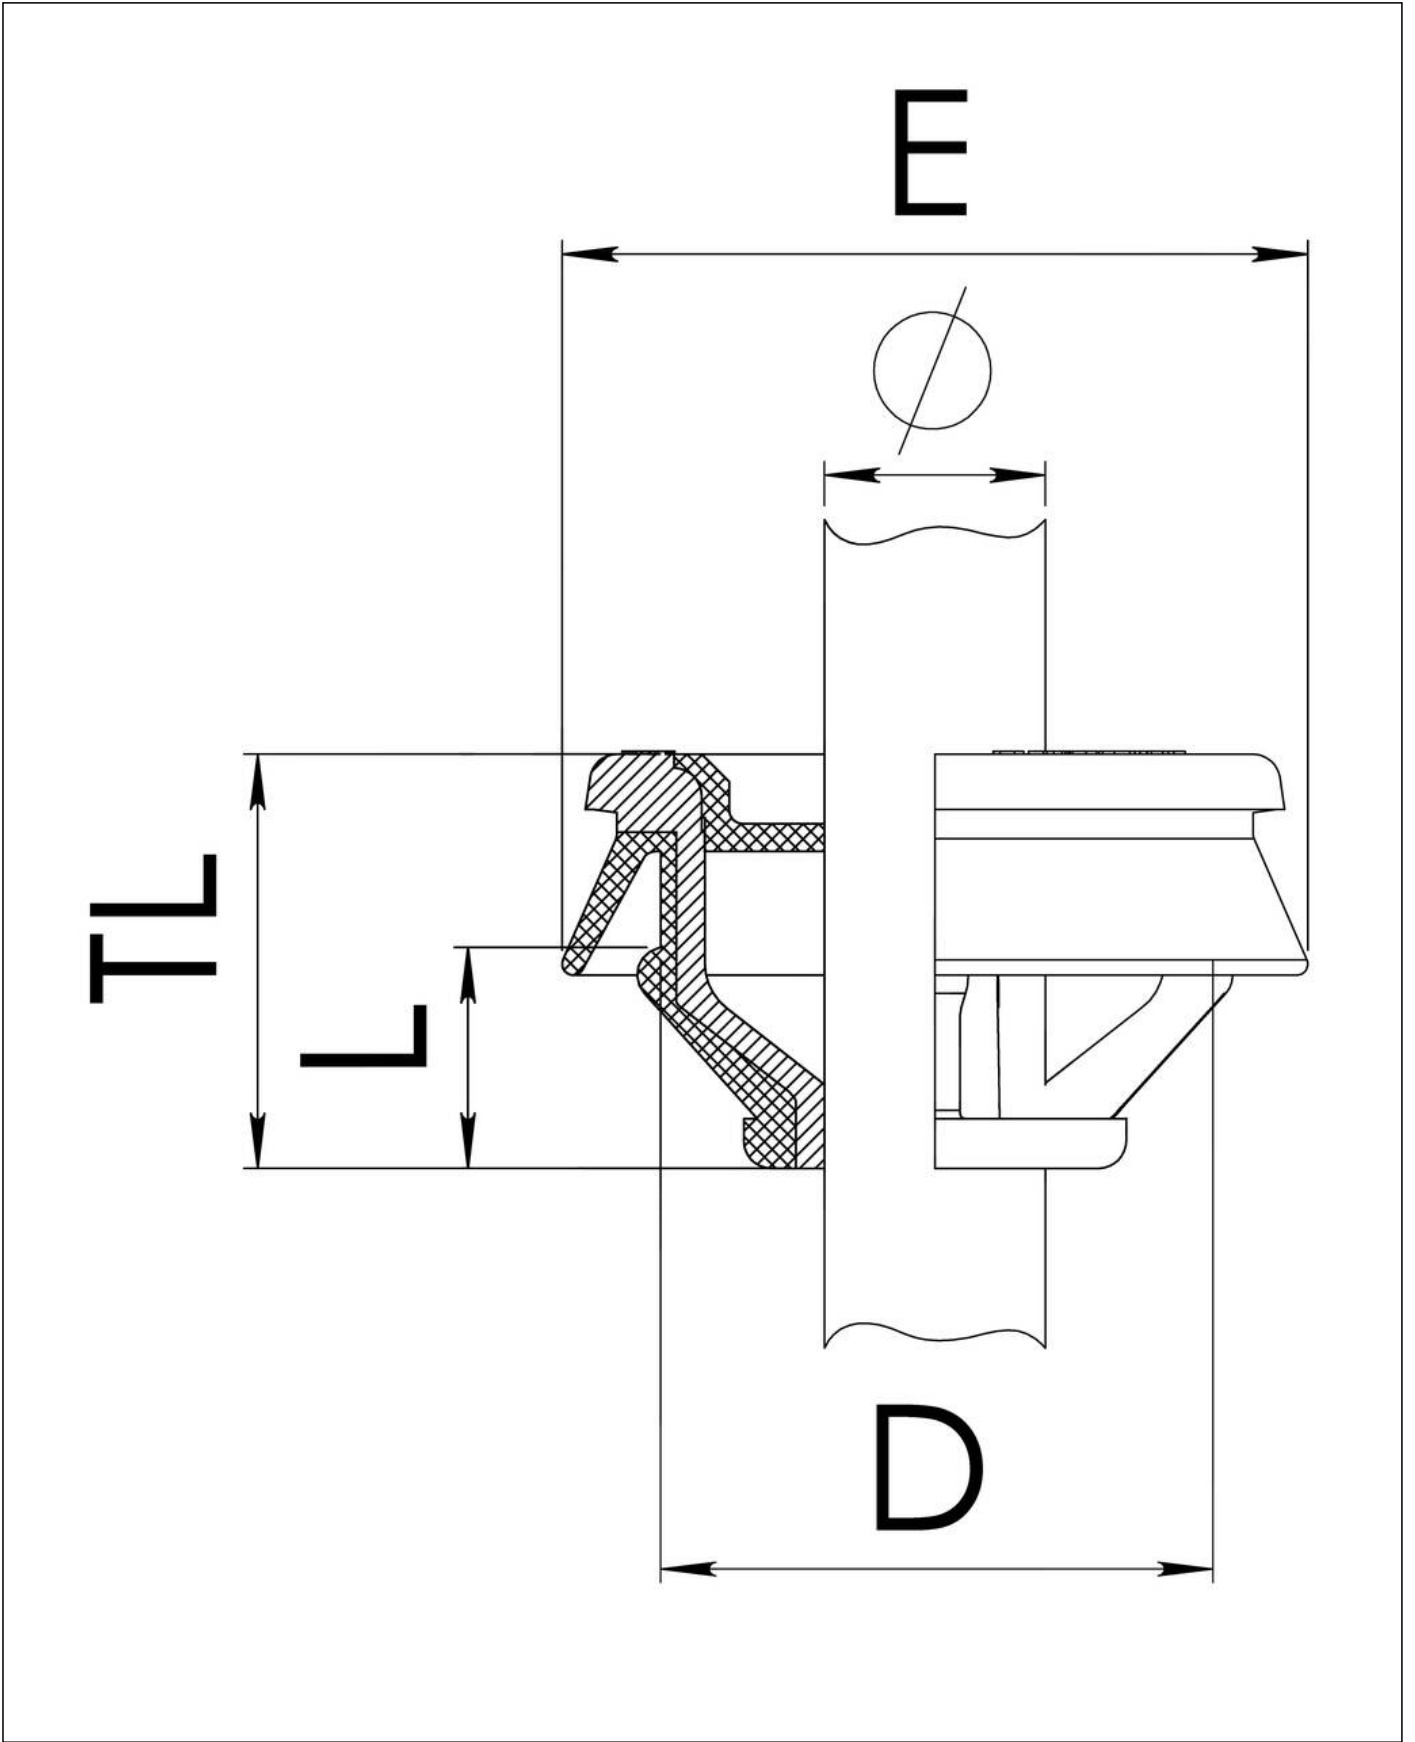

Your Contact:

WISKA India Pvt. Ltd.

Mr. Omkar Ashar · Unit No.247/248,Raheja Tesla Industrial District II , Edison Bldg No.-1A,
Plot No.GEN2/1/C/PART, TTC Industrial Area, MIDC, Juinagar, Navi Mumbai 400705, India

☎ +91-22-4967-1438 · ☎ +91-22-4967-1439 · o.ashar@wiska.in · www.wiska.in

Other technical data on request / subject to change without notice