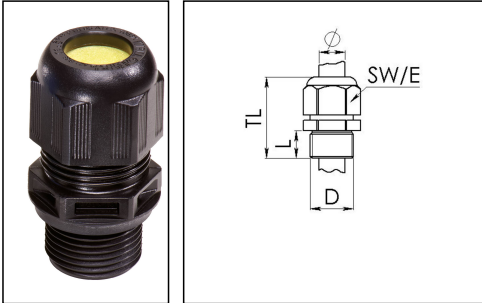

## ESKE/1-L-e 50

Ex-cable gland, polyamide with long thread, RAL 9005, M50

Products may differ in size, colour and appearance to those shown. If you require further information or customisation, please contact us directly.

Material cable gland	Polyamide
Material sealing gasket	EPDM
Temp. range min	-40 °C
Temp. range max	75 °C
Protection class	IP66 / IP68 (5 bar 30 min)
Type of protection	Ex eb, Ex tb
Ex-Certificate	IECEX, ATEX
Glow wire test	750 °C
Thread type	M
Ø Connection thread D	50
Lead	1,5
Length screw-in thread L	18 mm
Ø cable diameter min	23 mm
Ø cable diameter max	35 mm
Key width SW	55 mm
Collar diameter (E)	61 mm
Total length TL	63 mm - 76 mm
Install. torques fitting	13 N m
Install. torques cap nut	12 N m
Equipment	Incl. connection thread gasket
Product Color	RAL 9005
Order no. RAL 9005	10103385
Type	ESKE/1-L-e 50
Packing unit	4
EAN number	4007685083362