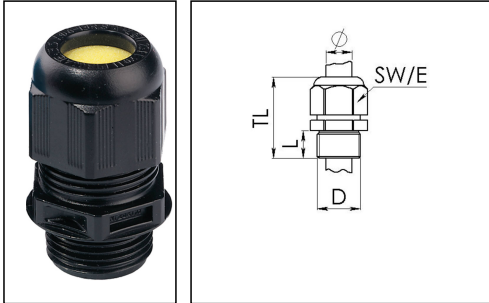

## ESKE/1-e 20 LT

Ex-cable gland LowTemp, polyamide with short thread

Products may differ in size, colour and appearance to those shown. If you require further information or customisation, please contact us directly.

Material cable gland	Polyamide
Material sealing gasket	Silicone
Temp. range min	-60 °C
Temp. range max	75 °C
Protection class	IP66 / IP68 (5 bar 30 min)
Type of protection	Ex eb, Ex tb
Ex-Certificate	IECEX, ATEX
Glow wire test	750 °C
Thread type	M
Ø Connection thread D	20
Lead	1,5
Length screw-in thread L	10 mm
Ø cable diameter min	7 mm
Ø cable diameter max	13 mm
Key width SW	24 mm
Collar diameter (E)	27 mm
Total length TL	36 mm - 45 mm
Install. torques fitting	2,3 N m
Install. torques cap nut	1,5 N m
Equipment	Incl. connection thread gasket
Product Color	RAL 9005
Order no. RAL 9005	10103431
Type	ESKE/1-e 20 LT
Packing unit	50
EAN number	4007685084710