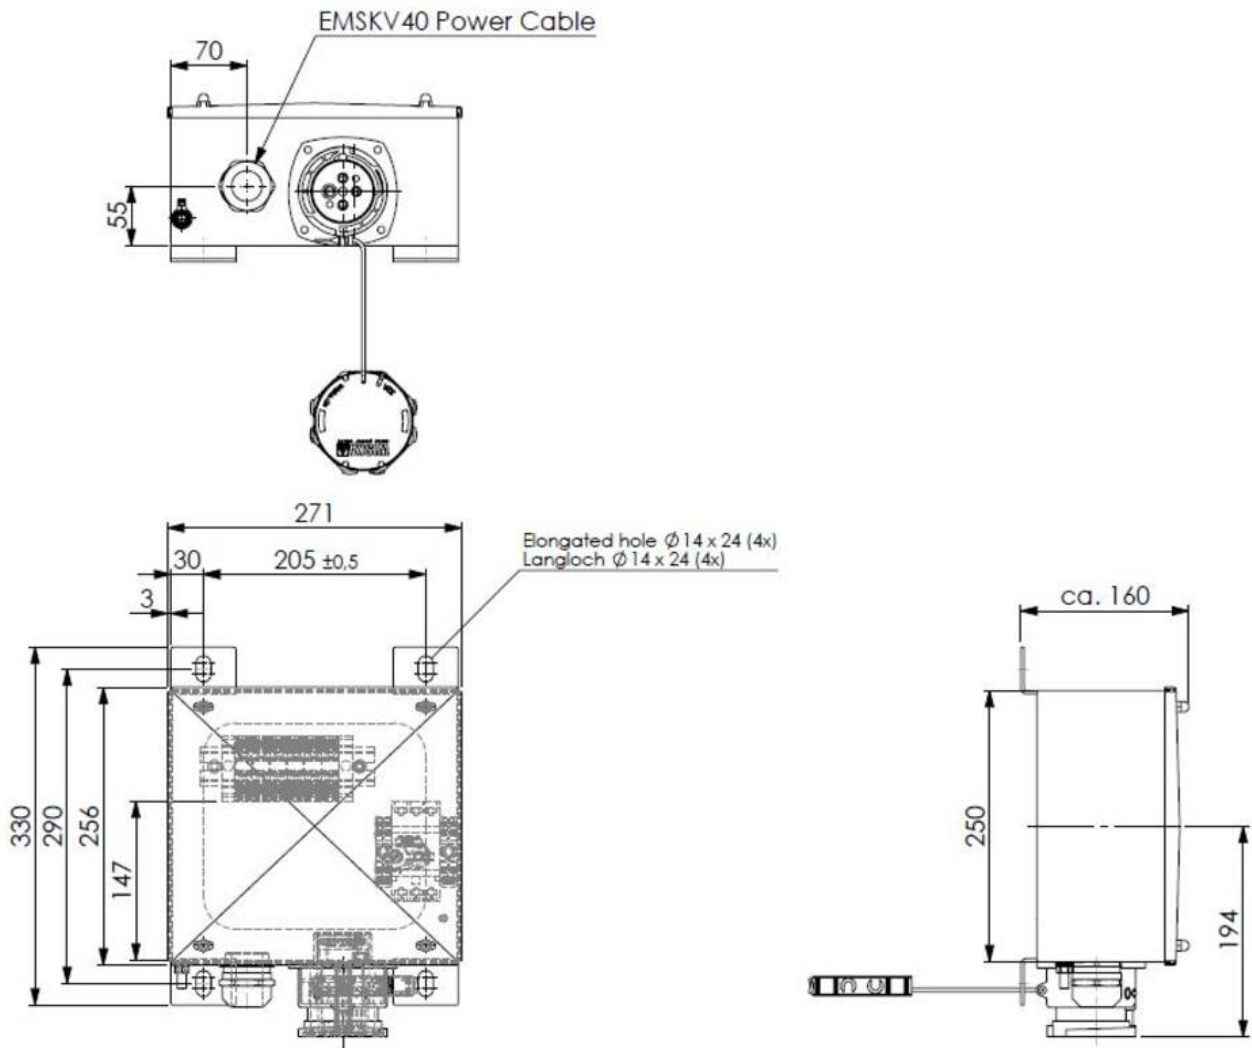

Your Contact:

WISKA India Pvt. Ltd.

Mr. Omkar Ashar · Unit No.247/248,Raheja Tesla Industrial District II , Edison Bldg No.-1A,
Plot No.GEN2/1/C/PART, TTC Industrial Area, MIDC, Juinagar, Navi Mumbai 400705, India

☎ +91-22-4967-1438 · ☎ +91-22-4967-1439 · o.ashar@wiska.in · www.wiska.in

Other technical data on request / subject to change without notice