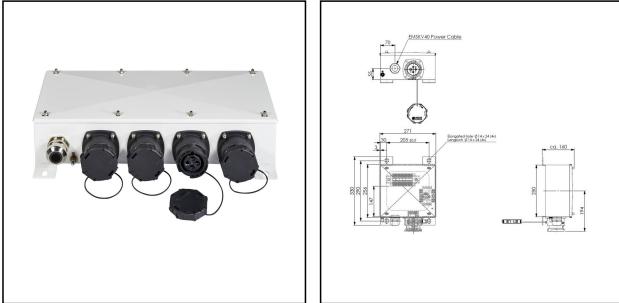

VARITAIN® OneTouch ECO 01/FS/FS/32A/25kA

Reefer container socket 32A 25kA 440V 3h 1-gang, stainless steel, RAL 7035

Products may differ in size, colour and appearance to those shown. If you require further information or customisation, please contact us directly.

WISKA-Order no.	10104116
Type	VARITAIN® OneTouch ECO 01/FS/FS/32A/25kA
Material	Stainless steel 1.4301 (V2A)
Material protective cap	Polyamide
Socket insert	3 - poles + PE
Number of sockets	1
Clock face position	3h
Breaking capacity	25 kA
Voltage max. (V)	440 V
Type of Voltage	AC
Current	32 A
Protection class	IP56 / IP67
Operational areas	Outdoor
Temp. range min	-25 °C
Temp. range max	45 °C
Type of cable gland	EMSKV-RDE 40/EE36-26
Mounting	Wall, Surface mounting
External dimensions LxWxH	265x250x126mm
Colour	RAL 7035
Weight	7 kg
Approval	DNV-GL, BV
Variations	on request
Tariff number	85366990