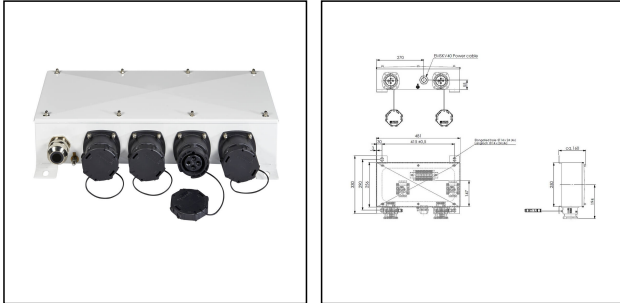

VARITAIN® OneTouch ECO 02/FS/FS/32A/25kA

Reefer container socket 32A 25kA 440V 3h 2-gang, stainless steel, RAL 7035

Products may differ in size, colour and appearance to those shown. If you require further information or customisation, please contact us directly.

WISKA-Order no.	10104117
Type	VARITAIN® OneTouch ECO 02/FS/FS/32A/25kA
Material	Stainless steel 1.4301 (V2A)
Material protective cap	Polyamide
Socket insert	3 - poles + PE
Number of sockets	2
Clock face position	3h
Breaking capacity	25 kA
Voltage max. (V)	440 V
Type of Voltage	AC
Current	32 A
Protection class	IP56 / IP67
Operational areas	Outdoor
Temp. range min	-25 °C
Temp. range max	45 °C
Type of cable gland	M 40 x 1,5
Mounting	Surface mounting, Wall
External dimensions LxWxH	475x250x126mm
Colour	RAL 7035
Weight	9,5 kg
Approval	DNV-GL, BV
Variations	on request
Tariff number	85366990