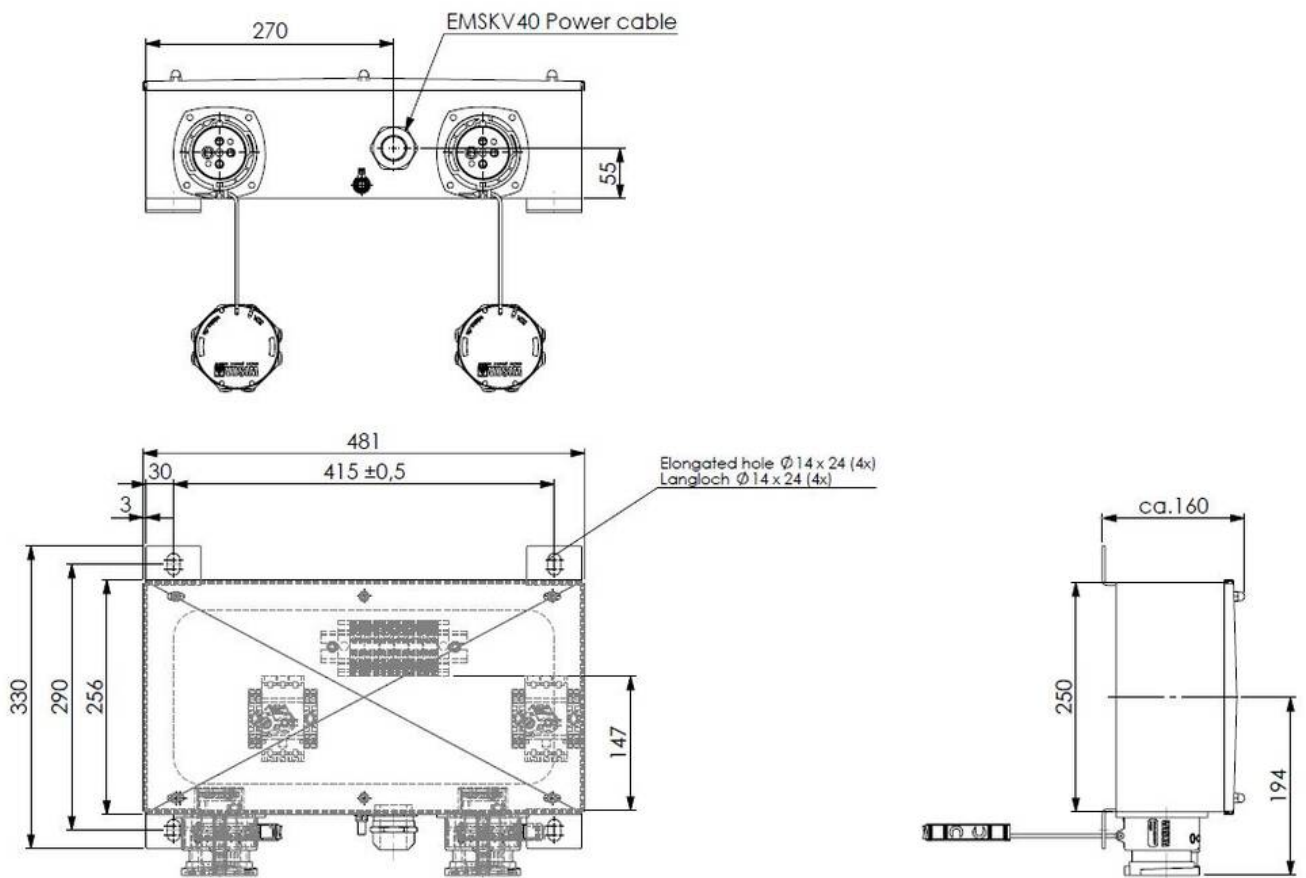

Your Contact:

WISKA India Pvt. Ltd.

Mr. Omkar Ashar · Unit No.247/248,Raheja Tesla Industrial District II , Edison Bldg No.-1A,
Plot No.GEN2/1/C/PART, TTC Industrial Area, MIDC, Juinagar, Navi Mumbai 400705, India

☎ +91-22-4967-1438 · ☎ +91-22-4967-1439 · o.ashar@wiska.in · www.wiska.in