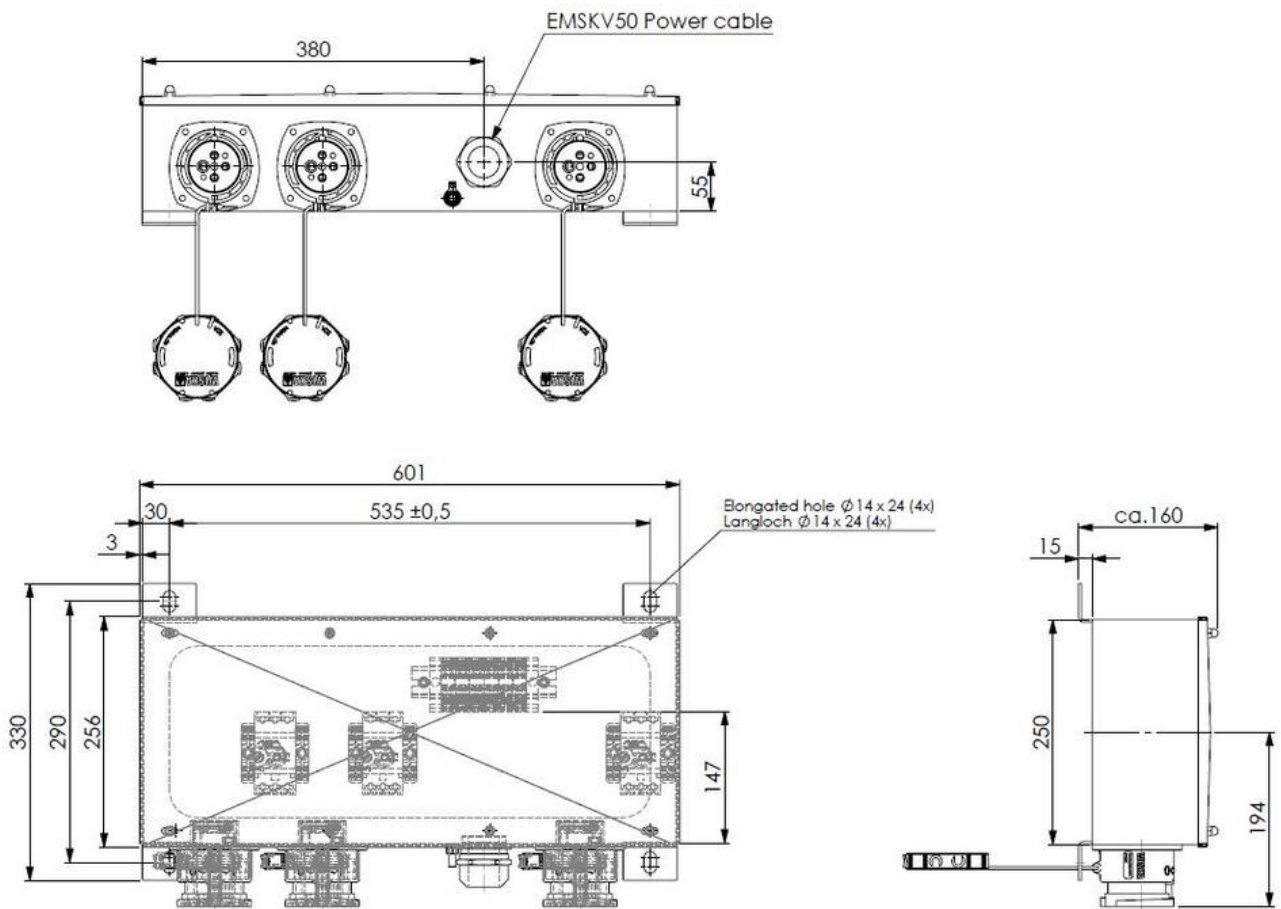

Your Contact:

WISKA India Pvt. Ltd.

Mr. Omkar Ashar · Unit No.247/248,Raheja Tesla Industrial District II , Edison Bldg No.-1A,
Plot No.GEN2/1/C/PART, TTC Industrial Area, MIDC, Juinagar, Navi Mumbai 400705, India

☎ +91-22-4967-1438 · ☎ +91-22-4967-1439 · o.ashar@wiska.in · www.wiska.in