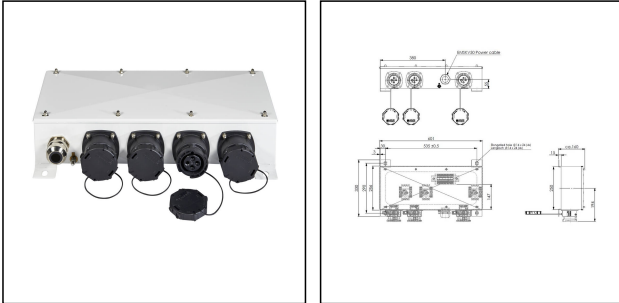

VARITAIN® OneTouch ECO 03/FS/FS/32A/25kA

Reefer container socket 32A 25kA 440V 3h 3-gang, stainless steel, RAL 7035

Products may differ in size, colour and appearance to those shown. If you require further information or customisation, please contact us directly.

WISKA-Order no.	10104118
Type	VARITAIN® OneTouch ECO 03/FS/FS/32A/25kA
Material	Stainless steel 1.4301 (V2A)
Material protective cap	Polyamide
Socket insert	3 - poles + PE
Number of sockets	3
Clock face position	3h
Breaking capacity	25 kA
Voltage max. (V)	440 V
Type of Voltage	AC
Current	32 A
Protection class	IP56 / IP67
Operational areas	Outdoor
Temp. range min	-25 °C
Temp. range max	45 °C
Type of cable gland	EMSKV-RDE 50/EE45-33
Mounting	Wall, Surface mounting
External dimensions LxWxH	595x250x129mm
Colour	RAL 7035
Weight	11 kg
Approval	DNV-GL, BV
Variations	on request
Tariff number	85366990