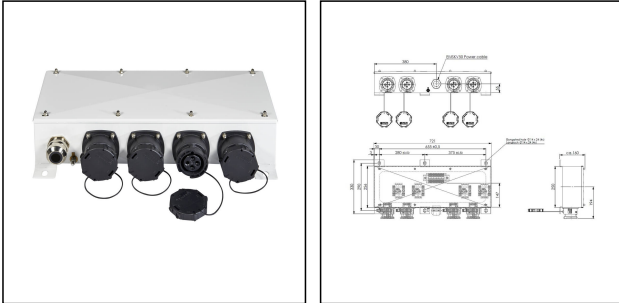

VARITAIN® OneTouch ECO 04/FS/FS/32A/25kA

Reefer container socket 32A 25kA 440V 3h 4-gang, stainless steel, RAL 7035

Products may differ in size, colour and appearance to those shown. If you require further information or customisation, please contact us directly.

WISKA-Order no.	10104119
Type	VARITAIN® OneTouch ECO 04/FS/FS/32A/25kA
Material	Stainless steel 1.4301 (V2A)
Material protective cap	Polyamide
Socket insert	3 - poles + PE
Number of sockets	4
Clock face position	3h
Breaking capacity	25 kA
Voltage max. (V)	440 V
Type of Voltage	AC
Current	32 A
Protection class	IP56 / IP67
Operational areas	Outdoor
Temp. range min	-25 °C
Temp. range max	45 °C
Type of cable gland	EMSKV-RDE 50/EE45-33
Mounting	Surface mounting, Wall
External dimensions LxWxH	715x250x126mm
Colour	RAL 7035
Weight	13 kg
Approval	DNV-GL, BV
Variations	on request
Tariff number	85366990