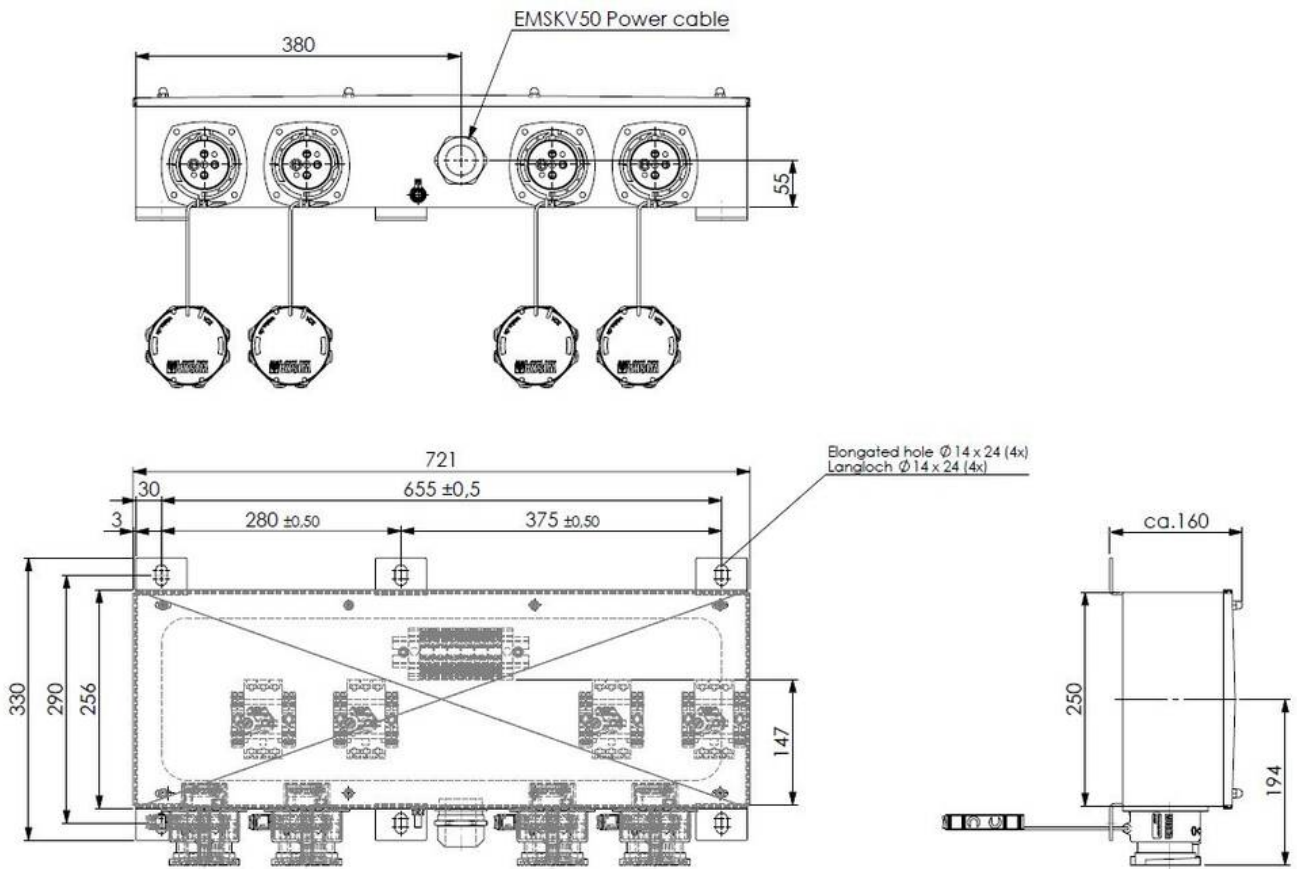

Your Contact:

WISKA India Pvt. Ltd.

Mr. Omkar Ashar · Unit No.247/248, Raheja Tesla Industrial District II , Edison Bldg No.-1A,
Plot No.GEN2/1/C/PART, TTC Industrial Area, MIDC, Juinagar, Navi Mumbai 400705, India

☎ +91-22-4967-1438 · ☎ +91-22-4967-1439 · o.ashar@wiska.in · www.wiska.in