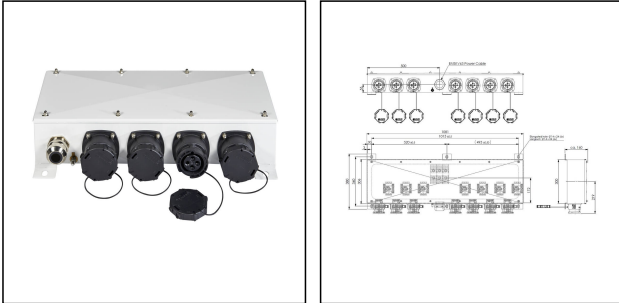

VARITAIN® OneTouch ECO 07/FS/FS/32A/25kA

Reefer container socket 32A 25kA 440V 3h 7-gang, stainless steel, RAL 7035

Products may differ in size, colour and appearance to those shown. If you require further information or customisation, please contact us directly.

WISKA-Order no.	10104121
Type	VARITAIN® OneTouch ECO 07/FS/FS/32A/25kA
Material	Stainless steel 1.4301 (V2A)
Material protective cap	Polyamide
Socket insert	3 - poles + PE
Number of sockets	7
Clock face position	3h
Breaking capacity	25 kA
Voltage max. (V)	440 V
Type of Voltage	AC
Current	32 A
Protection class	IP56 / IP67
Operational areas	Outdoor
Temp. range min	-25 °C
Temp. range max	45 °C
Type of cable gland	EMSKV-RDE 63/EE56-45
Mounting	Wall, Surface mounting
External dimensions LxWxH	1075x300x126mm
Colour	RAL 7035
Weight	23 kg
Approval	DNV-GL, BV
Variations	on request
Tariff number	85366990