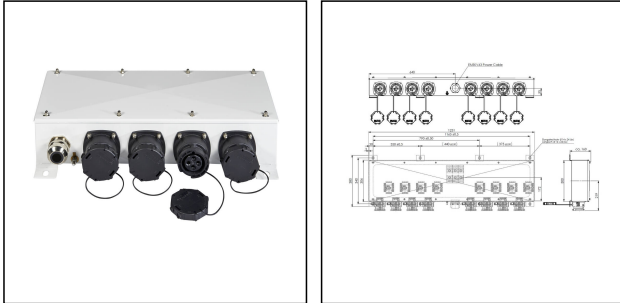

## VARITAIN® OneTouch ECO 08/FS/FS/32A/25kA

Reefer container socket 32A 25kA 440V 3h 8-gang, stainless steel, RAL 7035

Products may differ in size, colour and appearance to those shown. If you require further information or customisation, please contact us directly.

<b>WISKA-Order no.</b>	10104122
<b>Type</b>	VARITAIN® OneTouch ECO 08/FS/FS/32A/25kA
<b>Material</b>	Stainless steel 1.4301 (V2A)
<b>Material protective cap</b>	Polyamide
<b>Socket insert</b>	3 - poles + PE
<b>Number of sockets</b>	8
<b>Clock face position</b>	3h
<b>Breaking capacity</b>	25 kA
<b>Voltage max. (V)</b>	440 V
<b>Type of Voltage</b>	AC
<b>Current</b>	32 A
<b>Protection class</b>	IP56 / IP67
<b>Operational areas</b>	Outdoor
<b>Temp. range min</b>	-25 °C
<b>Temp. range max</b>	45 °C
<b>Type of cable gland</b>	EMSKV-RDE 63/EE56-45
<b>Mounting</b>	Wall, Surface mounting
<b>External dimensions LxWxH</b>	1225x300x126mm
<b>Colour</b>	RAL 7035
<b>Weight</b>	28 kg
<b>Approval</b>	DNV-GL, BV
<b>Variations</b>	on request
<b>Tariff number</b>	85366990