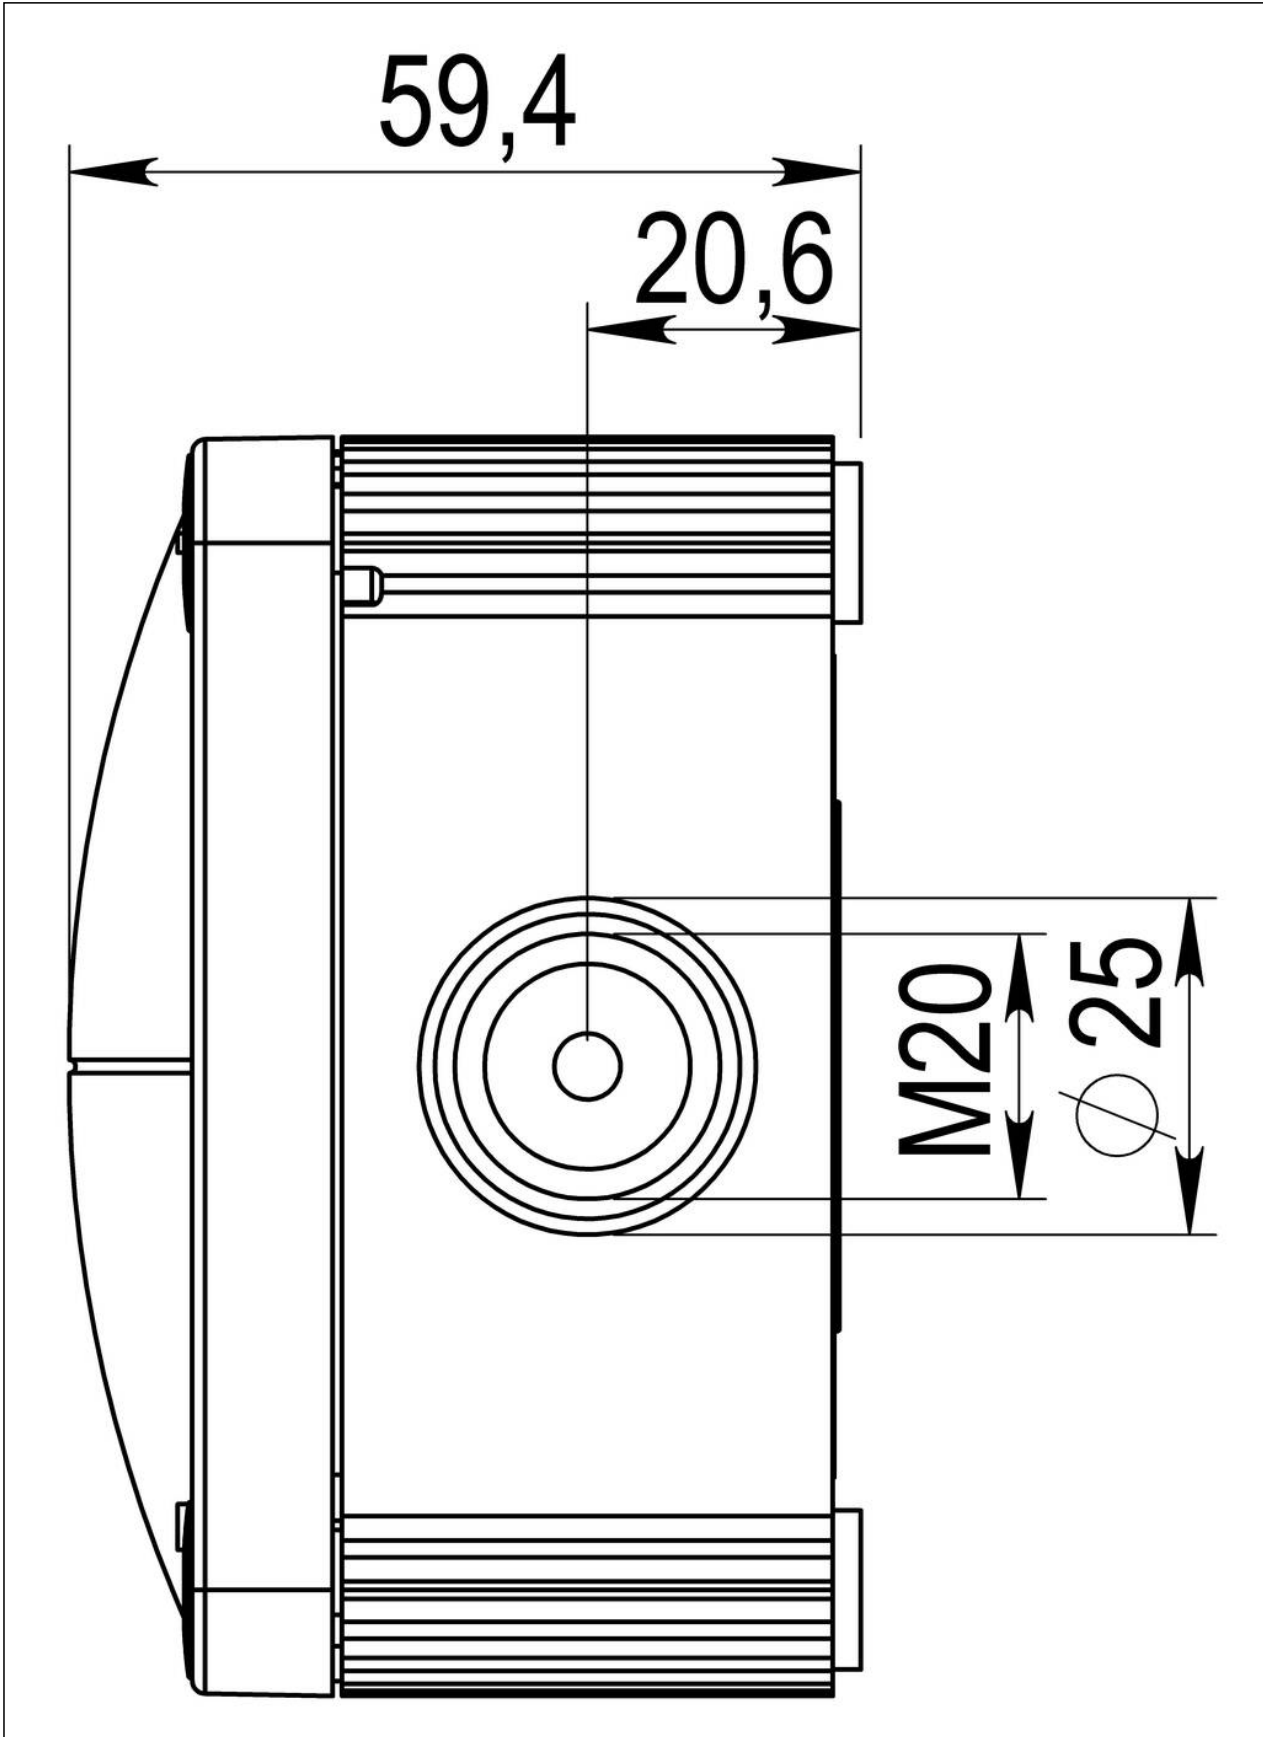

Your Contact:

WISKA India Pvt. Ltd.

Mr. Omkar Ashar · Unit No.247/248,Raheja Tesla Industrial District II , Edison Bldg No.-1A,
Plot No.GEN2/1/C/PART, TTC Industrial Area, MIDC, Juinagar, Navi Mumbai 400705, India

☎ +91-22-4967-1438 · ☎ +91-22-4967-1439 · o.ashar@wiska.in · www.wiska.in