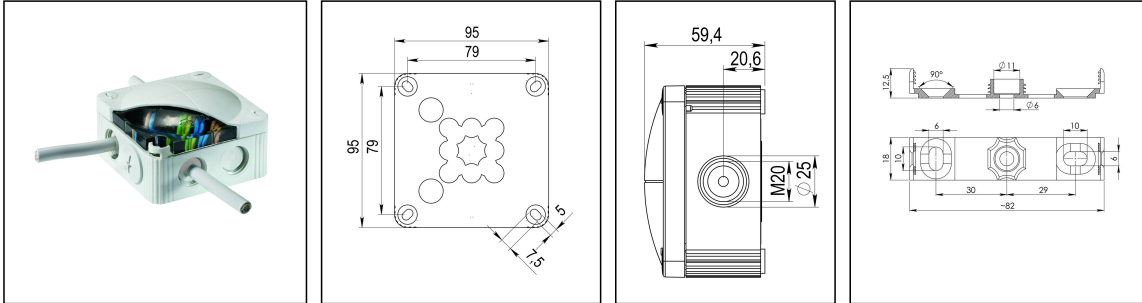

## COMBI IP68 SET 407 BK

Junction boxes 95x95x60mm, plastic, RAL 9005, with sealing compound

Products may differ in size, colour and appearance to those shown. If you require further information or customisation, please contact us directly.

<b>Material</b>	Polypropylene
<b>Material sealing gasket</b>	TPE
<b>Temp. range min</b>	-30 °C
<b>Temp. range max</b>	100 °C
<b>Temperatures during install.</b>	-5 °C - 60 °C
<b>Protection class</b>	IP68 (15 m 170 h)
<b>Glow wire test</b>	750 °C
<b>Voltage</b>	690 V
<b>Rated cross section</b>	4 mm <sup>2</sup>
<b>Fixing</b>	4 internal openings
<b>Ø cable diameter min</b>	3 mm
<b>Ø cable diameter max</b>	12 mm
<b>External dimensions LxWxH</b>	95 x 95 x 60 mm
<b>Using for cable gland</b>	
<b>Product Color</b>	RAL 9005
<b>WISKA-Order no.</b>	10105683
<b>Type</b>	COMBI IP68 SET 407 BK
<b>Packing unit</b>	1
<b>ETIM-Classification</b>	EC002600

Remarks:

Junction box with sealing compound

Filling material: silicone gel

Filling material in practical mixing bag, Plastic sprue for easy removal, screw plug

23.05.2026

Your Contact:

**WISKA India Pvt. Ltd.**