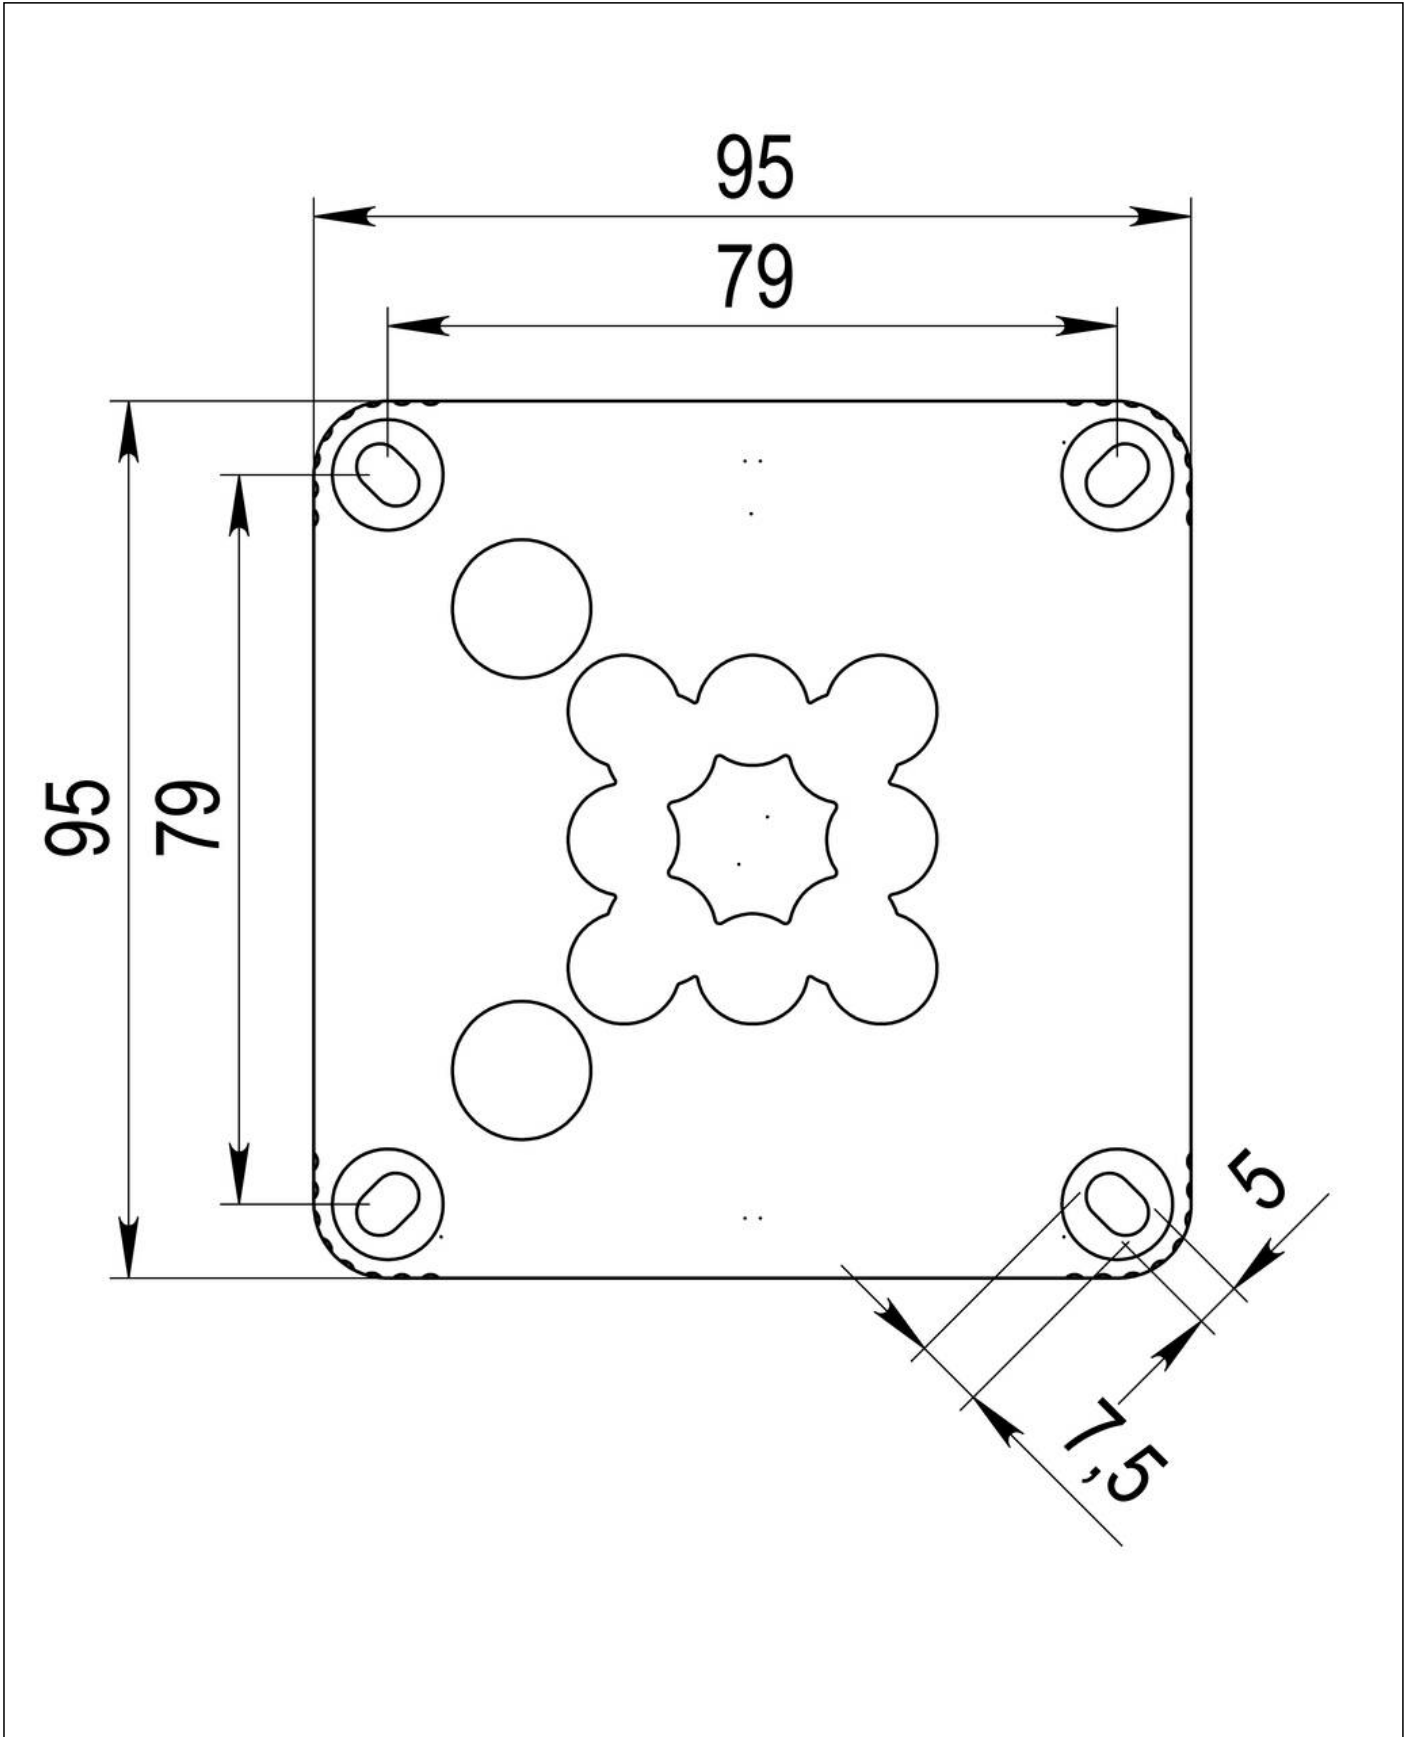

Your Contact:

WISKA India Pvt. Ltd.

Mr. Omkar Ashar · Unit No.247/248,Raheja Tesla Industrial District II , Edison Bldg No.-1A,
Plot No.GEN2/1/C/PART, TTC Industrial Area, MIDC, Juinagar, Navi Mumbai 400705, India

☎ +91-22-4967-1438 · ☎ +91-22-4967-1439 · o.ashar@wiska.in · www.wiska.in