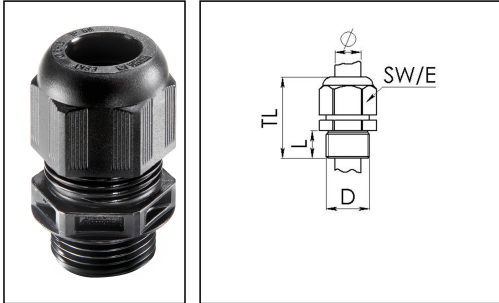

ESKV 50 RW BK

Railway cable gland, polyamide M50, RAL 9005 with short thread

Products may differ in size, colour and appearance to those shown. If you require further information or customisation, please contact us directly.

Material cable gland	polyamide UL94-V0
Material sealing gasket	EPDM
Hazard level EN acc. 45545	R22=HL3 / R23=HL3 / R24=HL3
Protection class	IP69, IP68 (5 bar 30 min)
Thread type	M
Ø Connection thread D	50
Lead	1,5
Length screw-in thread L	14 mm
Temp. range min	-40 °C
Temp. range max	100 °C
Glow wire test	960 °C
Ø cable diameter min	21 mm
Ø cable diameter max	35 mm
Key width SW	55 mm
Collar diameter (E)	61 mm
Total length TL	59 mm - 72 mm
Type of cable anchorage	A
Install. torques fitting	30 N m
Install. torques cap nut	30 N m
Impact category	5
Equipment	Incl. connection thread gasket
Product Color	RAL 9005
Order no. RAL 9005	10105816
Type	ESKV 50 RW BK
Packing unit	4