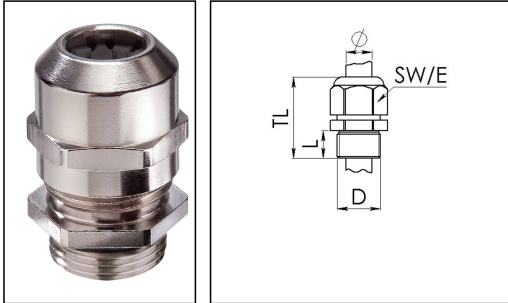

EMSKV 12 LT RW

Railway cable gland LowTemp, brass nickel-plated with short thread, M12

Products may differ in size, colour and appearance to those shown. If you require further information or customisation, please contact us directly.

Material cable gland	Brass nickel-plated
Material sealing gasket	Silicone
Material clamping cage	Polyamide UL94-V0
Hazard level EN acc. 45545	R22=HL3 / R23=HL3 / R24=HL3
Protection class	IP69, IP68 (5 bar 30 min)
Thread type	M
Ø Connection thread D	12
Lead	1,5
Length screw-in thread L	5 mm
Temp. range min	-60 °C
Temp. range max	100 °C
Ø cable diameter min	3 mm
Ø cable diameter max	7 mm
Key width SW	16 mm
Collar diameter (E)	18 mm
Total length TL	23 mm - 30 mm
Type of cable anchorage	A
Install. torques fitting	4 N m
Install. torques cap nut	4 N m
Impact category	6
Surface	Nickel-plated
Order no. nickel-plated	10105823
Type	EMSKV 12 LT RW
Packing unit	50
EAN number	4007686012774