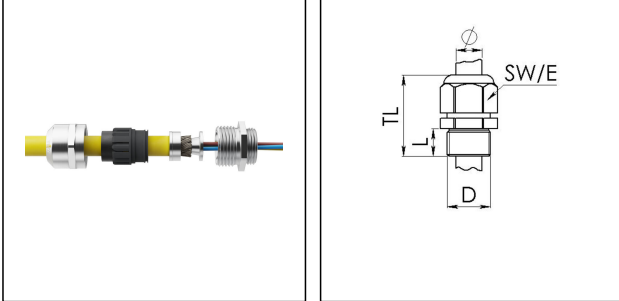

ESSKV 16 LT EMV-Z RW

EMC Railway cable gland LowTemp, stainless steel, M16

Products may differ in size, colour and appearance to those shown. If you require further information or customisation, please contact us directly.

Material cable gland	Stainless steel A2 (1.4305)
Material sealing gasket	Silicone
Material clamping cage	Polyamide UL94-V0
Material earthing insert	Brass plated
Hazard level EN acc. 45545	R22=HL3 / R23=HL3 / R24=HL3
Protection class	IP68 (5 bar 30 min), IP69
Thread type	M
Ø Connection thread D	16
Lead	1,5
Length screw-in thread L	5 mm
Temp. range min	-60 °C
Temp. range max	100 °C
Ø cable diameter min	4,5 mm
Ø cable diameter max	10 mm
Ø cable below cable shield max	7,5 mm
Key width SW	22 mm
Collar diameter (E)	24 mm
Total length TL	26 mm - 34 mm
Install. torques fitting	4 N m
Install. torques cap nut	4 N m
WISKA-Order no.	10105866
Type	ESSKV 16 LT EMV-Z RW
Packing unit	10
EAN number	4007686013283
Tariff number	73269098