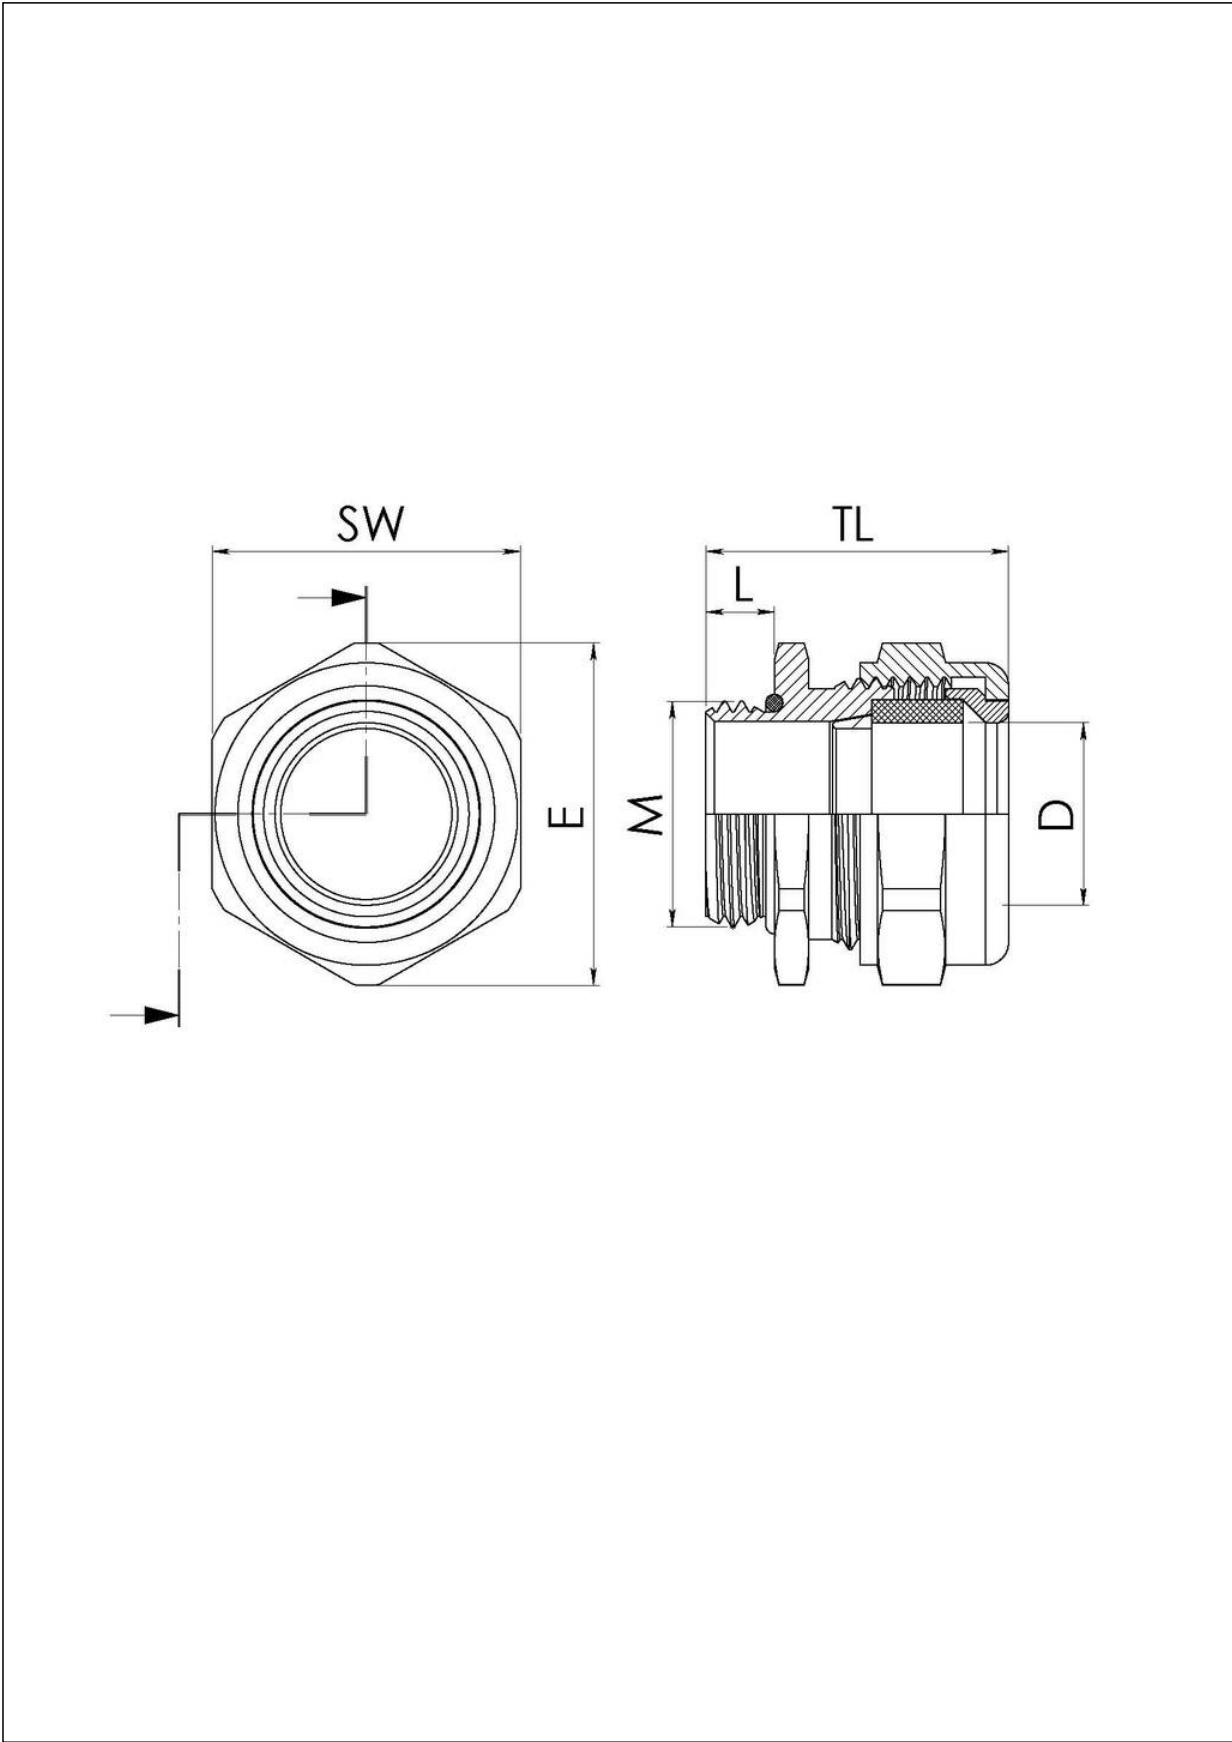

Your Contact:

WISKA India Pvt. Ltd.

Mr. Omkar Ashar · Unit No.247/248,Raheja Tesla Industrial District II , Edison Bldg No.-1A,
Plot No.GEN2/1/C/PART, TTC Industrial Area, MIDC, Juinagar, Navi Mumbai 400705, India

☎ +91-22-4967-1438 · ☎ +91-22-4967-1439 · o.ashar@wiska.in · www.wiska.in

Other technical data on request / subject to change without notice