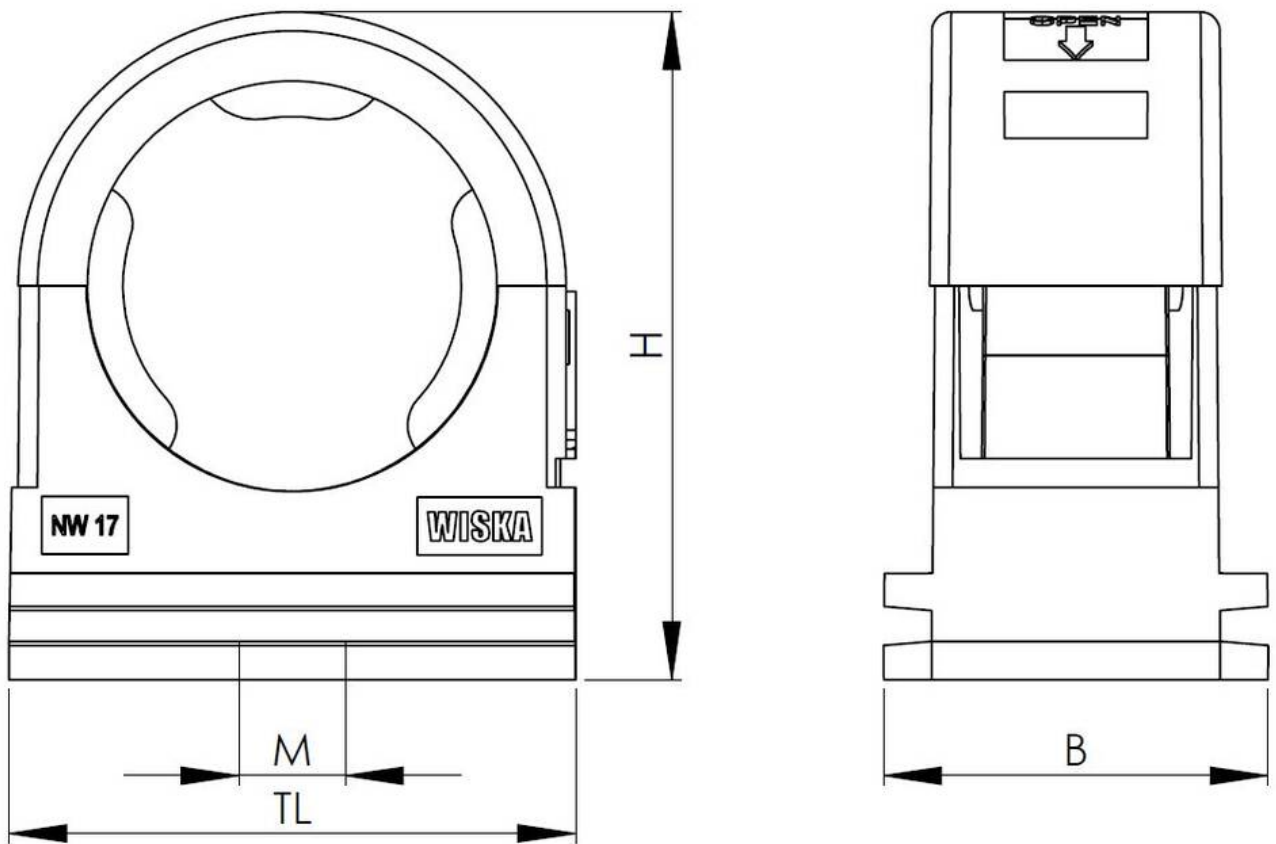

Your Contact:

WISKA India Pvt. Ltd.

Mr. Omkar Ashar · Unit No.247/248,Raheja Tesla Industrial District II , Edison Bldg No.-1A,
Plot No.GEN2/1/C/PART, TTC Industrial Area, MIDC, Juinagar, Navi Mumbai 400705, India

☎ +91-22-4967-1438 · ☎ +91-22-4967-1439 · o.ashar@wiska.in · www.wiska.in