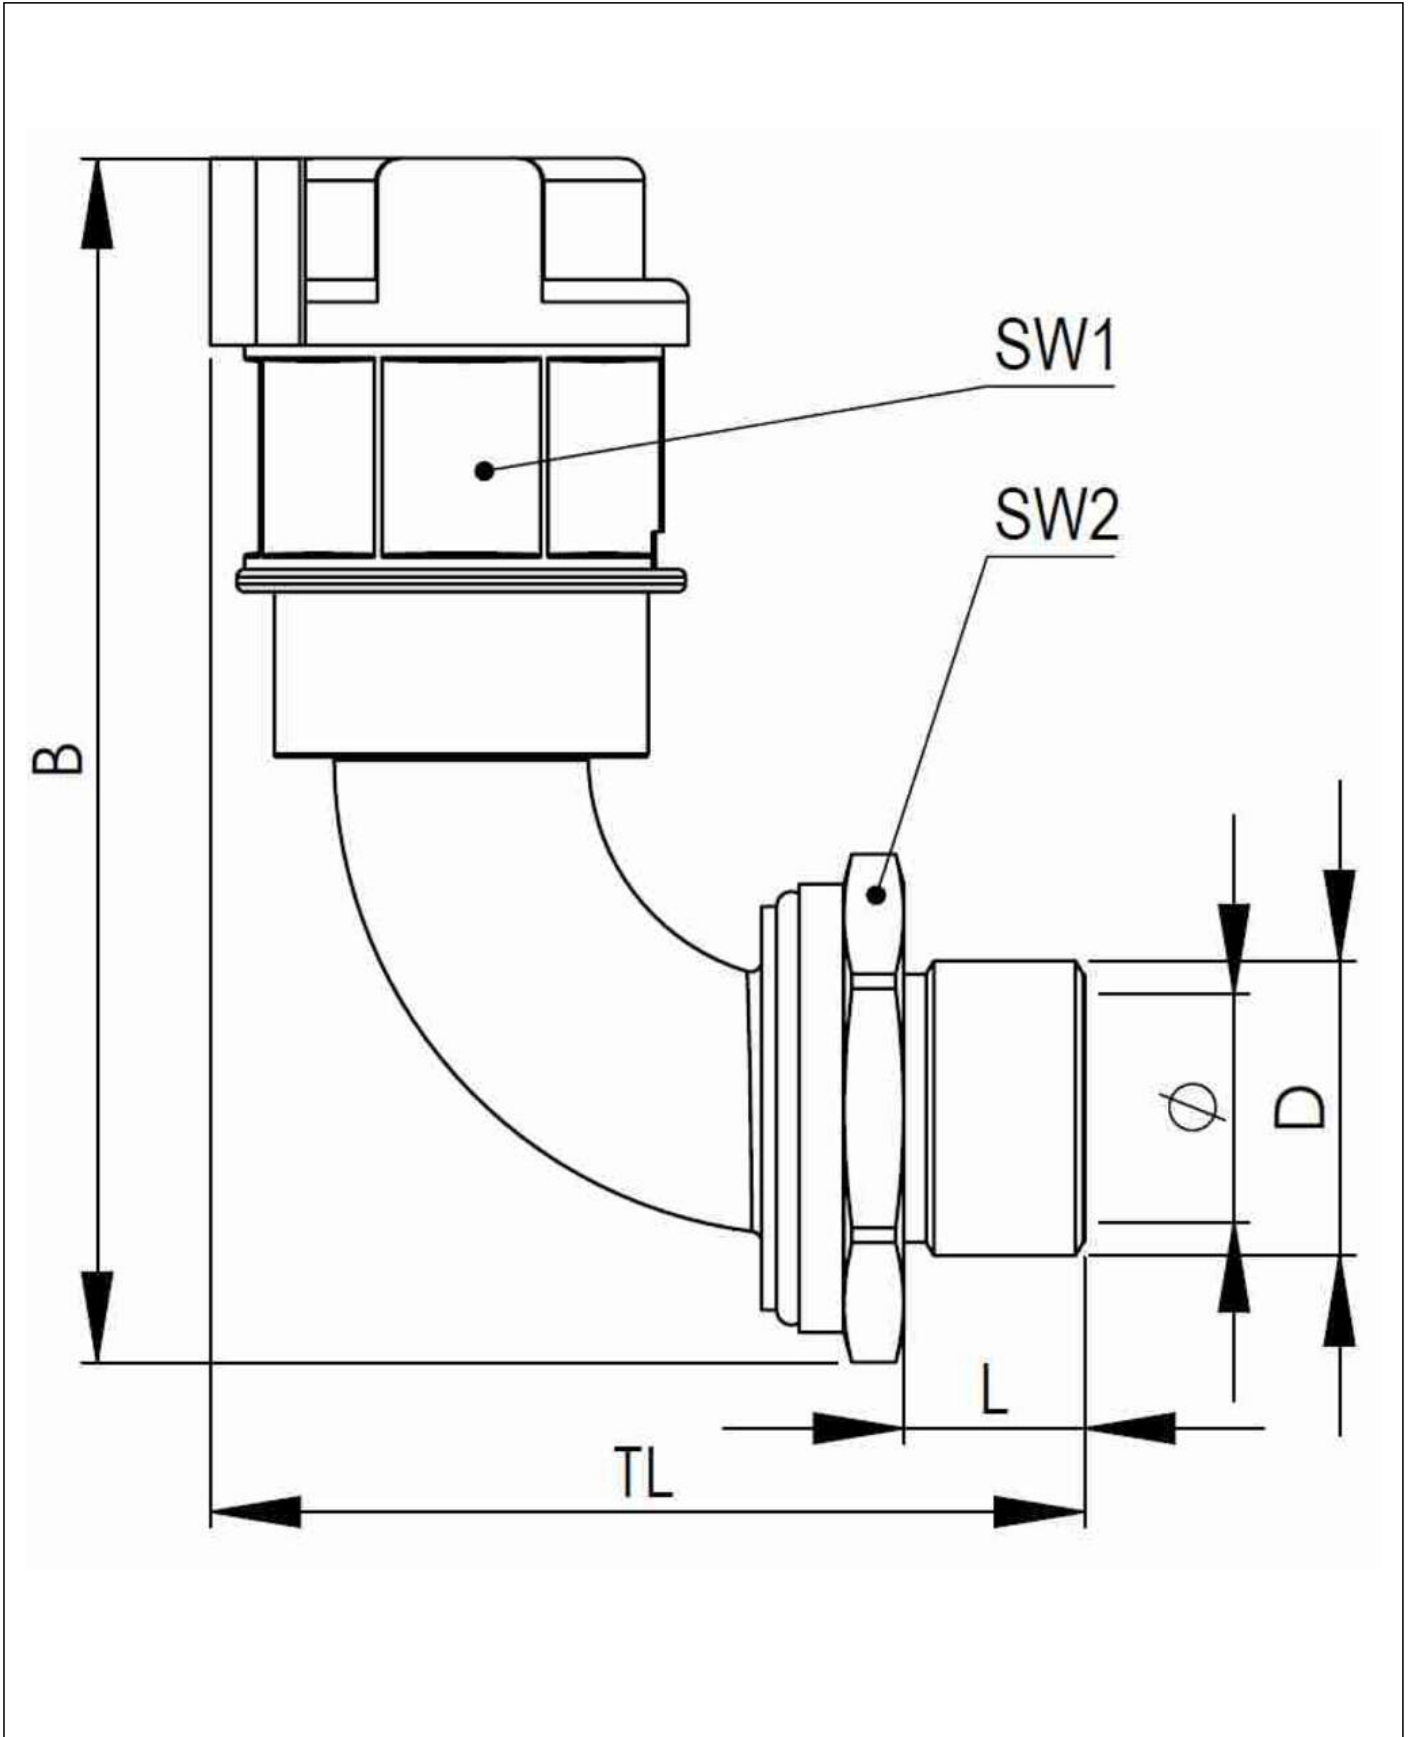

Your Contact:

WISKA India Pvt. Ltd.

Mr. Omkar Ashar · Unit No.247/248, Raheja Tesla Industrial District II, Edison Bldg No.-1A,
Plot No.GEN2/1/C/PART, TTC Industrial Area, MIDC, Juinagar, Navi Mumbai 400705, India

☎ +91-22-4967-1438 · ☎ +91-22-4967-1439 · o.ashar@wiska.in · www.wiska.in