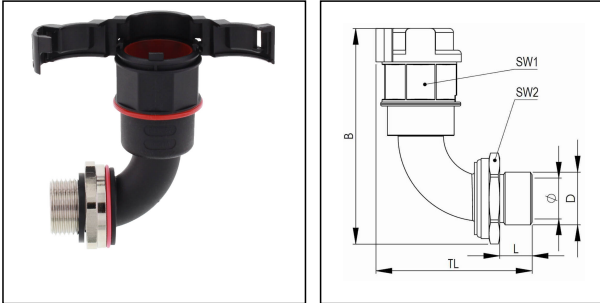

EMBF90-10-12-BK

Conduit fitting, 90° angle, brass

Products may differ in size, colour and appearance to those shown. If you require further information or customisation, please contact us directly.

BRACE

Material Conduit fitting	polyamide UL94-V0
Material Connection thread	Brass nickel-plated
Material sealing gasket	TPU
Protection class	IP68, IP66
Temp. range min	-40 °C
Temp. range max	100 °C
Operational areas	EN 45545 - Railway
NW	10
Thread type	M
Ø Connection thread D	12
Lead	1,5
Length screw-in thread L	12 mm
Ø inside	7 mm
Key width SW1	20 mm
Key width SW2	20 mm
Width B	70,1 mm
Total length TL	44 mm
Type of conduit fitting	90° Angle
UL 1696	Yes
Product Color	RAL 9005
Type	EMBF90-10-12-BK
Order no. RAL 9005	10107014
Packing unit	50
EAN number	4007686036206
Tariff number	74122000