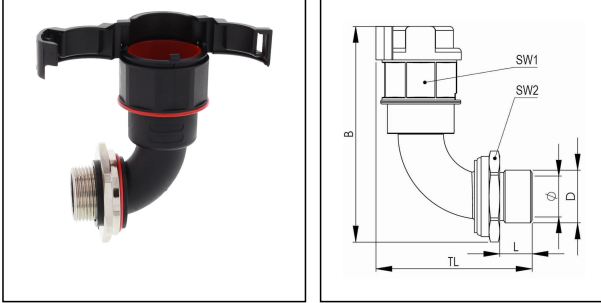

EMBF90-48-63-BK

Conduit fitting, 90° angle, brass

Products may differ in size, colour and appearance to those shown. If you require further information or customisation, please contact us directly.

Material Conduit fitting	polyamide UL94-V0
Material Connection thread	Brass nickel-plated
Material sealing gasket	TPU
Protection class	IP68, IP66
Temp. range min	-40 °C
Temp. range max	100 °C
Operational areas	EN 45545 - Railway
NW	48
Thread type	M
Ø Connection thread D	63
Lead	1,5
Length screw-in thread L	14 mm
Ø inside	42 mm
Key width SW1	70 mm
Key width SW2	60 mm
Width B	141,1 mm
Total length TL	93,4 mm
Type of conduit fitting	90° Angle
UL 1696	Yes
Product Color	RAL 9005
Type	EMBF90-48-63-BK
Order no. RAL 9005	10107027
Packing unit	5
EAN number	4007686036466
Tariff number	74122000