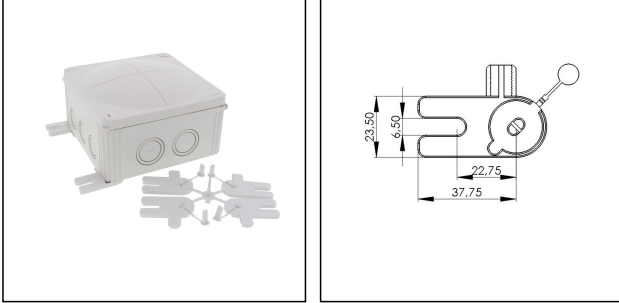

## External mounting - COMBI LG

### External mounting COMBI

Products may differ in size, colour and appearance to those shown. If you require further information or customisation, please contact us directly.

<b>Material</b>	Polyamide
<b>Product Color</b>	RAL 7035
<b>Temp. range min</b>	-30 °C
<b>Temp. range max</b>	100 °C
<b>Type</b>	External mounting - COMBI LG
<b>WISKA-Order no.</b>	10108836
<b>Packing unit</b>	2
<b>EAN number</b>	4007686071245
<b>Tariff number</b>	39269097