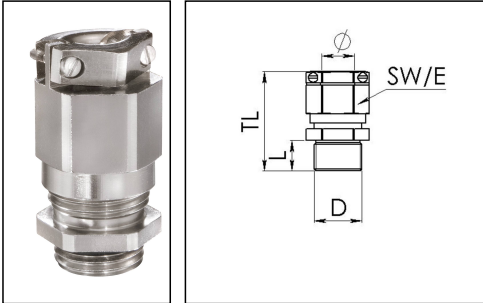

EMSKVZ 16 RW

Railway cable gland, brass nickel-plated, M16, with external strain relief

Products may differ in size, colour and appearance to those shown. If you require further information or customisation, please contact us directly.

Material cable gland	Brass nickel-plated
Material sealing gasket	EPDM
Material clamping cage	Polyamide UL94-V0
Hazard level EN acc. 45545	R22=HL3 / R23=HL3 / R24=HL3
Protection class	IP69, IP68 (5 bar 30 min)
Thread type	M
Ø Connection thread D	16
Lead	1,5
Length screw-in thread L	5 mm
Temp. range min	-40 °C
Temp. range max	100 °C
Ø cable diameter min	4,5 mm
Ø cable diameter max	10 mm
Key width SW	20 mm
Collar diameter (E)	22 mm
Total length TL	34 mm - 42 mm
Type of cable anchorage	B
Install. torques fitting	4 N m
Install. torques cap nut	4 N m
Torque clamp screw	0,3 N m
Impact category	6
Surface	Nickel-plated
Order no. nickel-plated	10109128
Type	EMSKVZ 16 RW
Packing unit	25