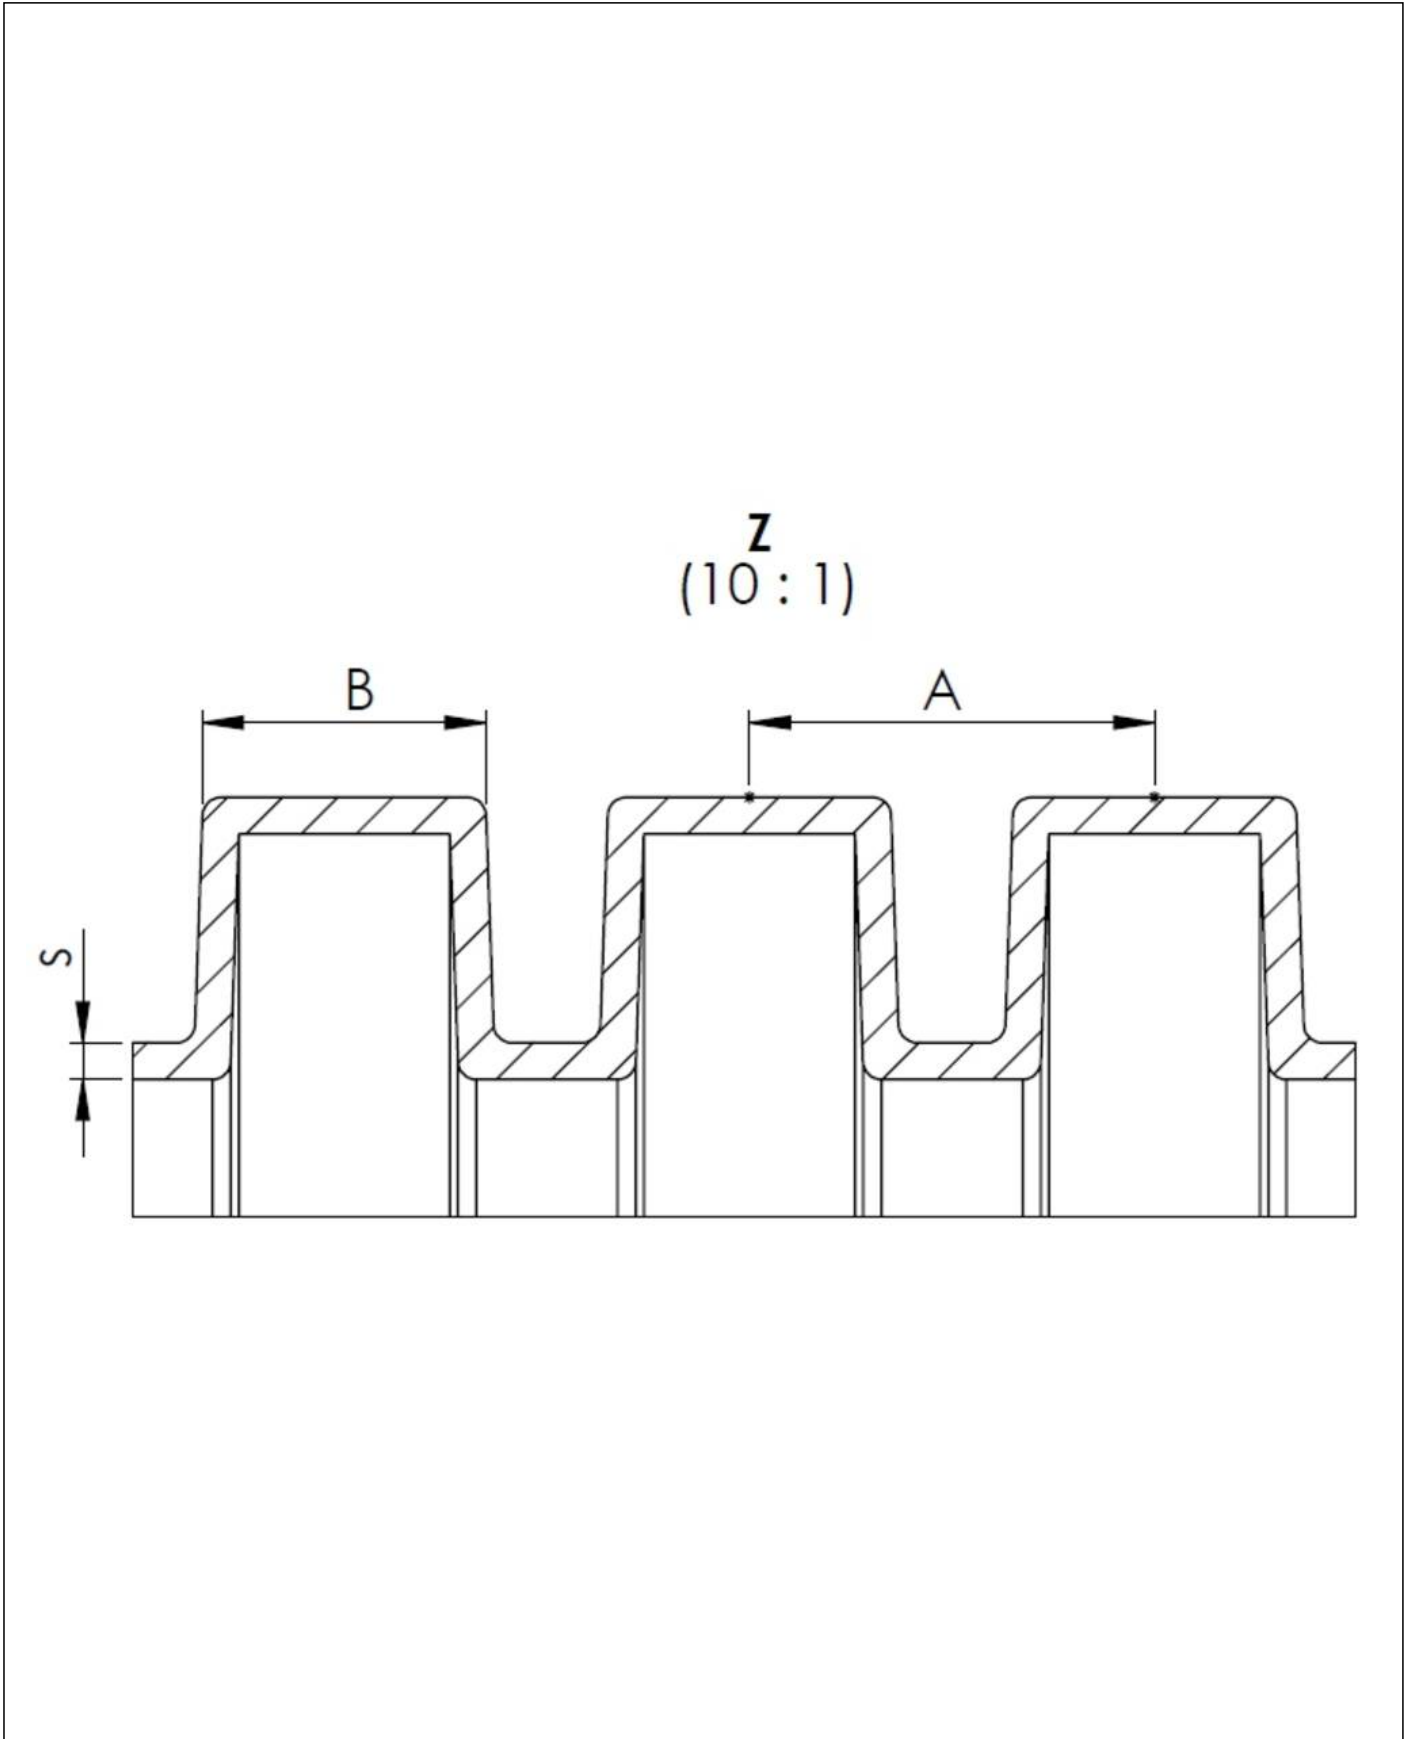

Your Contact:

WISKA India Pvt. Ltd.

Mr. Omkar Ashar · Unit No.247/248, Raheja Tesla Industrial District II , Edison Bldg No.-1A,
Plot No.GEN2/1/C/PART, TTC Industrial Area, MIDC, Juinagar, Navi Mumbai 400705, India

☎ +91-22-4967-1438 · ☎ +91-22-4967-1439 · o.ashar@wiska.in · www.wiska.in