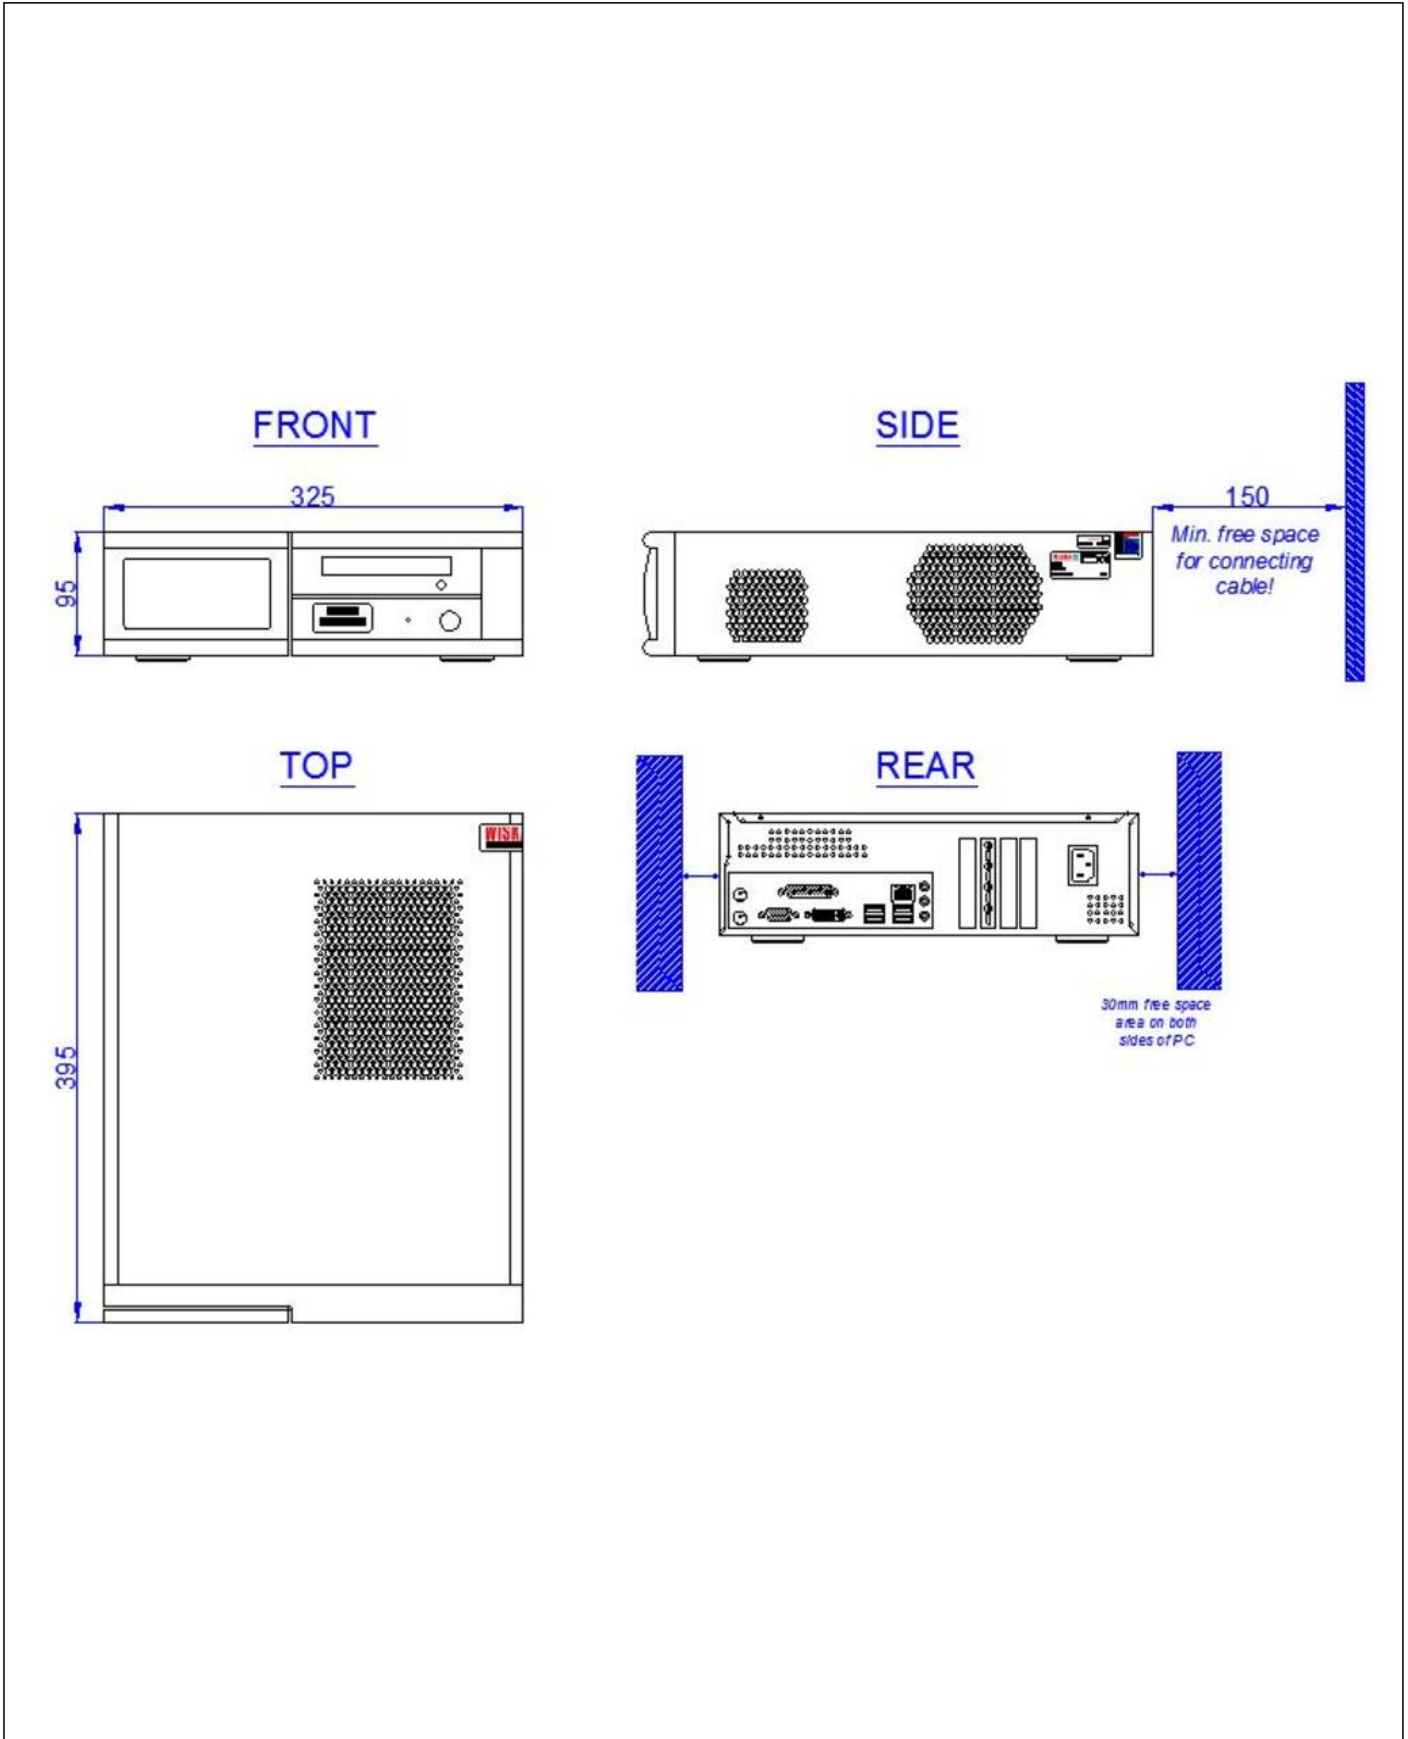

Your Contact:

WISKA India Pvt. Ltd.

Mr. Omkar Ashar · Unit No.247/248,Raheja Tesla Industrial District II , Edison Bldg No.-1A,
Plot No.GEN2/1/C/PART, TTC Industrial Area, MIDC, Juinagar, Navi Mumbai 400705, India

☎ +91-22-4967-1438 · ☎ +91-22-4967-1439 · o.ashar@wiska.in · www.wiska.in