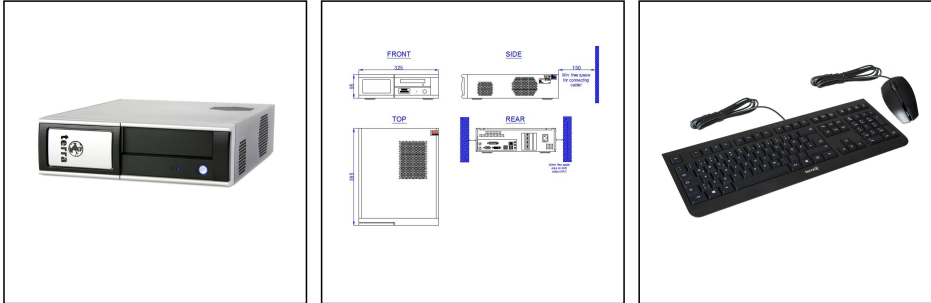

CLIENT4SHIP/i7/240GB/SSD/4D

Work station incl. 240GB SSD, standard type

Products may differ in size, colour and appearance to those shown. If you require further information or customisation, please contact us directly.

Type	CLIENT4SHIP/i7/240GB/SSD/4D
WISKA-Order no.	10109561
Casing	Slim-Line
Material	Steel
Surface	Powder coated
Colour	Black
Operational areas	Indoor
Mounting	Surface mounting
Temp. range min	10 °C
Temp. range max	40 °C
Software	WISKA client
Processor	Intel i7
HDD (Video) type	DDR4/8GB
SSD/HDD (OS) type	SSD/240GB
HDD (Video) type	none
Ethernet	1 x GB-LAN/RJ45
Port	4x USB 3.0
Monitor Interface	4x mini DP
Monitor max.	4 ST
Bluetooth	No
Voltage	100 V - 240 V
Type of Voltage	AC
Frequency	50/60 Hz
Wattage	300 W
Vibration (0-100Hz)	0,7 g

☎ +91-22-4967-1438 · ☎ +91-22-4967-1439 · o.ashar@wiska.in · www.wiska.in

Weight	6,5 kg
Tariff number	84715000

Remarks:

WISKA VIEW Workstation CLIENT4SHIP
with standard configuration, incl.
Operating system WINx, 240 GB SSD,
Intel i7 processor and graphics card
with 4x mini-DP outputs for
Max. 4 monitors
Including CCTV client software and setup
for the ordered system.
USB standard keyboard (US layout)
and USB mouse
1x Patchable Cat6/2m
2x RJ45 connectors
Anti-vibration kit AVK-02 not included