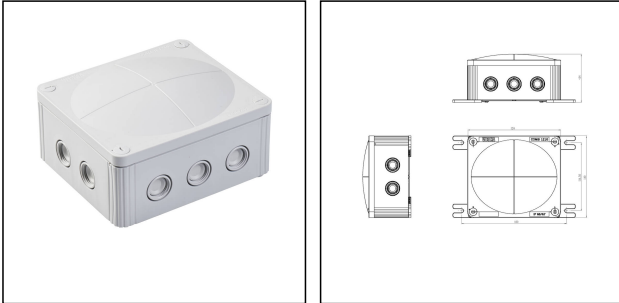

COMBI MAR 1210/EXT/IP

Junction box COMBI 1210, plastic, RAL7035, IP66/67

Products may differ in size, colour and appearance to those shown. If you require further information or customisation, please contact us directly.

Type	COMBI MAR 1210/EXT/IP
WISKA-Order no.	10109611
Material	Polypropylene
Protection class	IP66 / IP67
Temp. range min	-30 °C
Temp. range max	55 °C
Operational areas	Indoor / Outdoor
Range of use	Network system
for camera	IP
Mounting	Surface mounting
Colour	RAL 7035
Voltage	100 V - 240 V
Type of Voltage	AC, 50-60Hz
Max. Power	2 A
Max. Wattage
	25 W
Weight	0,8 kg
Tariff number	85369010

Remarks:

Junction box type COMBI 1210,
Polypropylen, IP66/67, RAL7035,
Extension for Ethernet cable (RJ45),
Cable gland: 2x ESKV 20

12.05.2026

Your Contact:

WISKA India Pvt. Ltd.

Mr. Omkar Ashar · Unit No.247/248,Raheja Tesla Industrial District II , Edison Bldg No.-1A,
Plot No.GEN2/1/C/PART, TTC Industrial Area, MIDC, Juinagar, Navi Mumbai 400705, India