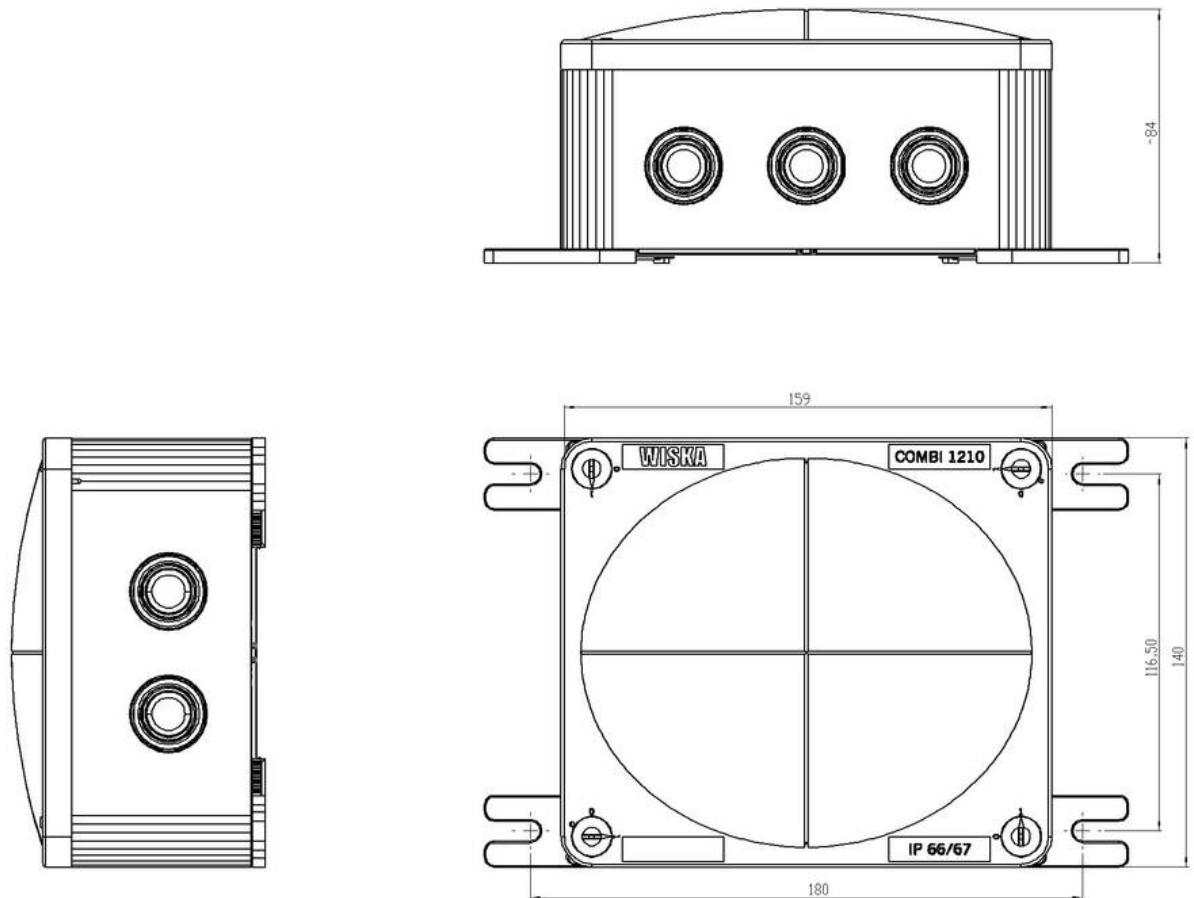

Your Contact:

WISKA India Pvt. Ltd.

Mr. Omkar Ashar · Unit No.247/248,Raheja Tesla Industrial District II , Edison Bldg No.-1A,
Plot No.GEN2/1/C/PART, TTC Industrial Area, MIDC, Juinagar, Navi Mumbai 400705, India

☎ +91-22-4967-1438 · ☎ +91-22-4967-1439 · o.ashar@wiska.in · www.wiska.in

Other technical data on request / subject to change without notice