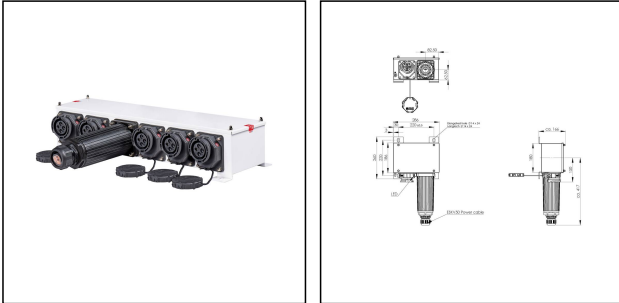

## VARITAIN® Advance/01/02/M40/25kA/LED/TW

Reefer container socket 32A 25kA 440V 3h 1-gang, stainless steel, RAL 9016

Products may differ in size, colour and appearance to those shown. If you require further information or customisation, please contact us directly.

<b>WISKA-Order no.</b>	10110288
<b>Type</b>	VARITAIN® Advance/01/02/M40/25kA/LED/TW
<b>Material</b>	Stainless steel 1.4301 (V2A)
<b>Material protective cap</b>	Polyamide
<b>Socket insert</b>	3 - poles + PE
<b>Clock face position</b>	3h
<b>Number of sockets</b>	1
<b>Breaking capacity</b>	25 kA
<b>Voltage max. (V)</b>	440 V
<b>Type of Voltage</b>	AC
<b>Current</b>	32 A
<b>Protection class</b>	IP66 / IP67
<b>Operational areas</b>	Outdoor
<b>Temp. range min</b>	-25 °C
<b>Temp. range max</b>	45 °C
<b>Type of cable gland</b>	M 40 x 1,5
<b>Mounting</b>	Surface mounting, Wall
<b>Colour</b>	RAL 9016
<b>Approval</b>	DNV-GL
<b>Variations</b>	on request
<b>Tariff number</b>	85366990