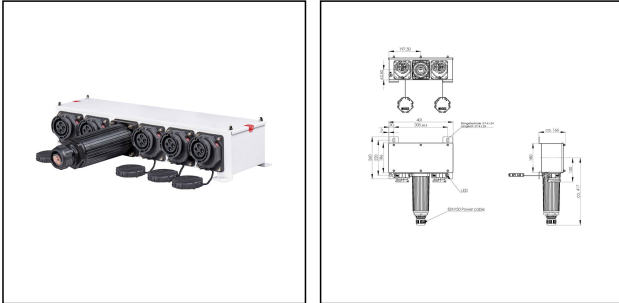

## VARITAIN® Advance/02/02/M40/25kA/LED/TW

Reefer container socket 32A 25kA 440V 3h 2-gang, stainless steel, RAL 9016

Products may differ in size, colour and appearance to those shown. If you require further information or customisation, please contact us directly.

<b>WISKA-Order no.</b>	10110289
<b>Type</b>	VARITAIN® Advance/02/02/M40/25kA/LED/TW
<b>Material</b>	Stainless steel 1.4301 (V2A)
<b>Material protective cap</b>	Polyamide
<b>Socket insert</b>	3 - poles + PE
<b>Clock face position</b>	3h
<b>Number of sockets</b>	2
<b>Breaking capacity</b>	25 kA
<b>Voltage max. (V)</b>	440 V
<b>Type of Voltage</b>	AC
<b>Current</b>	32 A
<b>Protection class</b>	IP66 / IP67
<b>Operational areas</b>	Outdoor
<b>Temp. range min</b>	-25 °C
<b>Temp. range max</b>	45 °C
<b>Type of cable gland</b>	M 40 x 1,5
<b>Mounting</b>	Wall, Surface mounting
<b>Colour</b>	RAL 9016
<b>Approval</b>	DNV-GL
<b>Variations</b>	on request
<b>Tariff number</b>	85366990