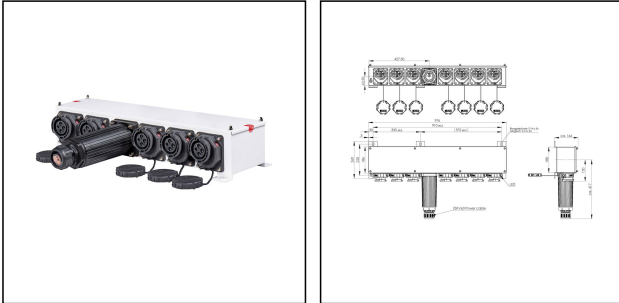

## VARITAIN® Advance/07/04/M63/25kA/LED/TW

Reefer container socket 32A 25kA 440V 3h 7-gang, stainless steel, RAL 9016

Products may differ in size, colour and appearance to those shown. If you require further information or customisation, please contact us directly.

<b>WISKA-Order no.</b>	10110294
<b>Type</b>	VARITAIN® Advance/07/04/M63/25kA/LED/TW
<b>Material</b>	Stainless steel 1.4301 (V2A)
<b>Material protective cap</b>	Polyamide
<b>Socket insert</b>	3 - poles + PE
<b>Clock face position</b>	3h
<b>Number of sockets</b>	7
<b>Breaking capacity</b>	25 kA
<b>Voltage max. (V)</b>	440 V
<b>Type of Voltage</b>	AC
<b>Current</b>	32 A
<b>Protection class</b>	IP66 / IP67
<b>Operational areas</b>	Outdoor
<b>Temp. range min</b>	-25 °C
<b>Temp. range max</b>	45 °C
<b>Type of cable gland</b>	M 63 x 1,5
<b>Mounting</b>	Surface mounting, Wall
<b>Colour</b>	RAL 9016
<b>Approval</b>	DNV-GL
<b>Variations</b>	on request
<b>Tariff number</b>	85366990