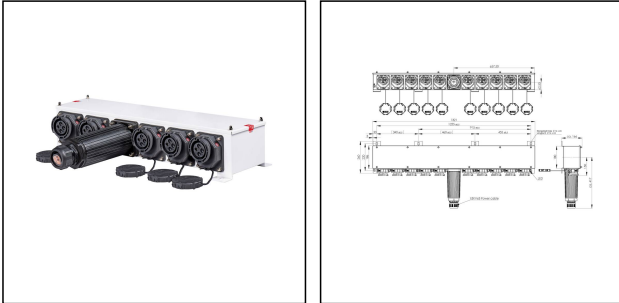

## VARITAIN® Advance/10/06/M63/25kA/LED/TW

Reefer container socket 32A 25kA 440V 3h 10-gang, stainless steel, RAL 9016

Products may differ in size, colour and appearance to those shown. If you require further information or customisation, please contact us directly.

<b>WISKA-Order no.</b>	10110297
<b>Type</b>	VARITAIN® Advance/10/06/M63/25kA/LED/TW
<b>Material</b>	Stainless steel 1.4301 (V2A)
<b>Material protective cap</b>	Polyamide
<b>Socket insert</b>	3 - poles + PE
<b>Clock face position</b>	3h
<b>Number of sockets</b>	10
<b>Breaking capacity</b>	25 kA
<b>Voltage max. (V)</b>	440 V
<b>Type of Voltage</b>	AC
<b>Current</b>	32 A
<b>Protection class</b>	IP66 / IP67
<b>Operational areas</b>	Outdoor
<b>Temp. range min</b>	-25 °C
<b>Temp. range max</b>	45 °C
<b>Type of cable gland</b>	M 63 x 1,5
<b>Mounting</b>	Wall, Surface mounting
<b>Colour</b>	RAL 9016
<b>Approval</b>	DNV-GL
<b>Variations</b>	on request
<b>Tariff number</b>	85366990