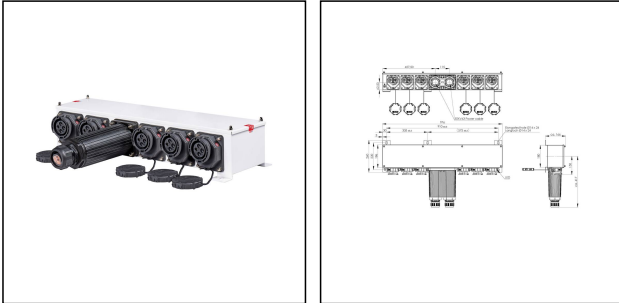

## VARITAIN® Advance/06/45/M63/25kA/LED/TW

Reefer container socket 32A 25kA 440V 3h 6-gang, stainless steel, RAL 9016

Products may differ in size, colour and appearance to those shown. If you require further information or customisation, please contact us directly.

<b>WISKA-Order no.</b>	10110303
<b>Type</b>	VARITAIN® Advance/06/45/M63/25kA/LED/TW
<b>Material</b>	Stainless steel 1.4301 (V2A)
<b>Material protective cap</b>	Polyamide
<b>Socket insert</b>	3 - poles + PE
<b>Clock face position</b>	3h
<b>Number of sockets</b>	6
<b>Breaking capacity</b>	25 kA
<b>Voltage max. (V)</b>	440 V
<b>Type of Voltage</b>	AC
<b>Current</b>	32 A
<b>Protection class</b>	IP66 / IP67
<b>Operational areas</b>	Outdoor
<b>Temp. range min</b>	-25 °C
<b>Temp. range max</b>	45 °C
<b>Type of cable gland</b>	M 63 x 1,5
<b>Mounting</b>	Wall, Surface mounting
<b>Colour</b>	RAL 9016
<b>Approval</b>	DNV-GL
<b>Equipment</b>	Through wiring
<b>Variations</b>	on request
<b>Tariff number</b>	85366990