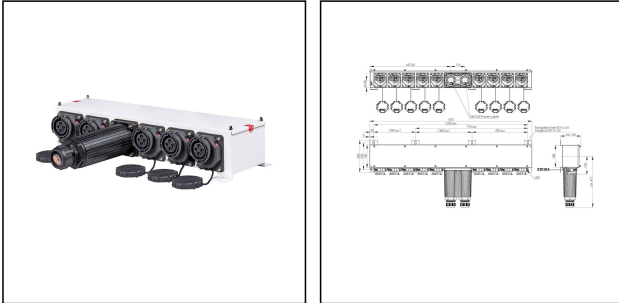

## VARITAIN® Advance/09/67/M63/25kA/LED/TW

Reefer container socket 32A 25kA 440V 3h 9-gang, stainless steel, RAL 9016

Products may differ in size, colour and appearance to those shown. If you require further information or customisation, please contact us directly.

<b>WISKA-Order no.</b>	10110306
<b>Type</b>	VARITAIN® Advance/09/67/M63/25kA/LED/TW
<b>Material</b>	Stainless steel 1.4301 (V2A)
<b>Material protective cap</b>	Polyamide
<b>Socket insert</b>	3 - poles + PE
<b>Clock face position</b>	3h
<b>Number of sockets</b>	9
<b>Breaking capacity</b>	25 kA
<b>Voltage max. (V)</b>	440 V
<b>Type of Voltage</b>	AC
<b>Current</b>	32 A
<b>Protection class</b>	IP66 / IP67
<b>Operational areas</b>	Outdoor
<b>Temp. range min</b>	-25 °C
<b>Temp. range max</b>	45 °C
<b>Type of cable gland</b>	M 63 x 1,5
<b>Mounting</b>	Surface mounting, Wall
<b>Colour</b>	RAL 9016
<b>Approval</b>	DNV-GL
<b>Equipment</b>	Through wiring
<b>Variations</b>	on request
<b>Tariff number</b>	85366990