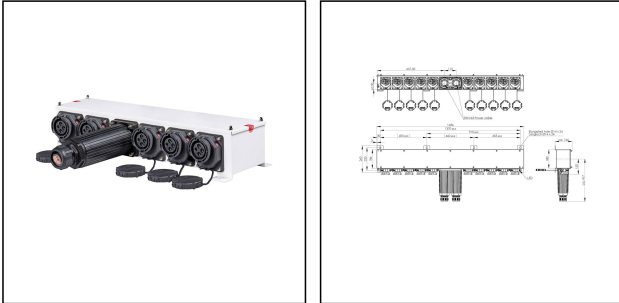

## VARITAIN® Advance/10/67/M63/25kA/LED/TW

Reefer container socket 32A 25kA 440V 3h 10-gang, stainless steel, RAL 9016

Products may differ in size, colour and appearance to those shown. If you require further information or customisation, please contact us directly.

<b>WISKA-Order no.</b>	10110297
<b>Type</b>	VARITAIN® Advance/10/67/M63/25kA/LED/TW
<b>Material</b>	Stainless steel 1.4301 (V2A)
<b>Material protective cap</b>	Polyamide
<b>Socket insert</b>	3 - poles + PE
<b>Clock face position</b>	3h
<b>Number of sockets</b>	10
<b>Breaking capacity</b>	25 kA
<b>Voltage max. (V)</b>	440 V
<b>Type of Voltage</b>	AC
<b>Current</b>	32 A
<b>Protection class</b>	IP66 / IP67
<b>Operational areas</b>	Outdoor
<b>Temp. range min</b>	-25 °C
<b>Temp. range max</b>	45 °C
<b>Type of cable gland</b>	M 63 x 1,5
<b>Mounting</b>	Surface mounting, Wall
<b>Colour</b>	RAL 9016
<b>Approval</b>	DNV-GL
<b>Equipment</b>	Through wiring
<b>Variations</b>	on request
<b>Tariff number</b>	85366990