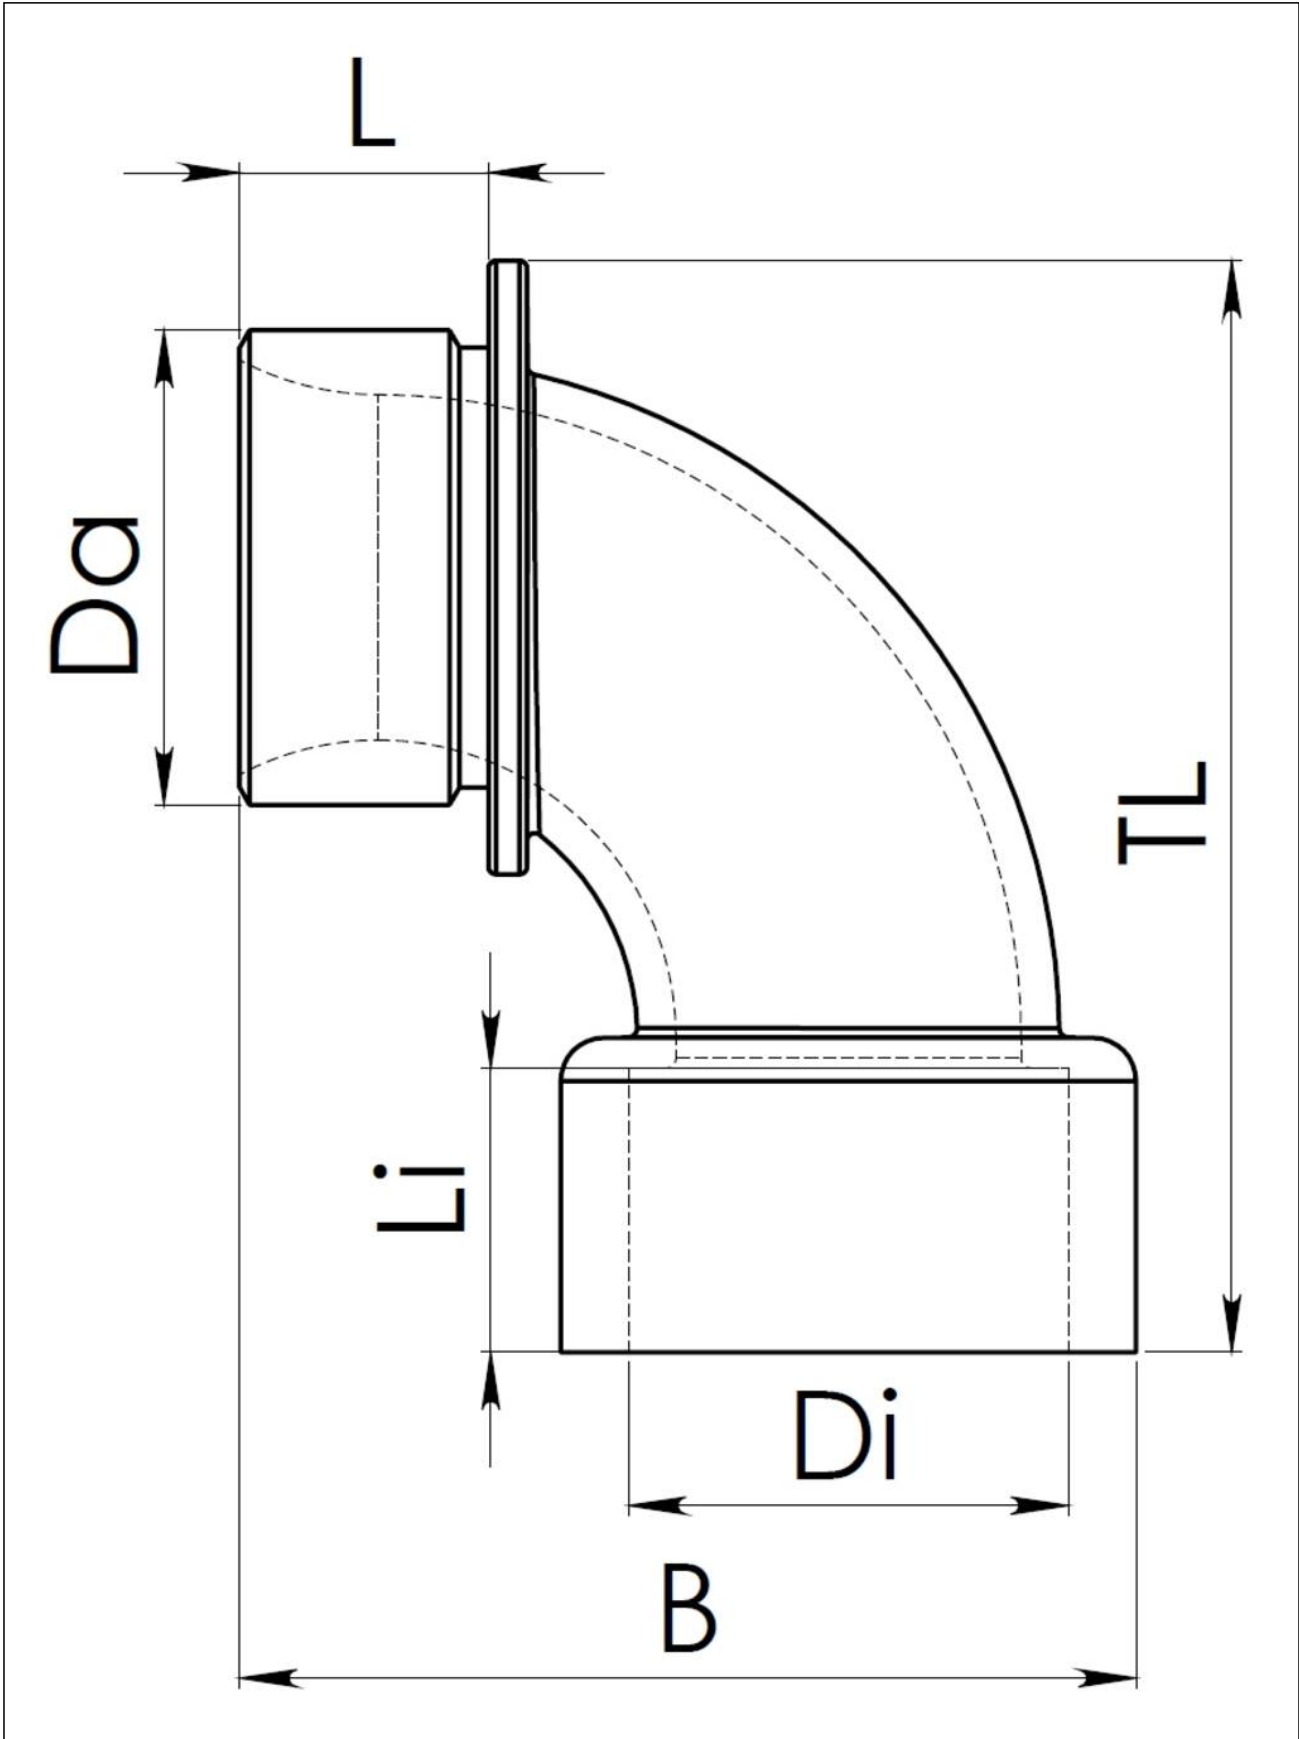

Your Contact:

WISKA India Pvt. Ltd.

Mr. Omkar Ashar · Unit No.247/248,Raheja Tesla Industrial District II , Edison Bldg No.-1A,
Plot No.GEN2/1/C/PART, TTC Industrial Area, MIDC, Juinagar, Navi Mumbai 400705, India

☎ +91-22-4967-1438 · ☎ +91-22-4967-1439 · o.ashar@wiska.in · www.wiska.in