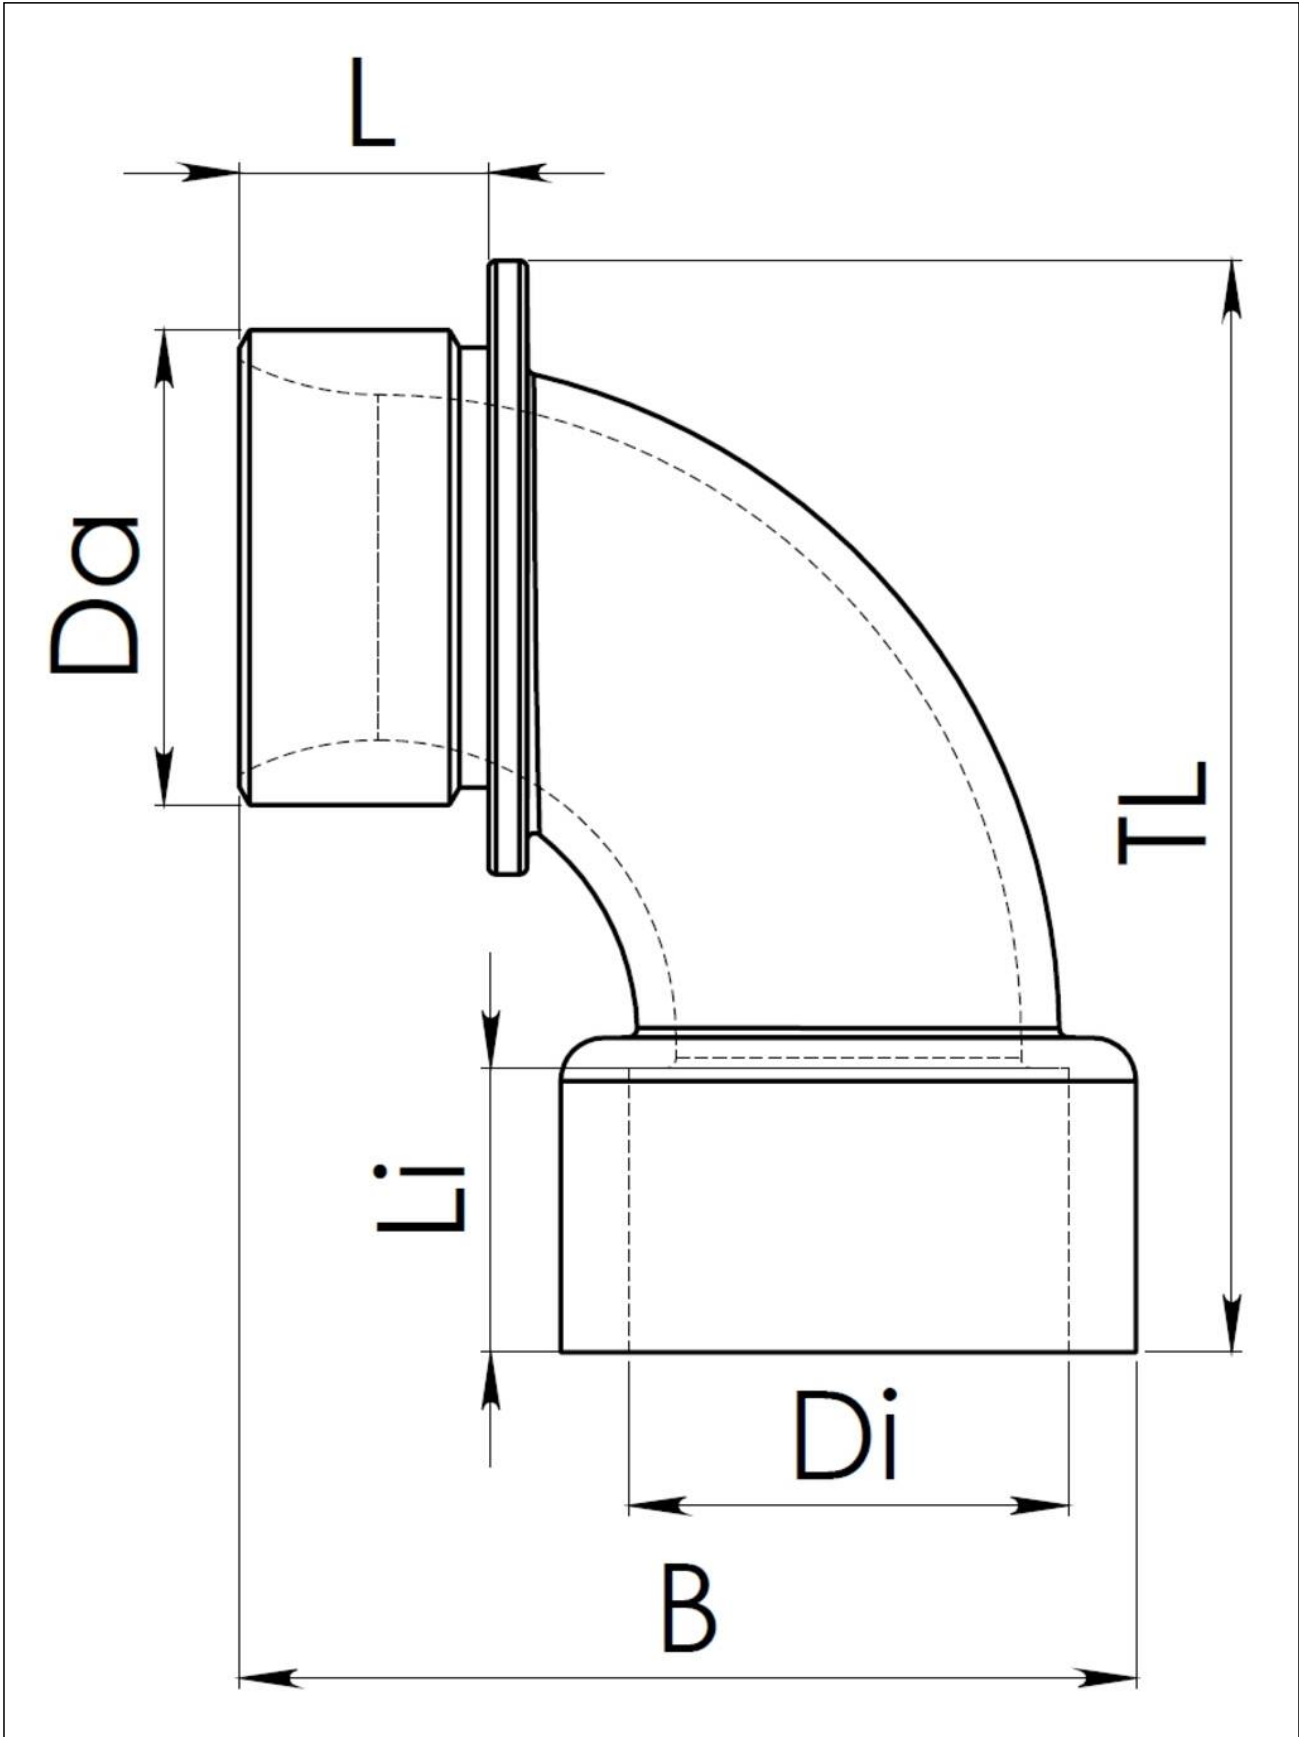

Your Contact:

WISKA India Pvt. Ltd.

Mr. Omkar Ashar · Unit No.247/248,Raheja Tesla Industrial District II , Edison Bldg No.-1A,
Plot No.GEN2/1/C/PART, TTC Industrial Area, MIDC, Juinagar, Navi Mumbai 400705, India

☎ +91-22-4967-1438 · ☎ +91-22-4967-1439 · o.ashar@wiska.in · www.wiska.in