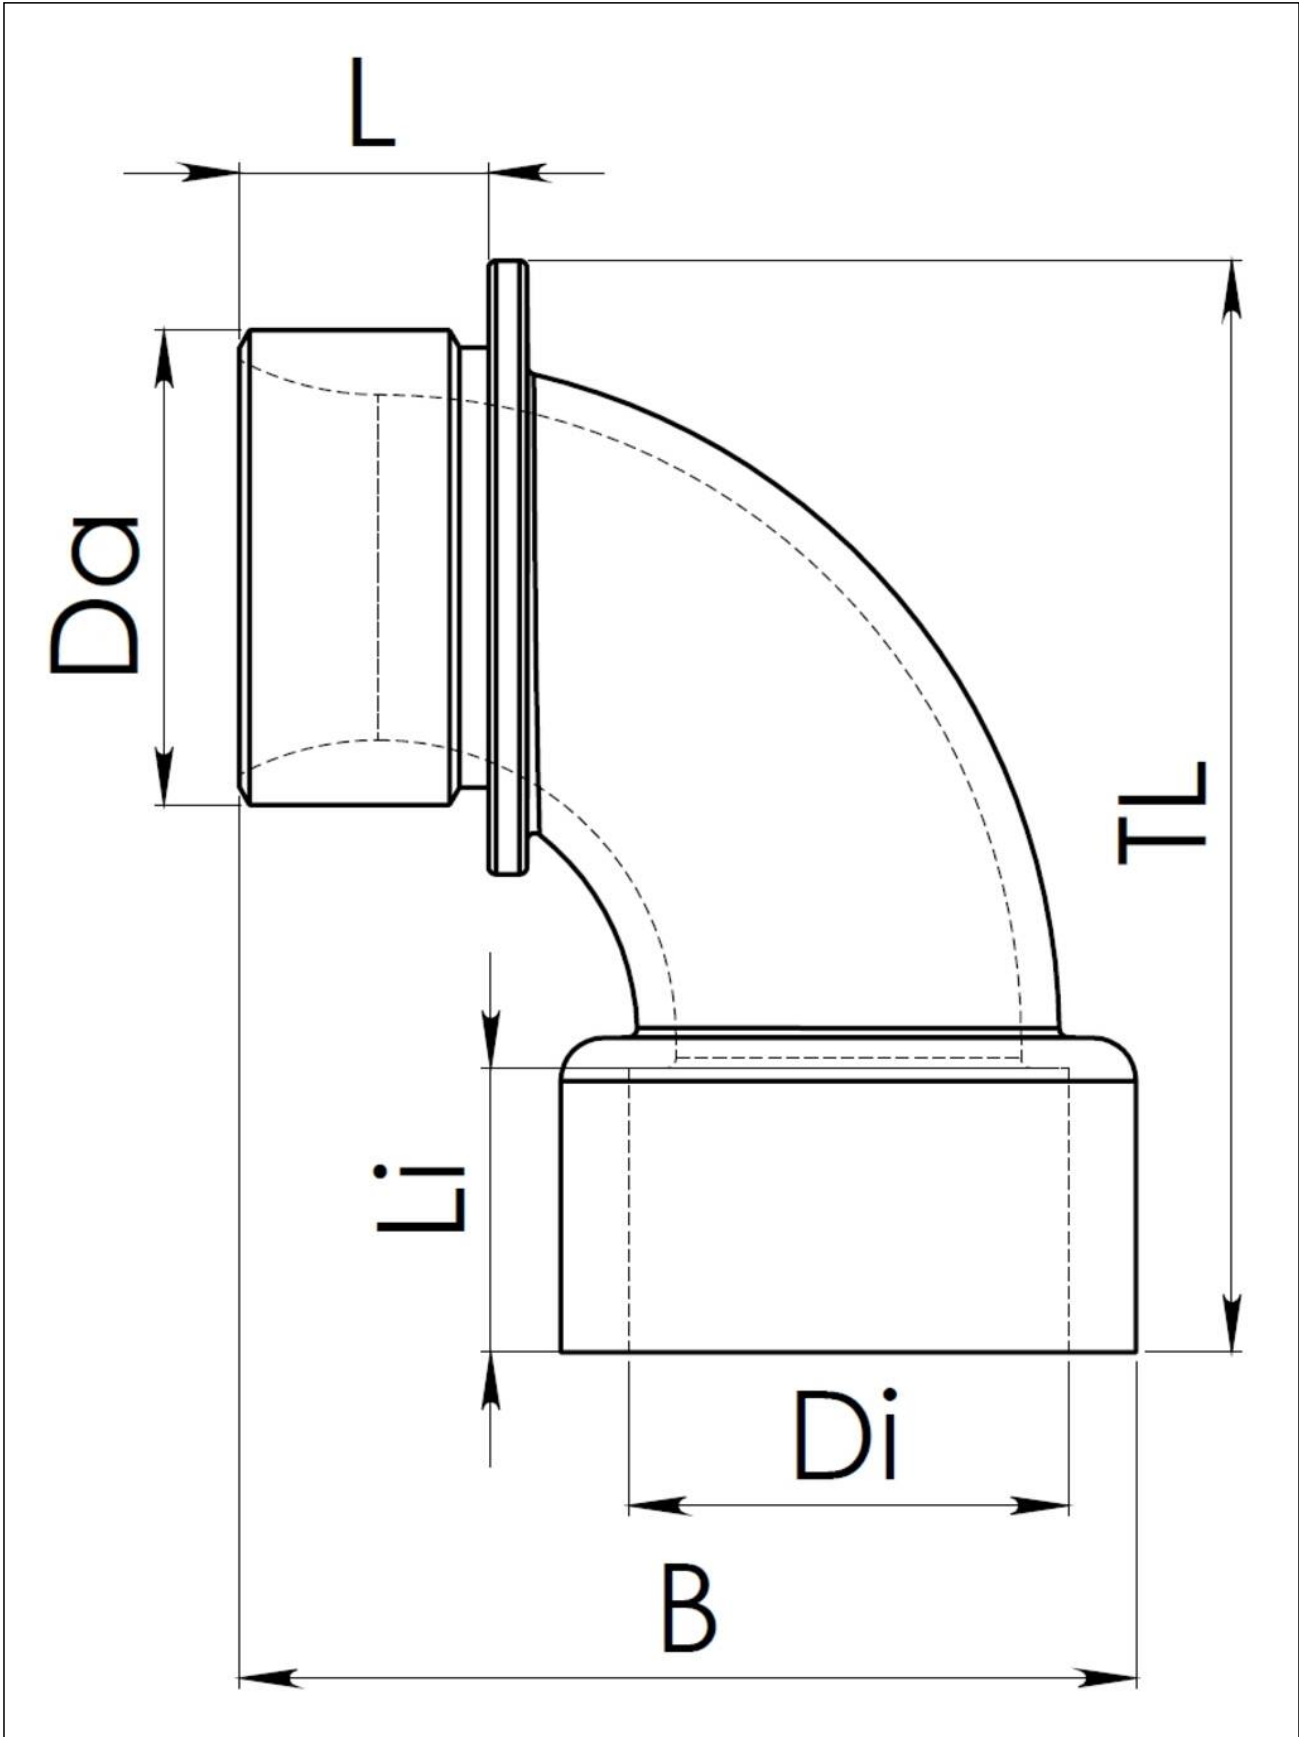

Your Contact:

WISKA India Pvt. Ltd.

Mr. Omkar Ashar · Unit No.247/248, Raheja Tesla Industrial District II , Edison Bldg No.-1A,
Plot No.GEN2/1/C/PART, TTC Industrial Area, MIDC, Juinagar, Navi Mumbai 400705, India

☎ +91-22-4967-1438 · ☎ +91-22-4967-1439 · o.ashar@wiska.in · www.wiska.in

Other technical data on request / subject to change without notice