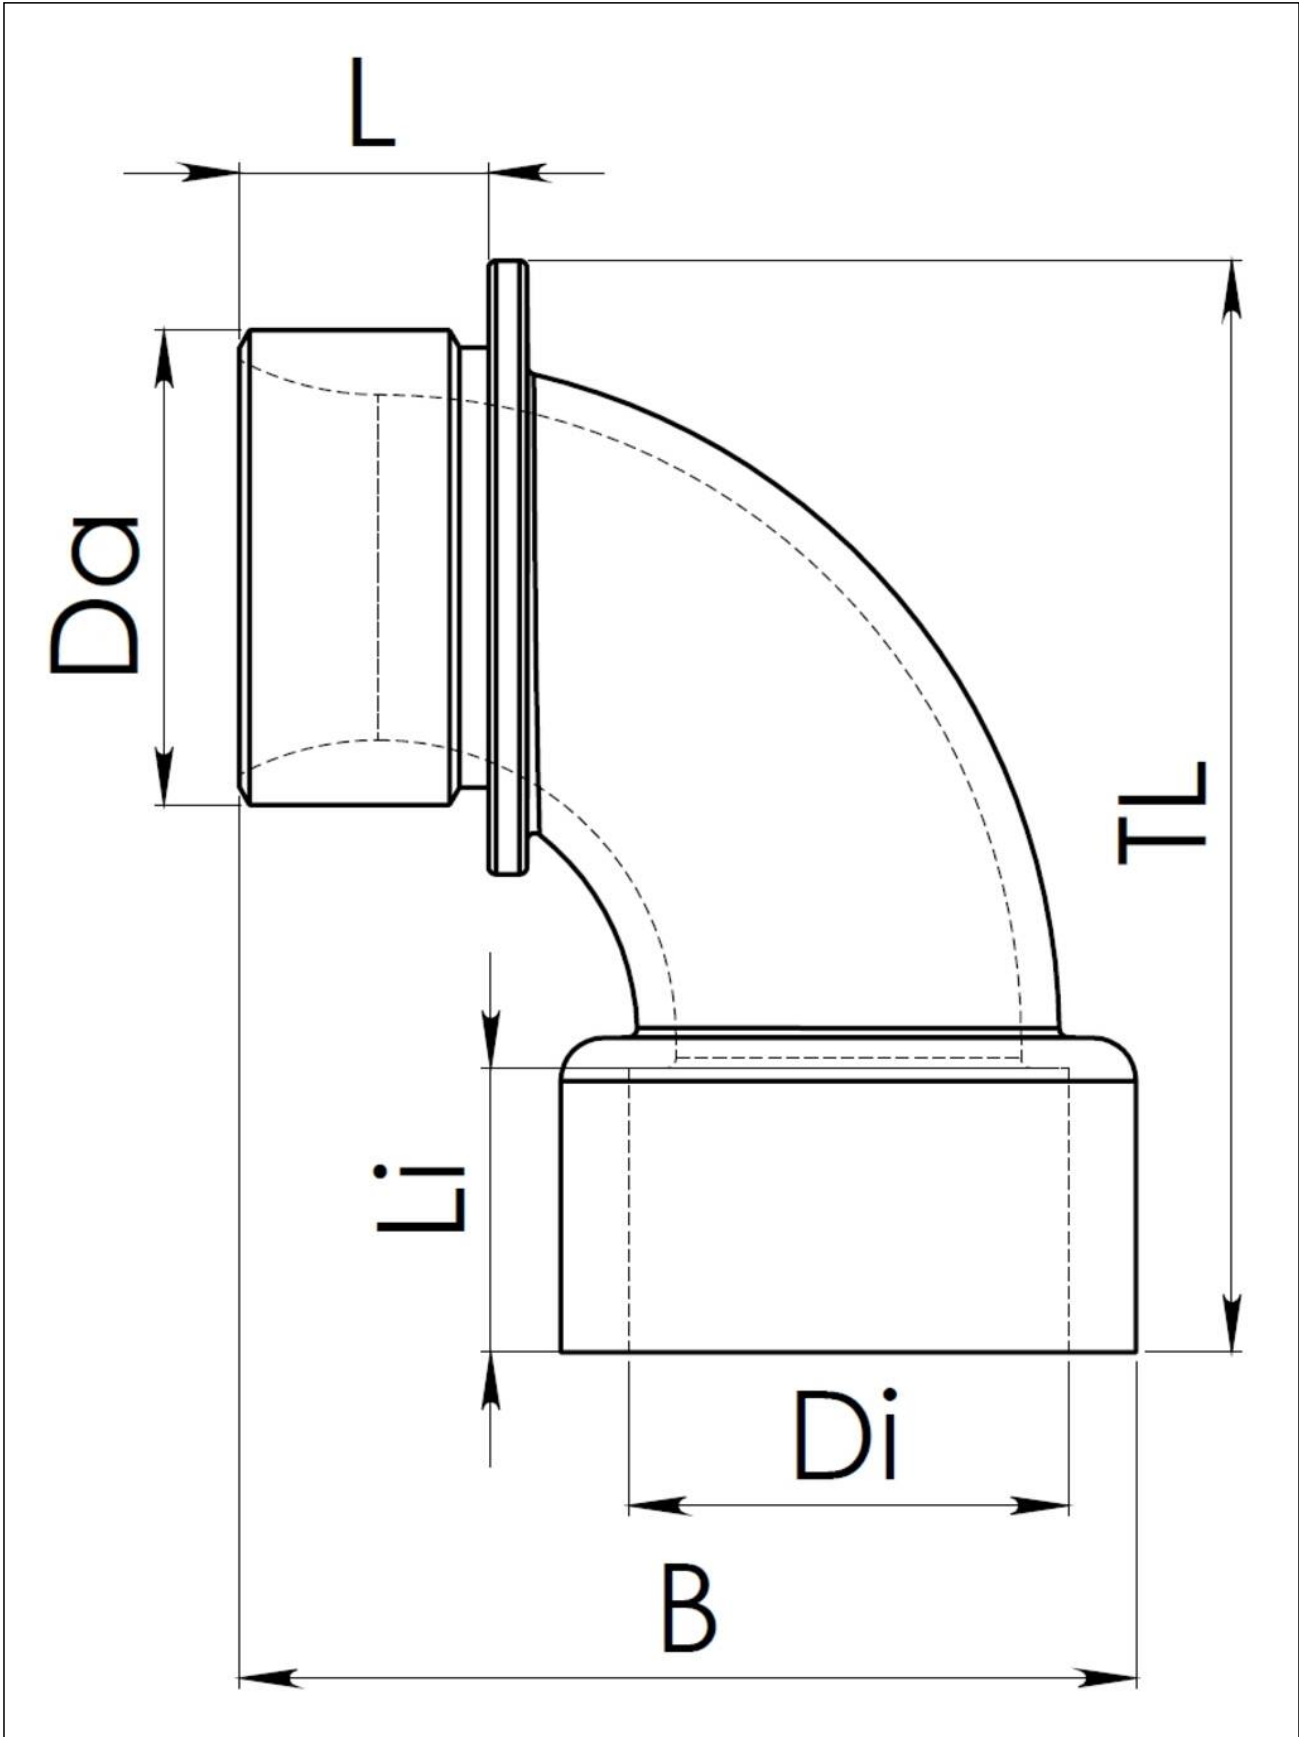

Your Contact:

WISKA India Pvt. Ltd.

Mr. Omkar Ashar · Unit No.247/248, Raheja Tesla Industrial District II , Edison Bldg No.-1A,
Plot No.GEN2/1/C/PART, TTC Industrial Area, MIDC, Juinagar, Navi Mumbai 400705, India

☎ +91-22-4967-1438 · ☎ +91-22-4967-1439 · o.ashar@wiska.in · www.wiska.in