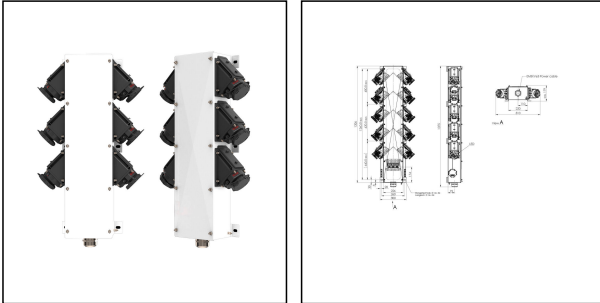

## VARITAIN® Rack 5-5/M63/25kA/LED/TW

Reefer container socket 32A 25kA 440V 3h 10-gang, stainless steel, RAL 9016

Products may differ in size, colour and appearance to those shown. If you require further information or customisation, please contact us directly.

<b>WISKA-Order no.</b>	10110952
<b>Type</b>	VARITAIN® Rack 5-5/M63/25kA/LED/TW
<b>Material</b>	Stainless steel 1.4301 (V2A)
<b>Material protective cap</b>	Polyamide
<b>Socket insert</b>	3 - poles + PE
<b>Clock face position</b>	3h
<b>Number of sockets</b>	10
<b>Breaking capacity</b>	25 kA
<b>Voltage max. (V)</b>	440 V
<b>Type of Voltage</b>	AC
<b>Current</b>	32 A
<b>Protection class</b>	IP66 / IP67
<b>Operational areas</b>	Outdoor
<b>Temp. range min</b>	-25 °C
<b>Temp. range max</b>	45 °C
<b>Type of cable gland</b>	EMSKV-RDE 63/EE56-45
<b>Mounting</b>	Wall, Surface mounting
<b>External dimensions LxWxH</b>	1375x510x179mm
<b>Colour</b>	RAL 9016
<b>Approval</b>	DNV-GL
<b>Tariff number</b>	85366990