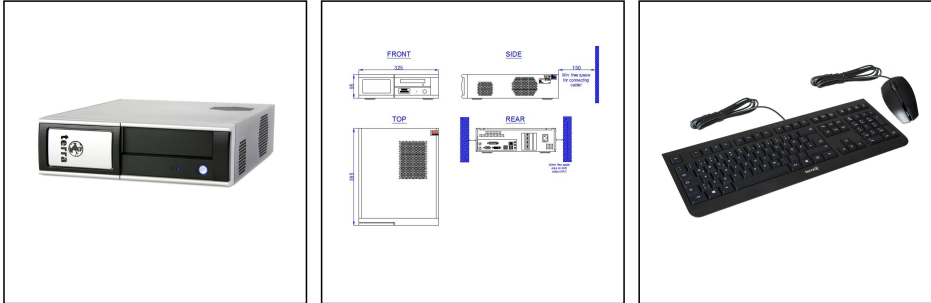

CLIENT4SHIP/i7/240GB/SSD/3D

Work station incl. 240GB SSD, standard type

Products may differ in size, colour and appearance to those shown. If you require further information or customisation, please contact us directly.

Type	CLIENT4SHIP/i7/240GB/SSD/3D
WISKA-Order no.	10111040
Casing	Slim-Line
Material	Steel
Surface	Powder coated
Colour	Black
Operational areas	Indoor
Mounting	Surface mounting
Temp. range min	10 °C
Temp. range max	40 °C
Software	WISKA client
Processor	Intel i7
HDD (Video) type	DDR4/8GB
SSD/HDD (OS) type	SSD/240GB
HDD (Video) type	none
Ethernet	1 x GB-LAN/RJ45
Port	4x USB 3.0
Monitor Interface	3x mini DP
Monitor max.	3 ST
Bluetooth	No
Voltage	100 V - 240 V
Type of Voltage	AC
Frequency	50/60 Hz
Wattage	300 W
Vibration (0-100Hz)	0,7 g

☎ +91-22-4967-1438 · ☎ +91-22-4967-1439 · o.ashar@wiska.in · www.wiska.in

Weight	6,5 kg
Tariff number	84715000

Remarks:

WISKA VIEW Workstation CLIENT4SHIP
with standard configuration, incl.
Operating system WINx, 240 GB SSD,
Intel i7 processor and graphics card
with 3x mini-DP outputs for
Max. 3 monitors
Including CCTV client software and setup
for the ordered system.
USB standard keyboard (US layout)
and USB mouse
1x Patchable Cat6/2m
2x RJ45 connectors
Anti-vibration kit AVK-02 not included