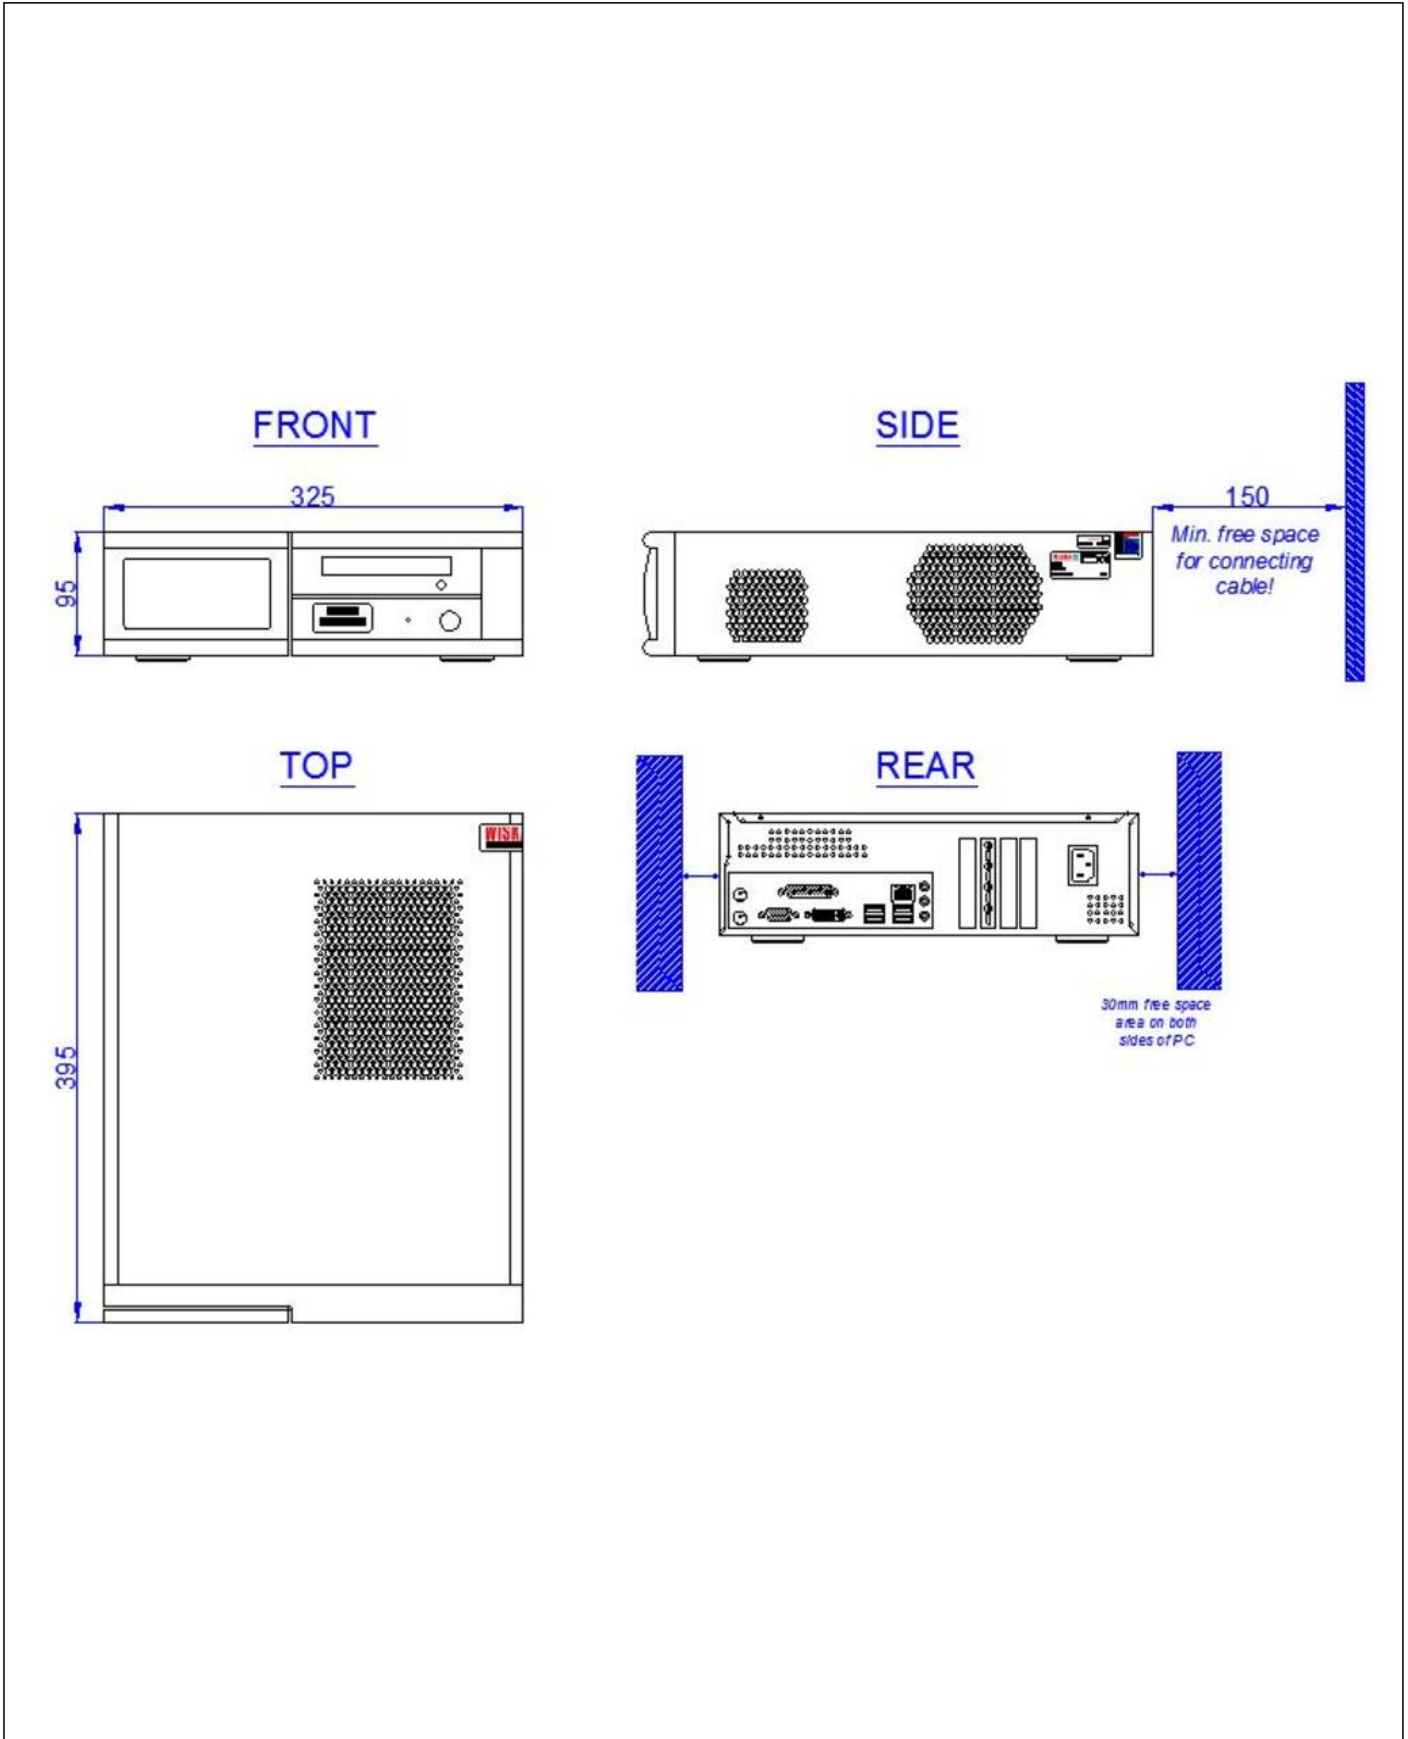

Your Contact:

WISKA India Pvt. Ltd.

Mr. Omkar Ashar · Unit No.247/248,Raheja Tesla Industrial District II , Edison Bldg No.-1A,
Plot No.GEN2/1/C/PART, TTC Industrial Area, MIDC, Juinagar, Navi Mumbai 400705, India

+91-22-4967-1438 · +91-22-4967-1439 · o.ashar@wiska.in · www.wiska.in