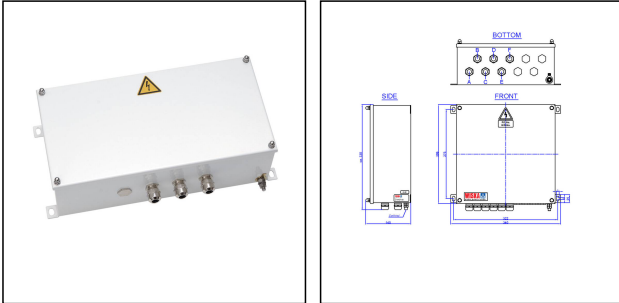

## SWITCH/8P/GBit/4POE+/1SFP/OUT

Products may differ in size, colour and appearance to those shown. If you require further information or customisation, please contact us directly.

<b>Type</b>	SWITCH/8P/GBit/4POE+/1SFP/OUT
<b>WISKA-Order no.</b>	10111712
<b>Material</b>	Stainless steel
<b>Colour</b>	RAL 9016
<b>Operational areas</b>	Outdoor
<b>Mounting</b>	Surface mounting
<b>Temp. range min</b>	-40 °C
<b>Temp. range max</b>	75 °C
<b>Protection class</b>	IP66 / IP67
<b>Software</b>	Unmanaged
<b>PoE ports</b>	8
<b>PoE+ ports</b>	4
<b>RJ45 ports</b>	8
<b>SFP ports</b>	1
<b>FOC ports</b>	0
<b>Advice</b>	Boxed
<b>Voltage</b>	100 V - 240 V
<b>Type of Voltage</b>	AC
<b>Frequence</b>	50/60 Hz
<b>Wattage</b>	120 W
<b>Weight</b>	7,5 kg
<b>Tariff number</b>	85176200

☎ +91-22-4967-1438 · ☎ +91-22-4967-1439 · o.ashar@wiska.in · www.wiska.in

**4x RJ-45 Gbit**  
**4x RJ-45 Gbit/POE+**  
**1x SFP Gbit/MM**  
**incl. splice box/SFP module**  
**PoE power budget: 120W**  
**Mounting: Outdoor**  
**Colour: RAL9016**  
**Operating Temperature: -40-75°C**  
**Power: 100-240VAC/50-60HZ**  
**Housing: IBS3030,**  
**Stainless Steel, IP66/67**