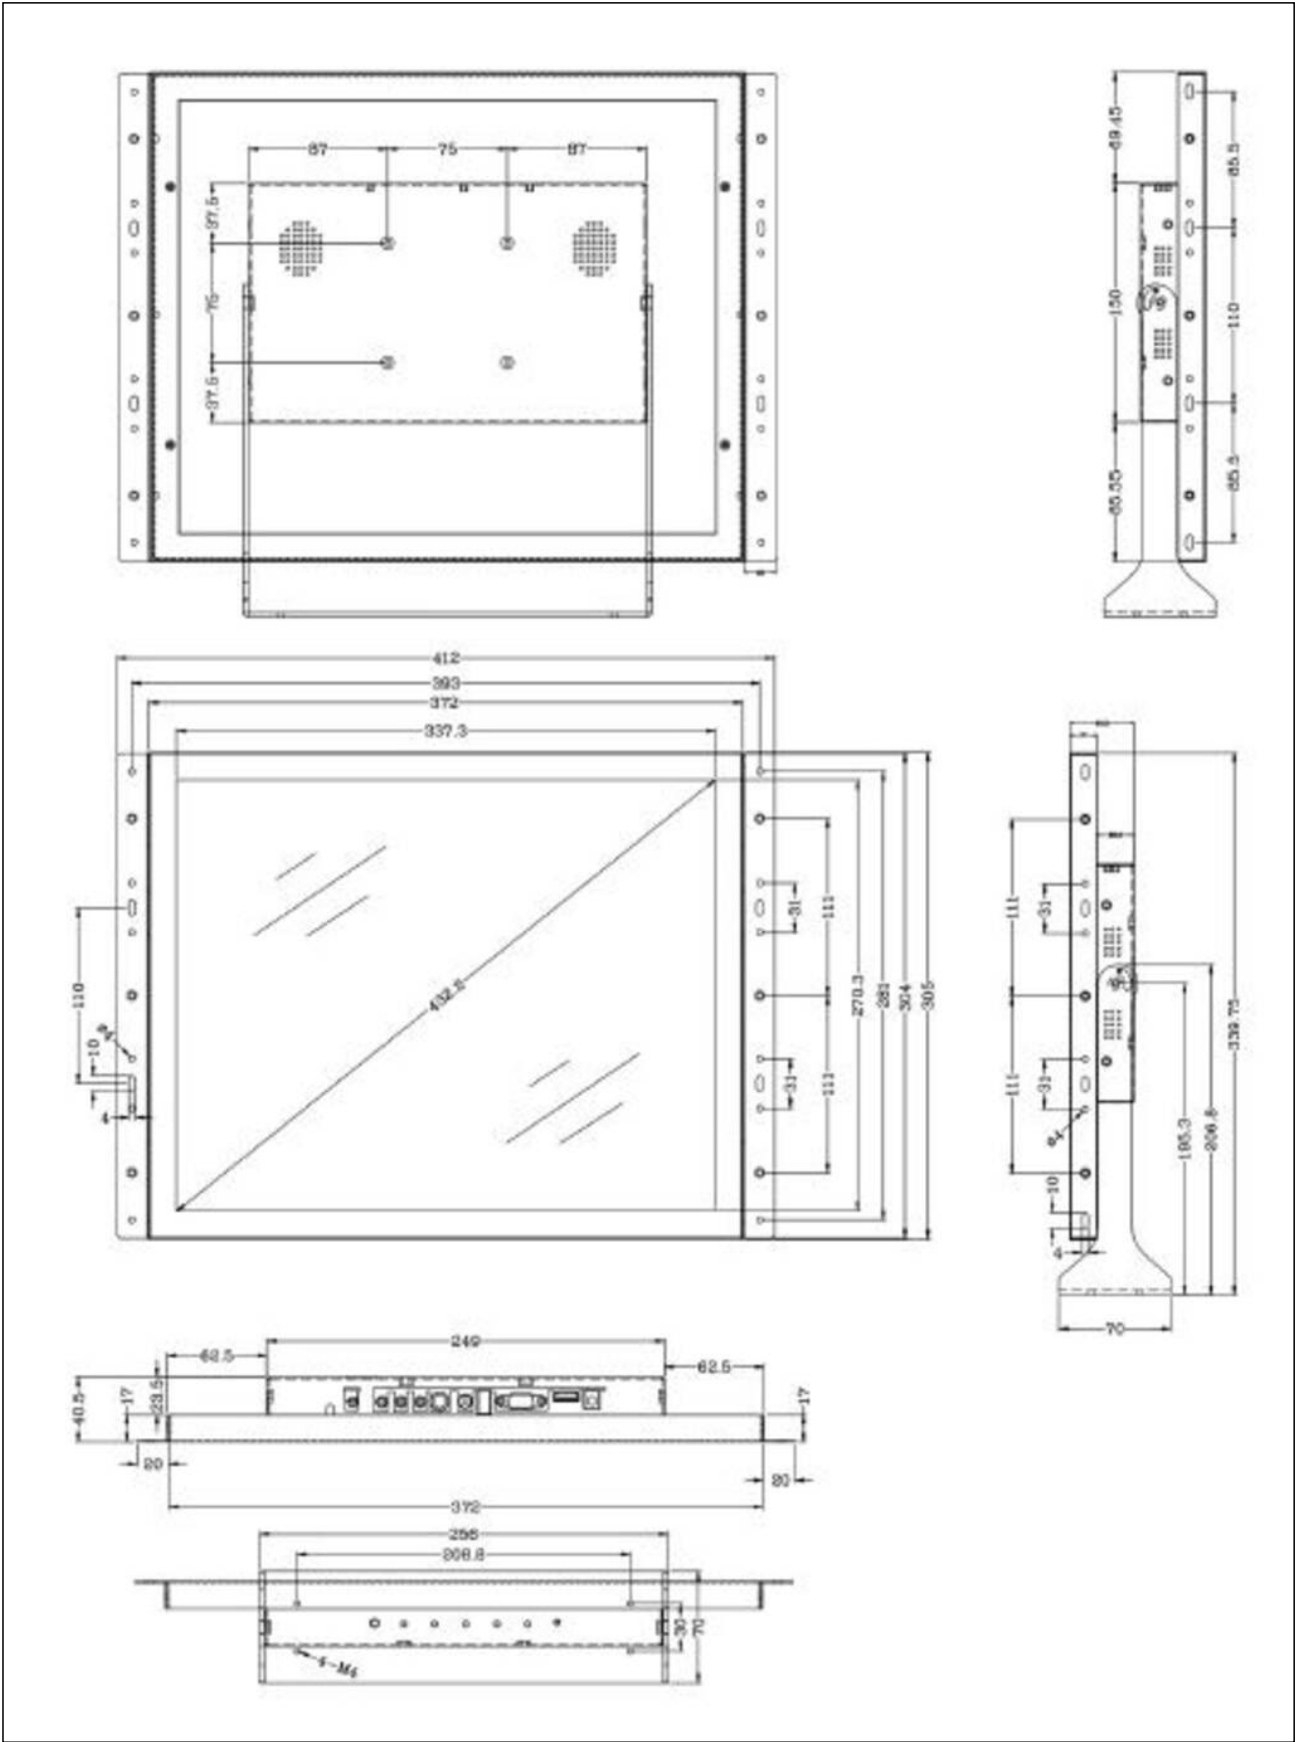

Your Contact:

WISKA India Pvt. Ltd.

Mr. Omkar Ashar · Unit No.247/248, Raheja Tesla Industrial District II , Edison Bldg No.-1A,
Plot No.GEN2/1/C/PART, TTC Industrial Area, MIDC, Juinagar, Navi Mumbai 400705, India

☎ +91-22-4967-1438 · ☎ +91-22-4967-1439 · o.ashar@wiska.in · www.wiska.in