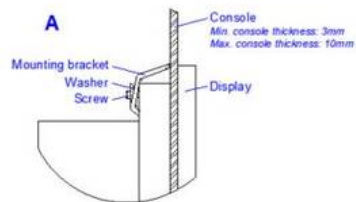

PANEL CUTOUT

Your Contact:

WISKA India Pvt. Ltd.

Mr. Omkar Ashar · Unit No.247/248,Raheja Tesla Industrial District II , Edison Bldg No.-1A,
Plot No.GEN2/1/C/PART, TTC Industrial Area, MIDC, Juinagar, Navi Mumbai 400705, India

☎ +91-22-4967-1438 · ☎ +91-22-4967-1439 · o.ashar@wiska.in · www.wiska.in