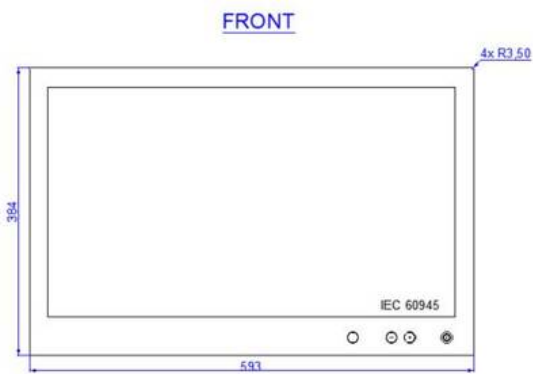

PANEL CUTOUT