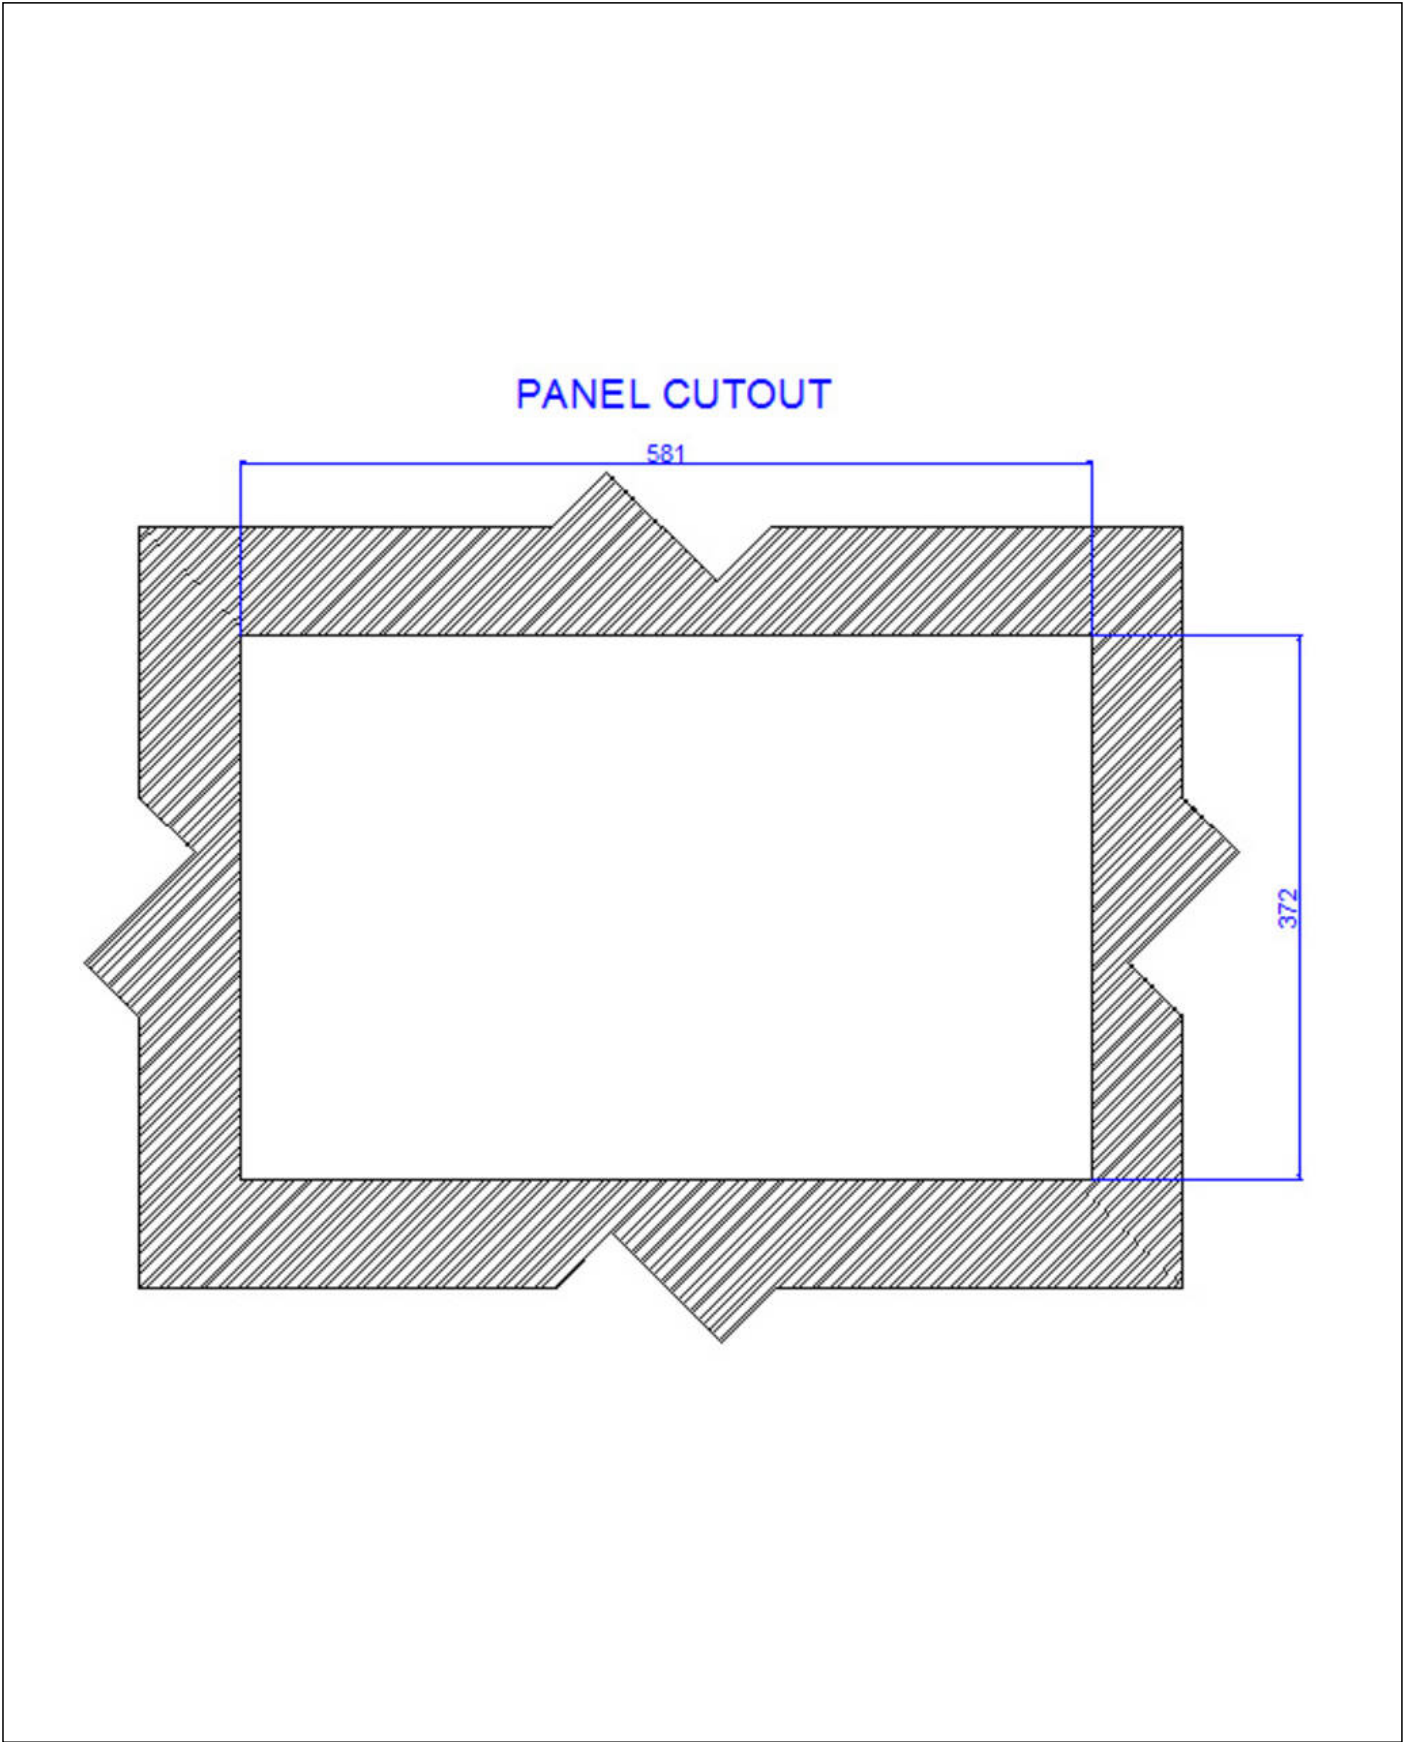

Your Contact:

WISKA India Pvt. Ltd.

Mr. Omkar Ashar · Unit No.247/248,Raheja Tesla Industrial District II , Edison Bldg No.-1A,
Plot No.GEN2/1/C/PART, TTC Industrial Area, MIDC, Juinagar, Navi Mumbai 400705, India

☎ +91-22-4967-1438 · ☎ +91-22-4967-1439 · o.ashar@wiska.in · www.wiska.in