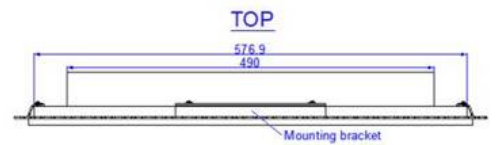

PANEL CUTOUT