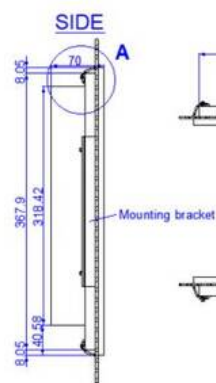

PANEL CUTOUT