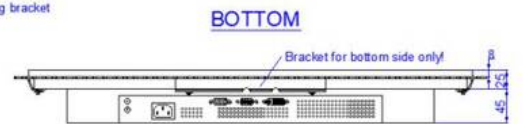

PANEL CUTOUT