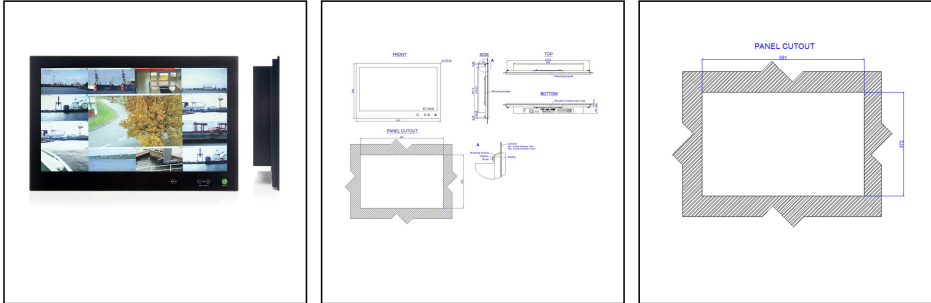

TFT27/HD/CONS/IEC60945/MMD

TFT Monitor 27"

Products may differ in size, colour and appearance to those shown. If you require further information or customisation, please contact us directly.

Type	TFT27/HD/CONS/IEC60945/MMD
WISKA-Order no.	10111904
Protection class	IP66
Temp. range min	-15 °C
Temp. range max	55 °C
Humidity	95 %
Operational areas	ECR/CCR/Wheelhouse, Indoor
Range of use	IEC 60945
Mounting	Recessed mounting
Colour	Black
Resolution	1280x1024
TFT size	27"
Light intensity	300 cd/m ²
Contrast Ratio	3000:1
Aspect Ratio	16:9
CCTV add-on	Dimming (100%), Option: Desk bracket, Option: Wall bracket
Port	HDMI, Display Port
Type of Voltage	AC
Frequence	50/60 Hz
Wattage	75 W
Weight	11 kg