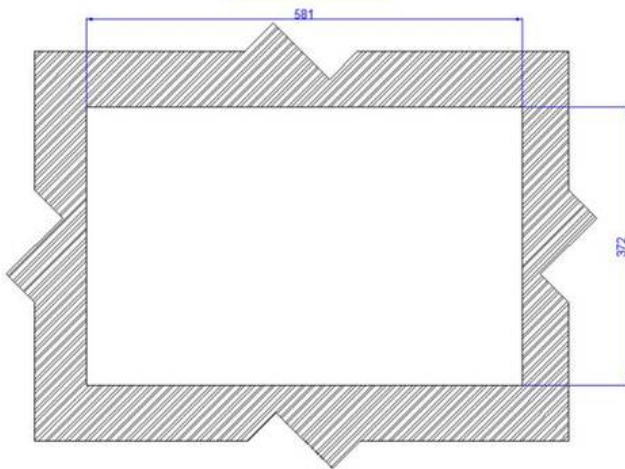

PANEL CUTOUT