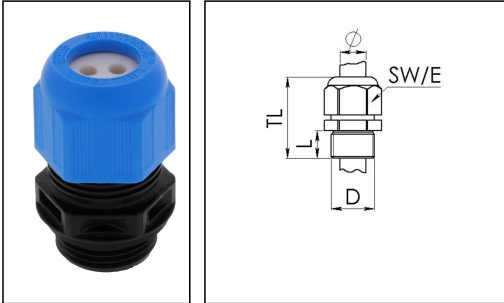

ESKE/1-i 20 MFD 04/030

Ex Cable gland, plastic, RAL 9005/5012, M20, with mounted MFD

Products may differ in size, colour and appearance to those shown. If you require further information or customisation, please contact us directly.

Material cable gland	Polyamide
Material sealing gasket	TPE, EPDM
Temp. range min	-40 °C
Temp. range max	75 °C
Protection class	IP66 / IP68 (5 bar 30 min)
Type of protection	Ex eb, Ex tb
Ex-Certificate	ATEX, IECEx
Glow wire test	750 °C
Thread type	M
Ø Connection thread D	20
Lead	1,5
Length screw-in thread L	10 mm
Ø cable diameter min	2,7 mm
Ø cable diameter max	3 mm
Number of cable entries	4
Key width SW	24 mm
Collar diameter (E)	27 mm
Total length TL	36 mm - 45 mm
Install. torques fitting	2,3 N m
Install. torques cap nut	1,5 N m
Equipment	Incl. connection thread gasket
Product Color	RAL 5012 / RAL 9005
Order no. RAL 9005	10112086
Type	ESKE/1-i 20 MFD 04/030
Packing unit	50