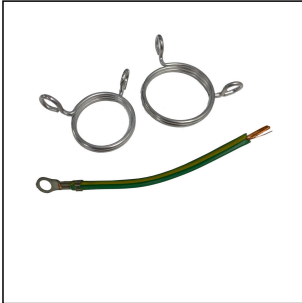

E-SPRING25

Products may differ in size, colour and appearance to those shown. If you require further information or customisation, please contact us directly.

Material	Stainless steel
Glow wire test	650 °C
Type of cable gland	M 25 x 1,5
Type	E-SPRING25
WISKA-Order no.	10112330
Packing unit	5

Remarks:

M25 Earthing Springs c/w Earth Leads & Screws (pack = 5)

Brass earthing spring M25 suitable for COMBI

12.05.2026

Your Contact:

WISKA India Pvt. Ltd.

Mr. Omkar Ashar · Unit No.247/248,Raheja Tesla Industrial District II , Edison Bldg No.-1A,
Plot No.GEN2/1/C/PART, TTC Industrial Area, MIDC, Juinagar, Navi Mumbai 400705, India