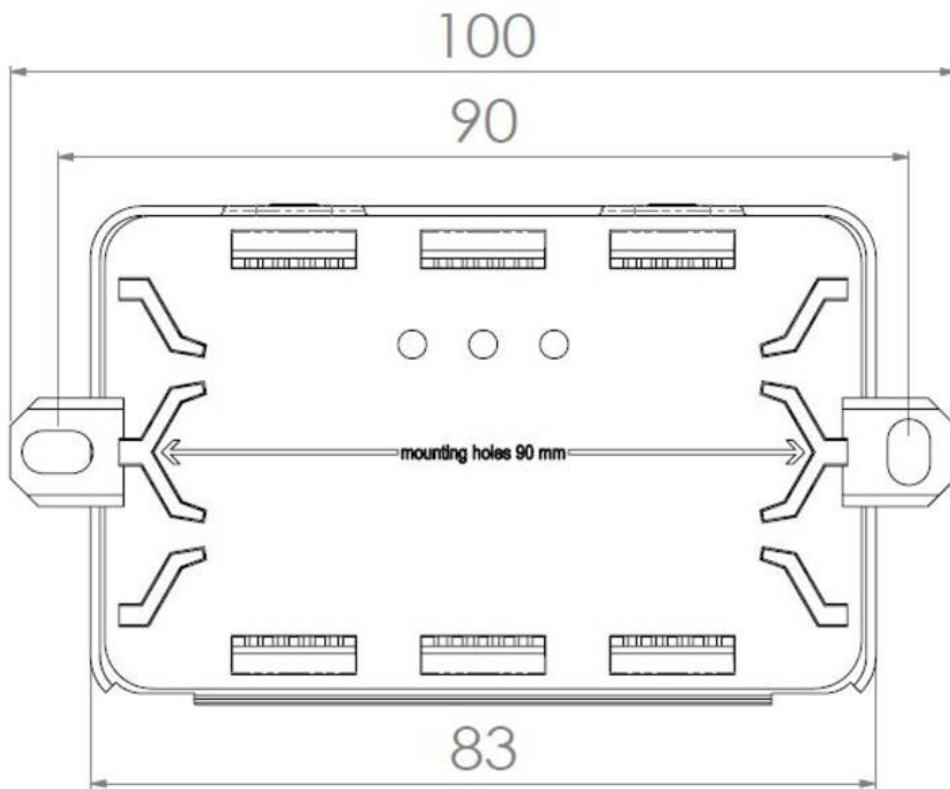

Your Contact:

WISKA India Pvt. Ltd.

Mr. Omkar Ashar · Unit No.247/248,Raheja Tesla Industrial District II , Edison Bldg No.-1A,
Plot No.GEN2/1/C/PART, TTC Industrial Area, MIDC, Juinagar, Navi Mumbai 400705, India

☎ +91-22-4967-1438 · ☎ +91-22-4967-1439 · o.ashar@wiska.in · www.wiska.in

Other technical data on request / subject to change without notice