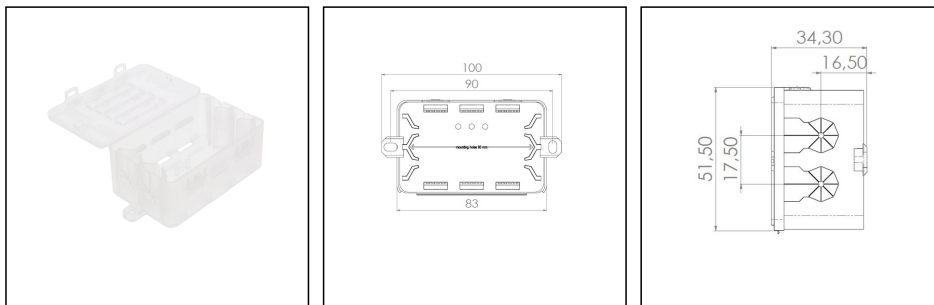

KonnektIT 204 CL

Junction box 100x52x34mm Polyethylene clear

Products may differ in size, colour and appearance to those shown. If you require further information or customisation, please contact us directly.

Material	Polypropylene
Protection class	IP20
Temp. range min	-30 °C
Temp. range max	60 °C
Temperatures during install.	-5 °C - 60 °C
Glow wire test	750 °C
Voltage	400 V
Rated cross section	1,5 mm ²
Fixing	2 external mounting feet
External dimensions LxWxH	100 x 51,5 x 34 mm
Product Color	transparent
WISKA-Order no.	10112581
Type	KonnektIT 204 CL
Packing unit	10
EAN number	4007686298949
Tariff number	39269097
ETIM-Classification	EC002600