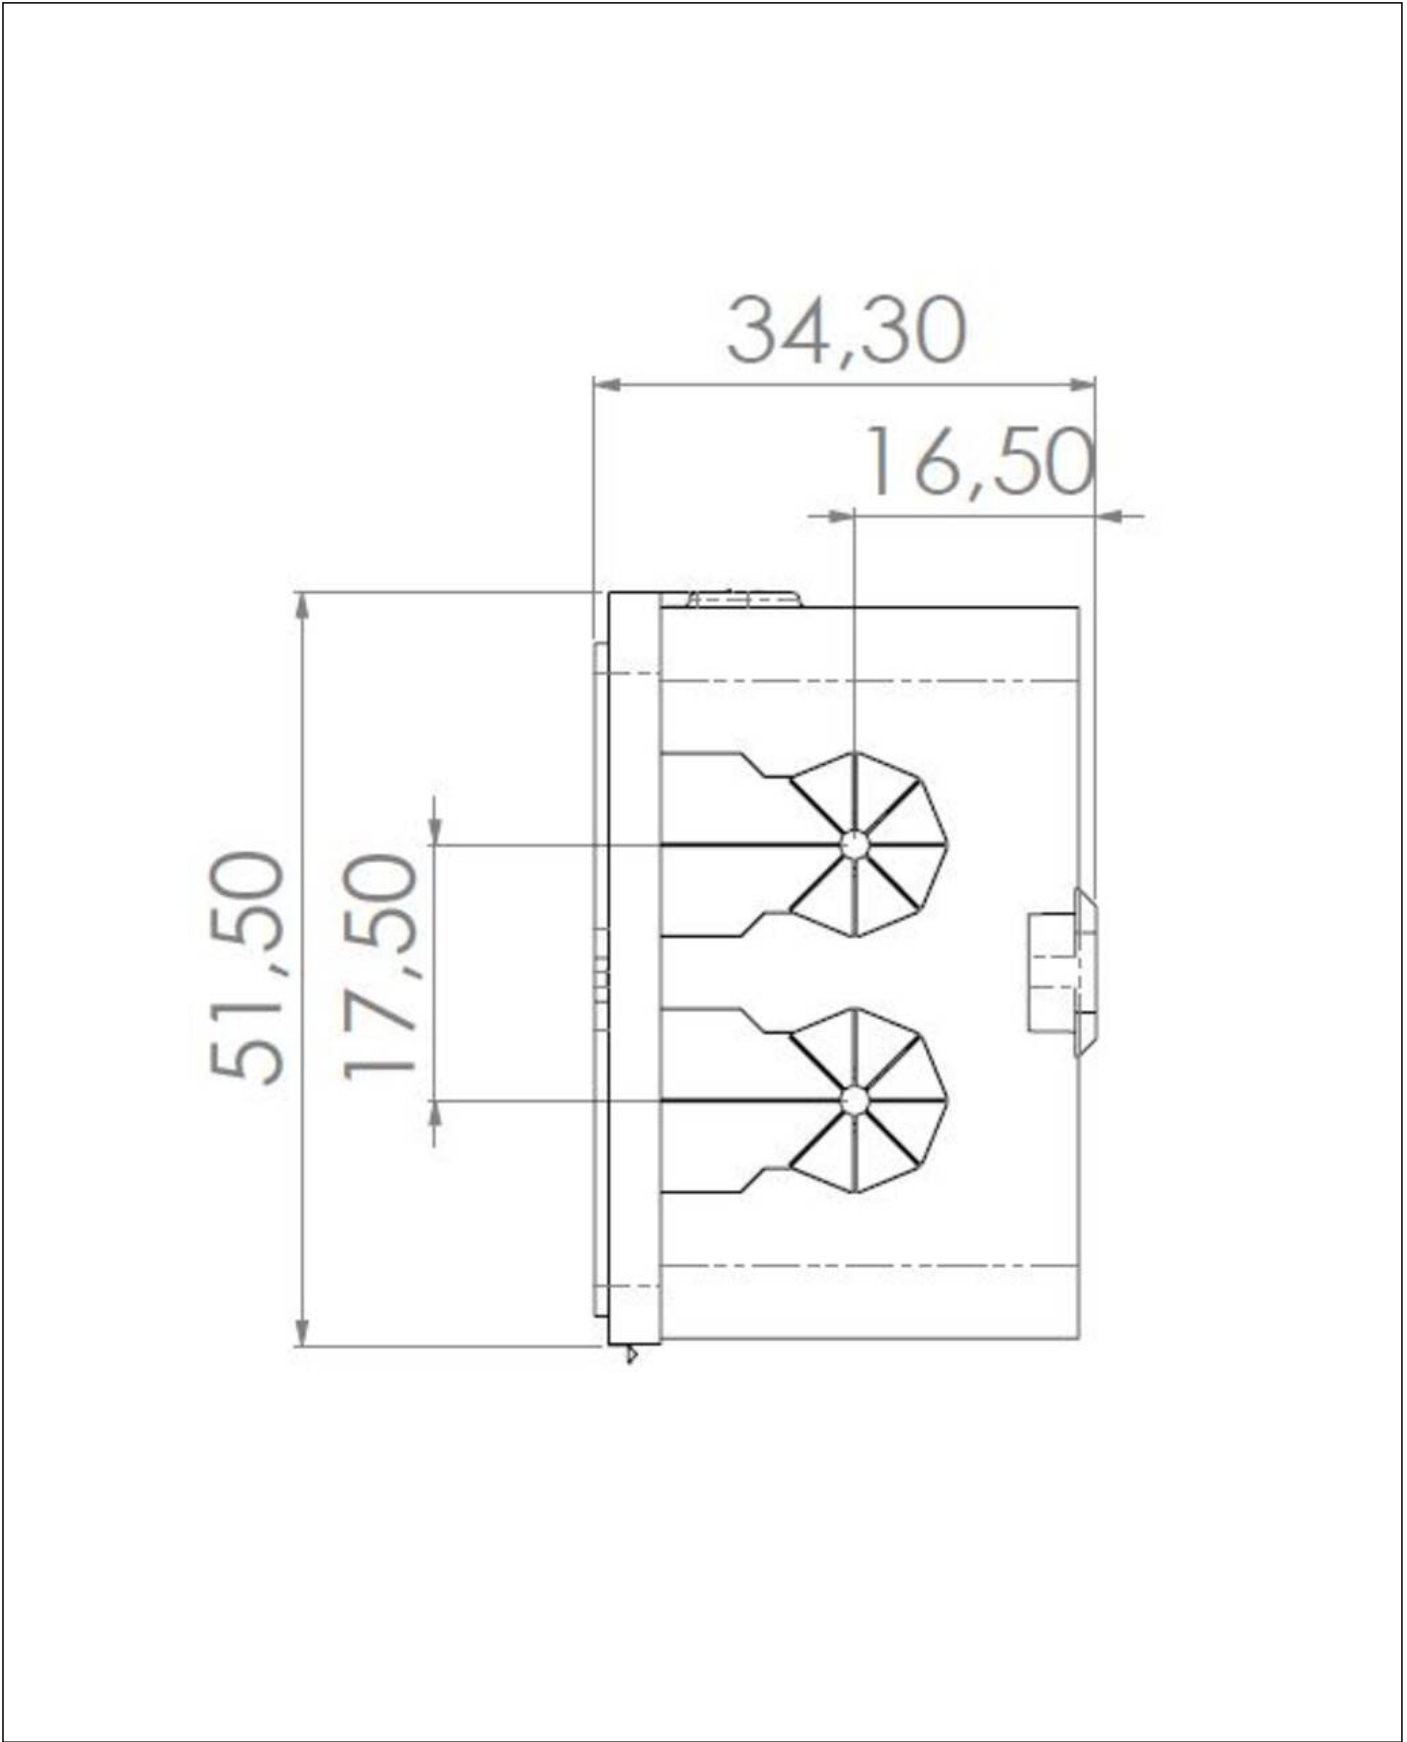

Your Contact:

WISKA India Pvt. Ltd.

Mr. Omkar Ashar · Unit No.247/248,Raheja Tesla Industrial District II , Edison Bldg No.-1A,
Plot No.GEN2/1/C/PART, TTC Industrial Area, MIDC, Juinagar, Navi Mumbai 400705, India

☎ +91-22-4967-1438 · ☎ +91-22-4967-1439 · o.ashar@wiska.in · www.wiska.in

Other technical data on request / subject to change without notice