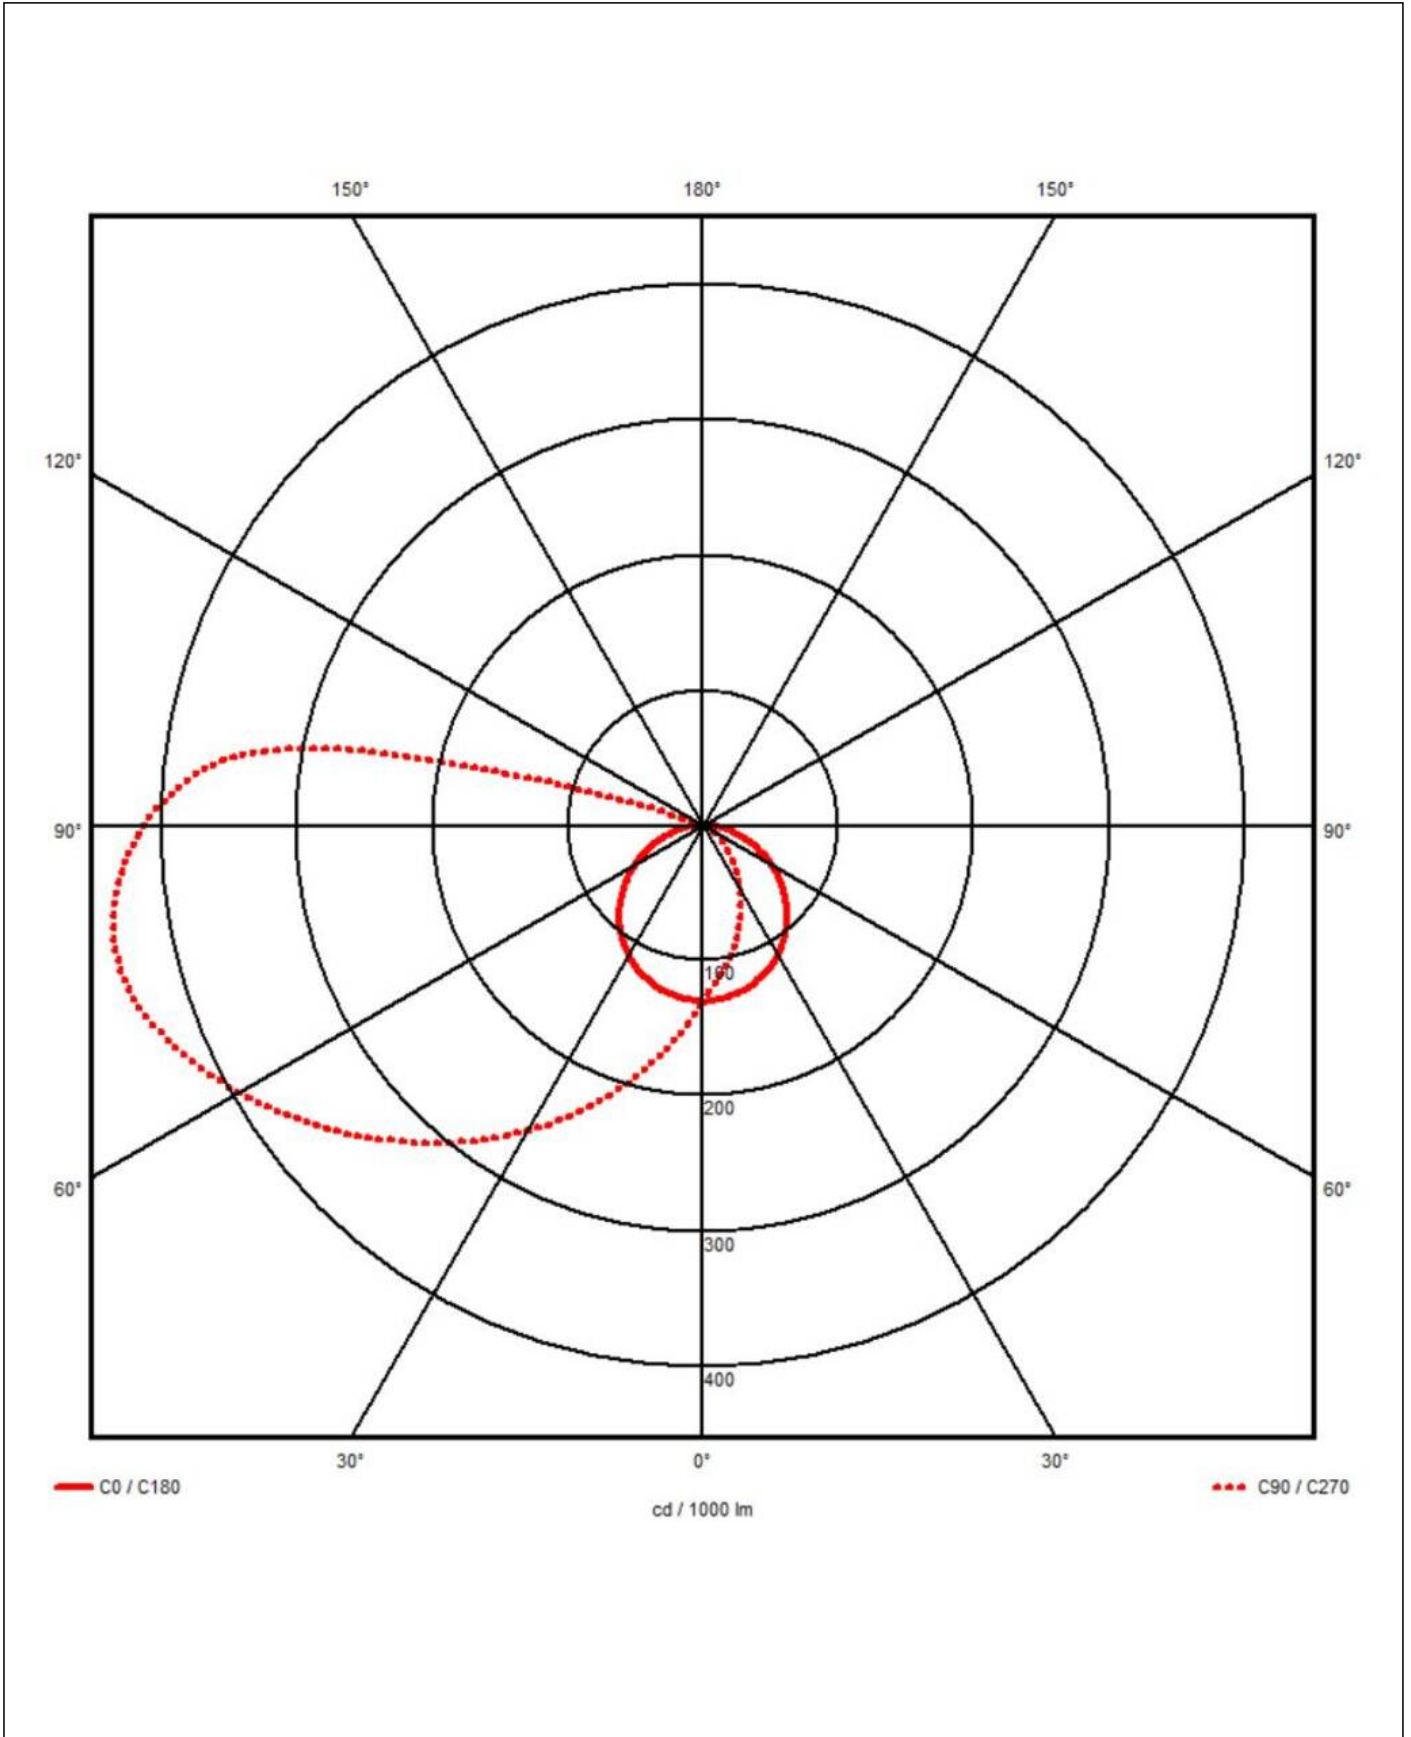

Your Contact:

WISKA India Pvt. Ltd.

Mr. Omkar Ashar · Unit No.247/248,Raheja Tesla Industrial District II , Edison Bldg No.-1A,
Plot No.GEN2/1/C/PART, TTC Industrial Area, MIDC, Juinagar, Navi Mumbai 400705, India

☎ +91-22-4967-1438 · ☎ +91-22-4967-1439 · o.ashar@wiska.in · www.wiska.in

Other technical data on request / subject to change without notice