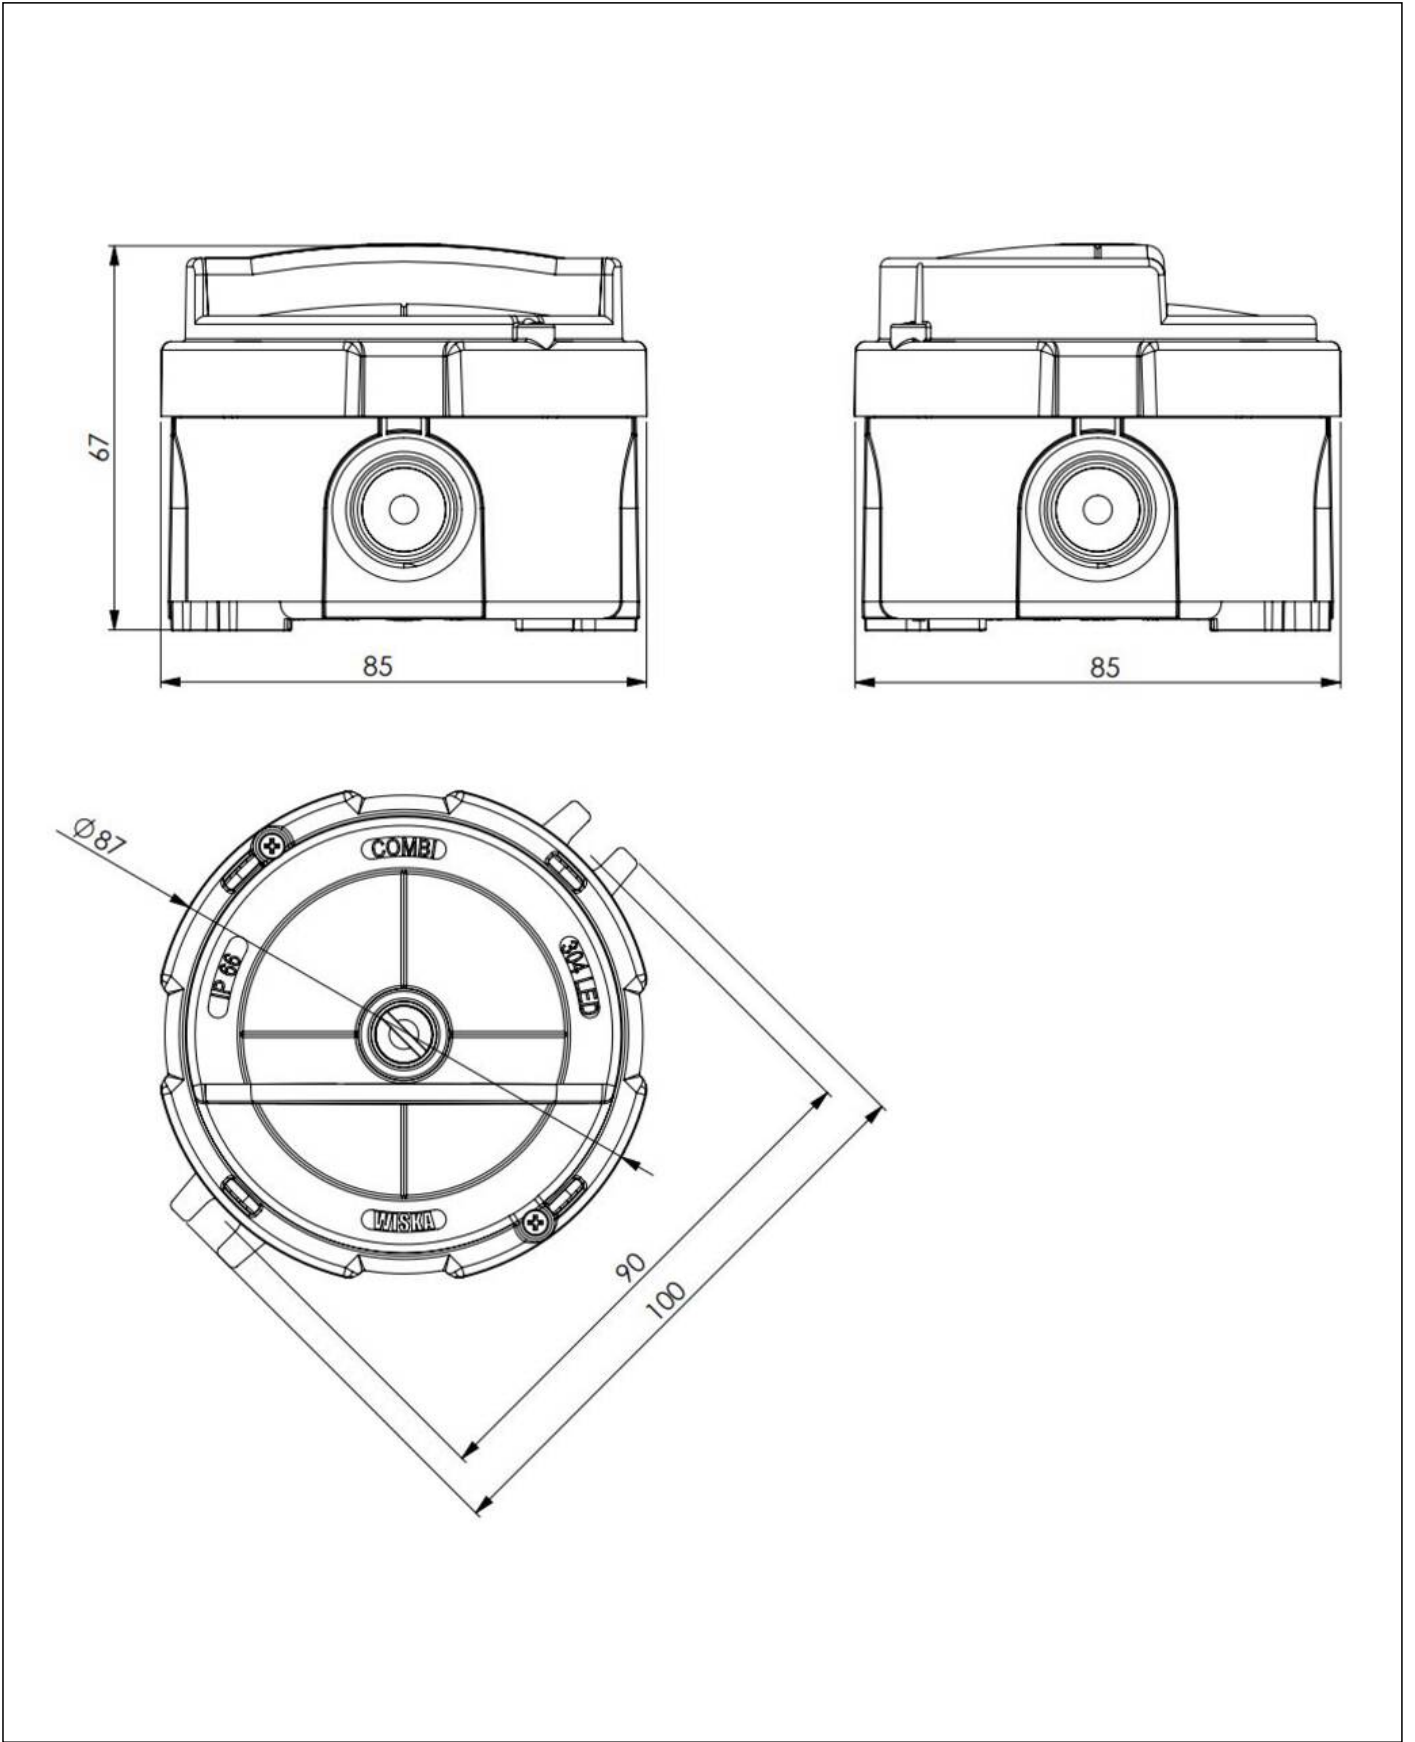

Your Contact:

WISKA India Pvt. Ltd.

Mr. Omkar Ashar · Unit No.247/248,Raheja Tesla Industrial District II , Edison Bldg No.-1A,
Plot No.GEN2/1/C/PART, TTC Industrial Area, MIDC, Juinagar, Navi Mumbai 400705, India

☎ +91-22-4967-1438 · ☎ +91-22-4967-1439 · o.ashar@wiska.in · www.wiska.in