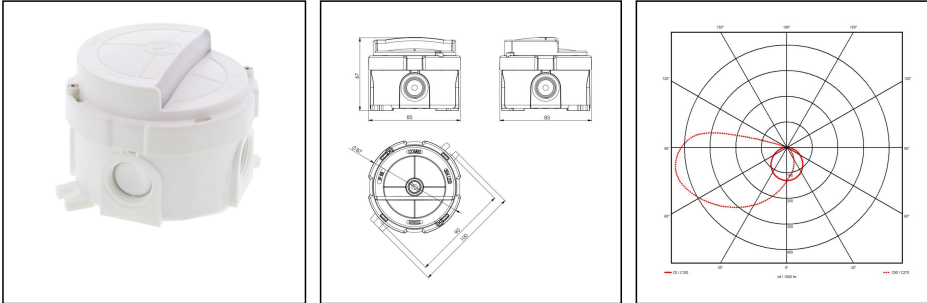

COMBI 304 LED Light AC WH

LED multi-purpose luminaire 304 plastic 2,5W, 230VAC

Products may differ in size, colour and appearance to those shown. If you require further information or customisation, please contact us directly.

WISKA-Order no.	10112594
Type	COMBI 304 LED Light AC WH
Material	Plastic
Globe colour	Opal
Power[^]	2,5 W
Voltage	230 V
Protection class	IP66
Type of Voltage	AC / DC
Frequence	50/60 Hz
Operational areas	Indoor, Outdoor
Temp. range min	-20 °C
Temp. range max	45 °C
Lightsource	LED
Lightsource incl.	Yes
Colour temperature	2700 K
Luminous flux	200 lm
Colour rendering index	RA>90
Type of cable gland	M 20 x 1,5
Average lamp durability	30000 h
Rated Lifetime	L90/B10 @Ta +45 °C
Mounting	Surface mounting, Wall
Colour	White
External dimensions LxWxH	Ø 87 x 67 mm
Weight	0,16 kg