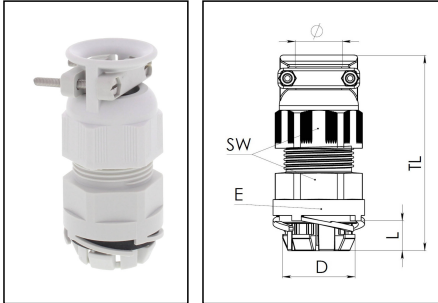

ESKVZ-P 20 LG

Cable gland with external strain relief, plastic, M20, RAL 7035

Products may differ in size, colour and appearance to those shown. If you require further information or customisation, please contact us directly.

Material	Polyamide
Material sealing gasket	on cable EPDM, on housing TPE
Protection class	IP68
Temp. range min	-40 °C
Temp. range max	100 °C
Glow wire test	750 °C
Ø Connection thread D	20
Length screw-in thread L	6 mm
Ø cable diameter min	6 mm
Ø cable diameter max	13 mm
Key width SW	24 mm
Collar diameter (E)	29 mm
Total length TL	54 mm - 65,5 mm
Ø Drilling	20 mm - 20,2 mm
Wall thickness S	1 mm - 3 mm
Product Color	RAL 7035
Type	ESKVZ-P 20 LG
Order no. RAL 7035	10112645
Packing unit	25
Tariff number	39269097
ETIM-Classification	EC000451