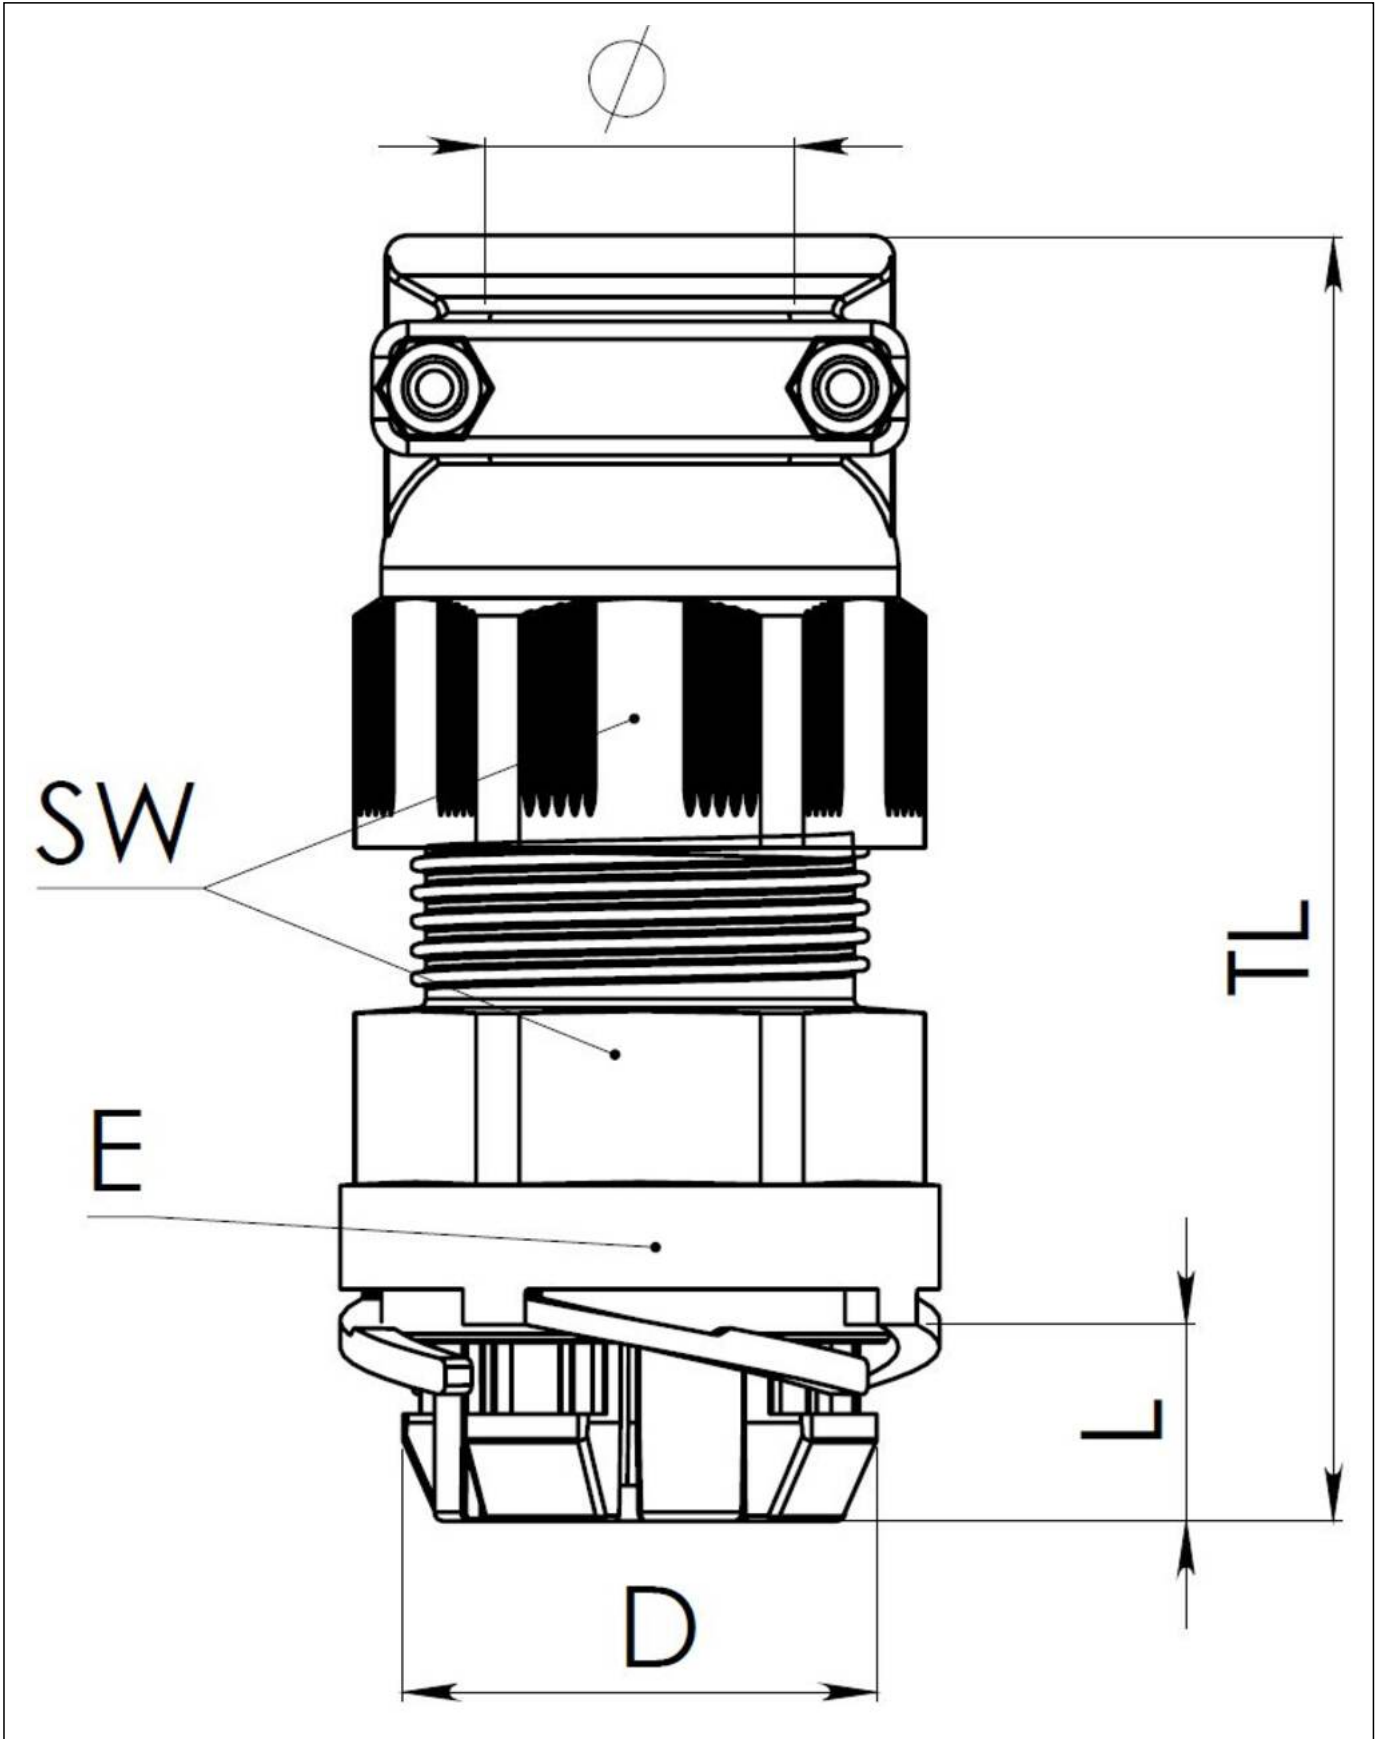

Your Contact:

WISKA India Pvt. Ltd.

Mr. Omkar Ashar · Unit No.247/248,Raheja Tesla Industrial District II , Edison Bldg No.-1A,
Plot No.GEN2/1/C/PART, TTC Industrial Area, MIDC, Juinagar, Navi Mumbai 400705, India

☎ +91-22-4967-1438 · ☎ +91-22-4967-1439 · o.ashar@wiska.in · www.wiska.in